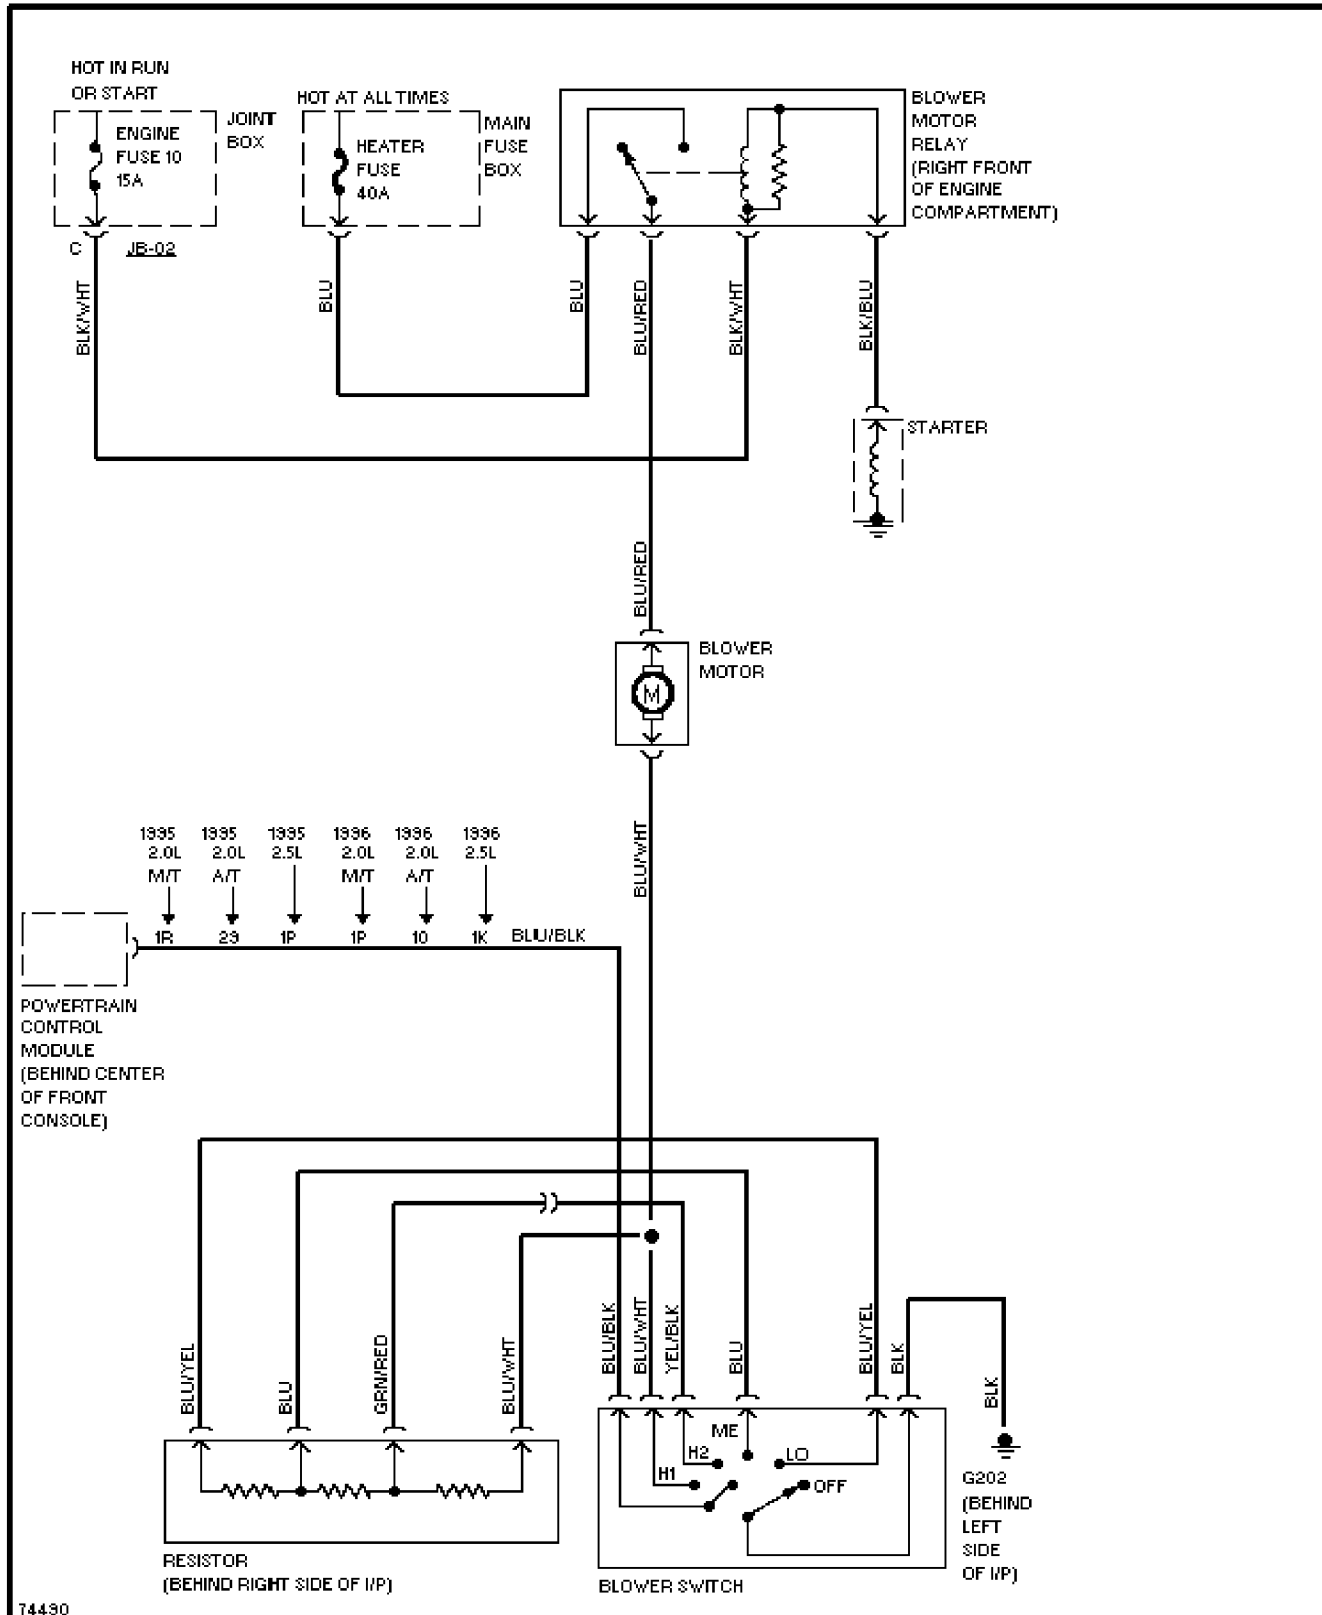

SYSTEM WIRING DIAGRAMS

Heater Circuit

1995 Mazda 626