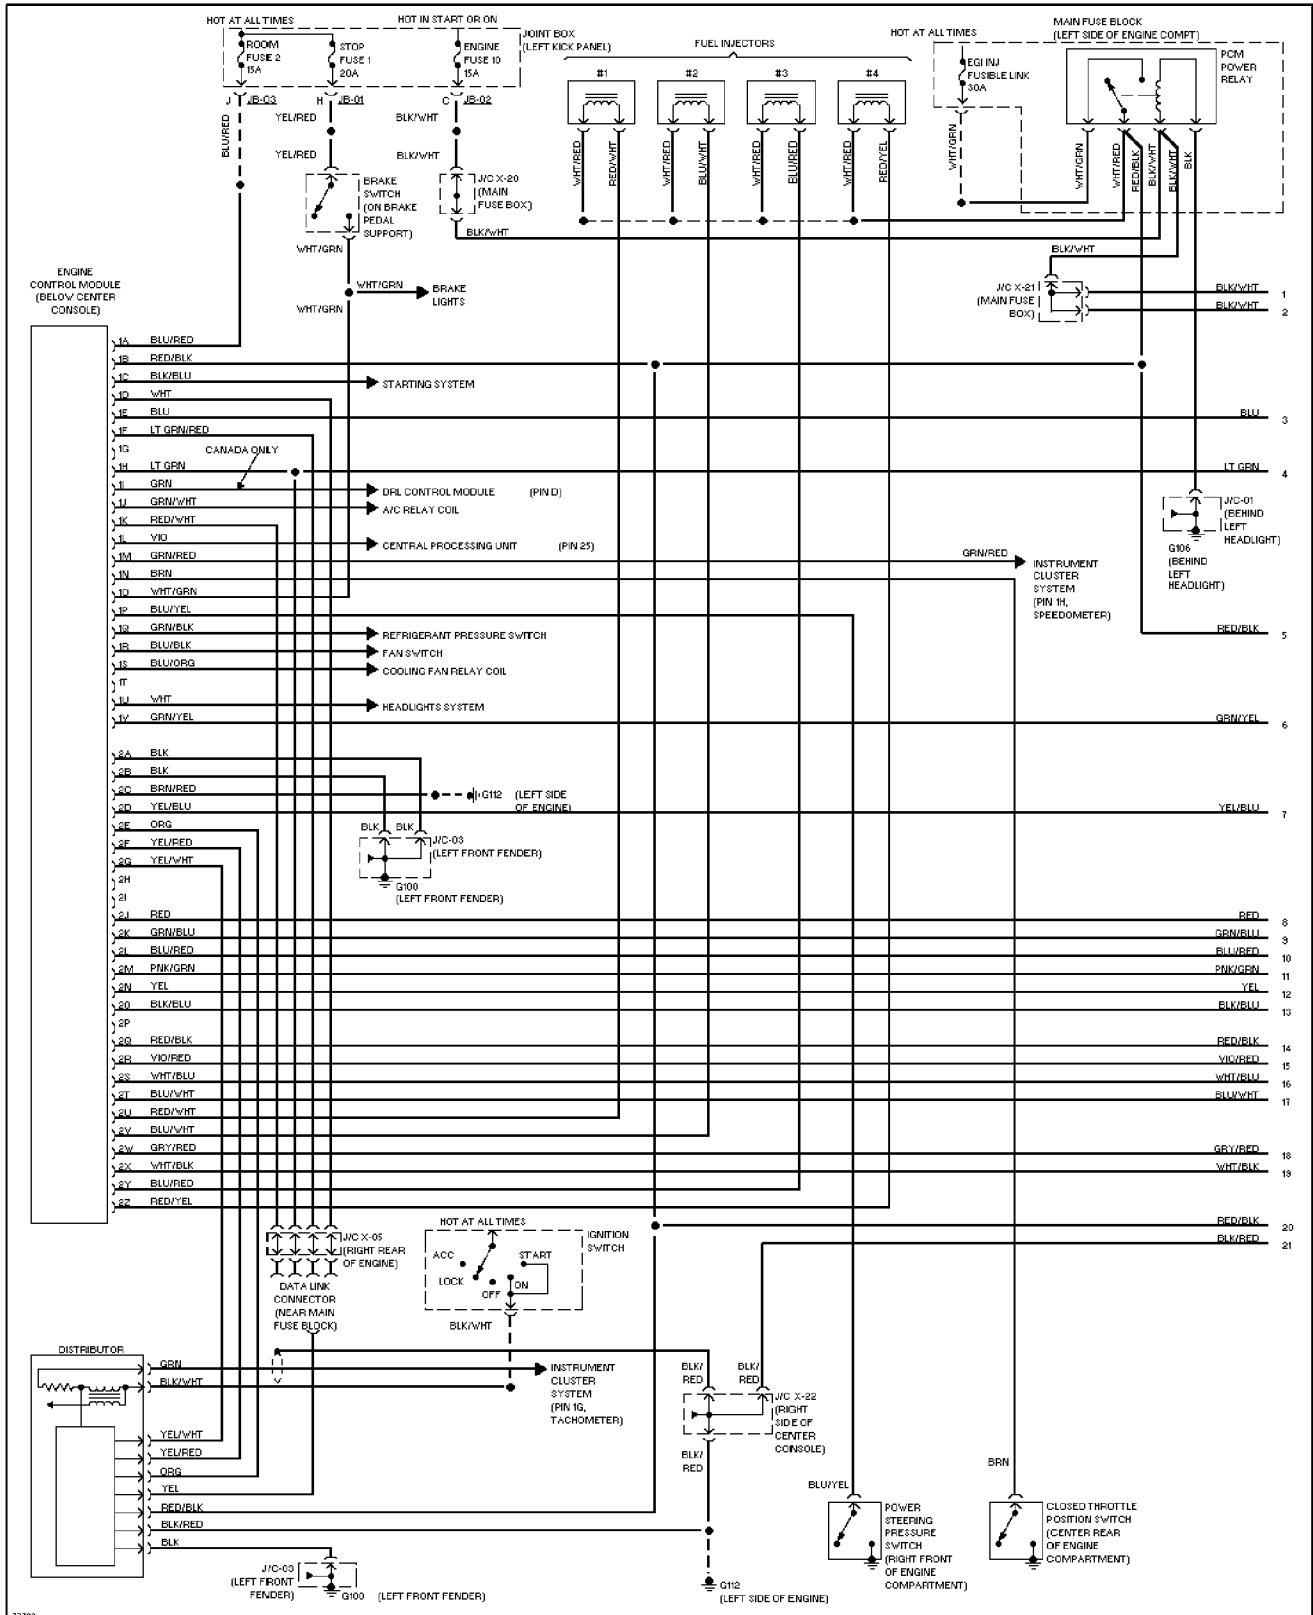

SYSTEM WIRING DIAGRAMS

2.0L, A/C Circuit (1 of 2)

1995 Mazda 626

cdr@wp.pl

SYSTEM WIRING DIAGRAMS

2.0L, Engine Performance Circuits, M/T (1 of 2)

1995 Mazda 626

SYSTEM WIRING DIAGRAMS