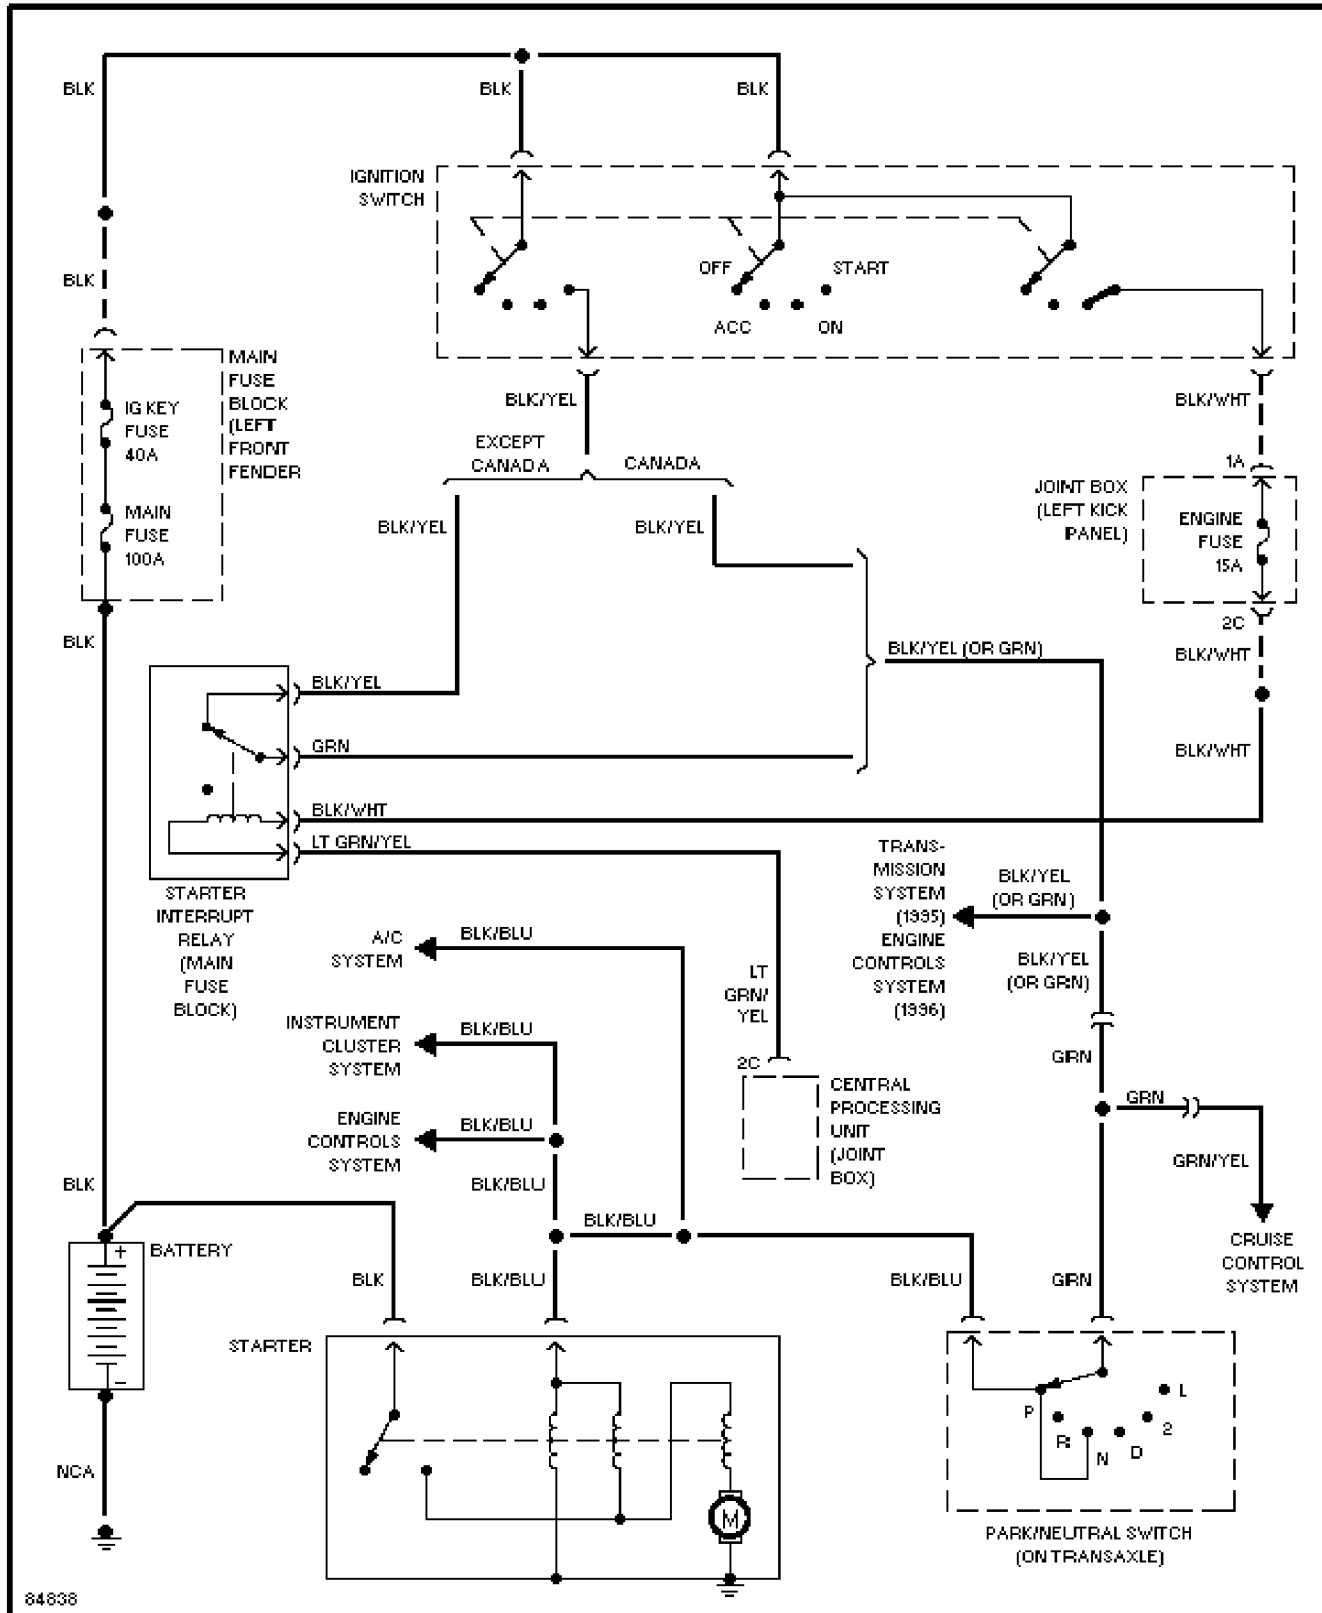

SYSTEM WIRING DIAGRAMS

2.5L, Starting/Charging Circuit, A/T

1995 Mazda 626