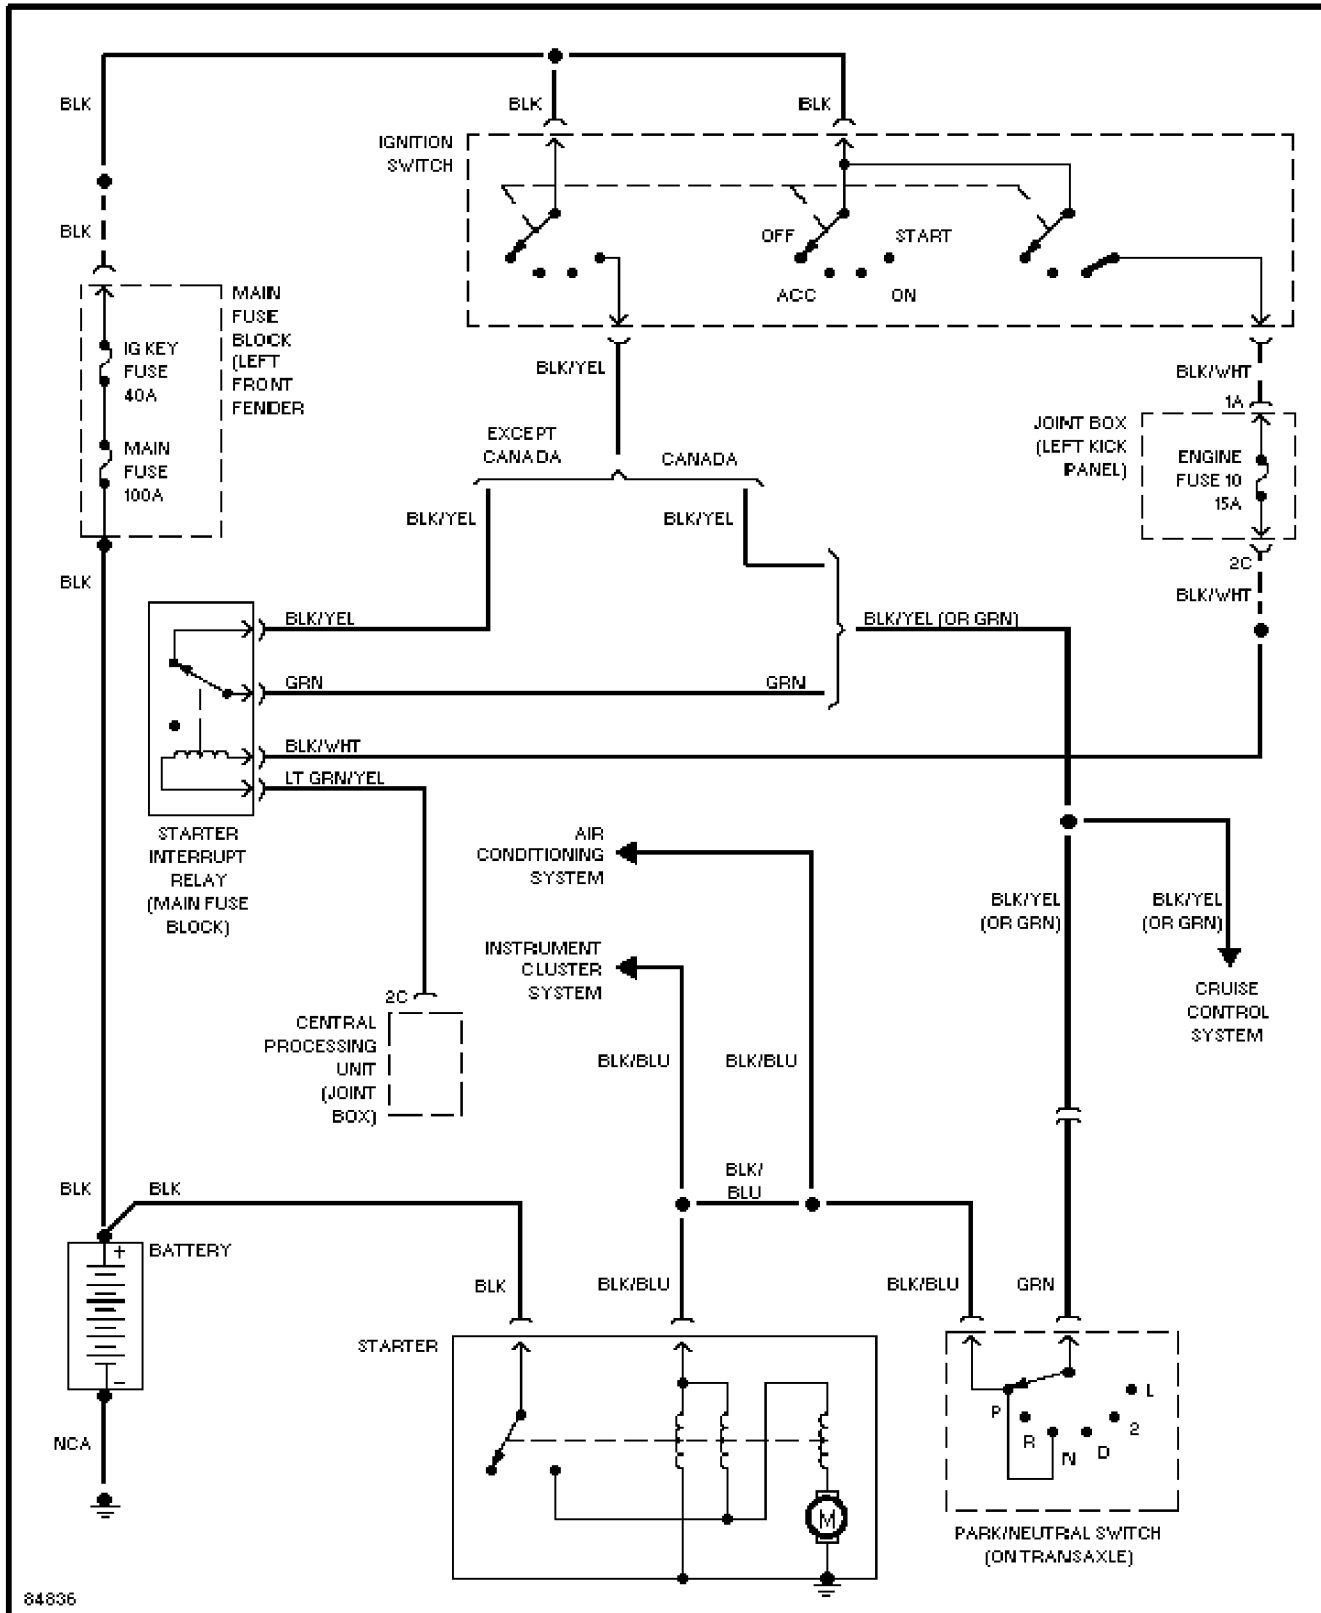

Shift Interlock Circuit

1995 Mazda 626

SYSTEM WIRING DIAGRAMS

2.0L, Starting Circuit, AT

1995 Mazda 626

SYSTEM WIRING DIAGRAMS

2.0L, Starting Circuit, M/T

1995 Mazda 626

SYSTEM WIRING DIAGRAMS

2.0L, Starting/Charging Circuit, A/T

1995 Mazda 626

SYSTEM WIRING DIAGRAMS

2.0L, Starting/Charging Circuit, M/T

1995 Mazda 626

SYSTEM WIRING DIAGRAMS

Charging Circuit