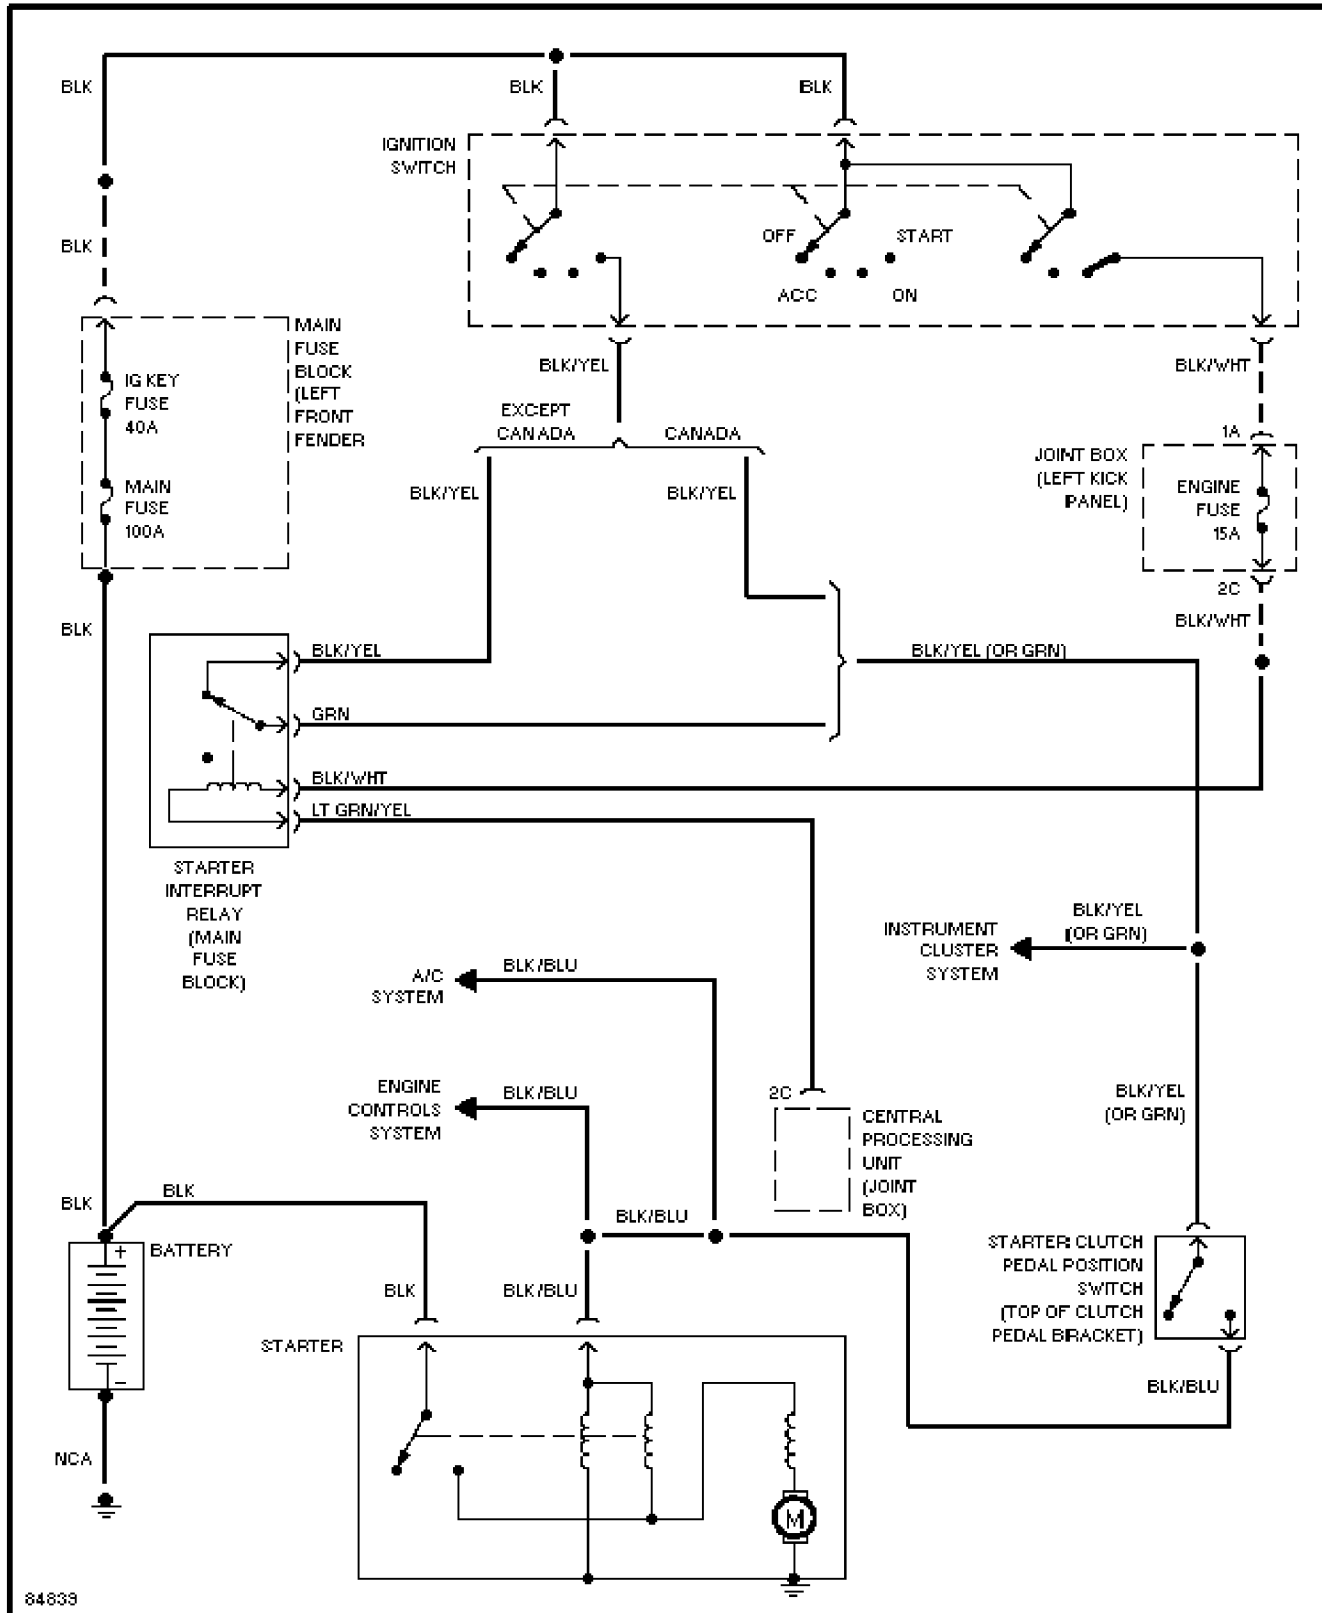

Shift Interlock Circuit

1995 Mazda 626

SYSTEM WIRING DIAGRAMS

2.0L, Starting Circuit, AT

1995 Mazda 626

SYSTEM WIRING DIAGRAMS

2.0L, Starting Circuit, M/T

1995 Mazda 626

1995 Mazda 626

SYSTEM WIRING DIAGRAMS

2.5L, Starting Circuit, AT

1995 Mazda 626

SYSTEM WIRING DIAGRAMS

2.5L, Starting Circuit, M/T

1995 Mazda 626

SYSTEM WIRING DIAGRAMS

2.5L, Starting/Charging Circuit, A/T

1995 Mazda 626

SYSTEM WIRING DIAGRAMS

2.5L, Starting/Charging Circuit, M/T

1995 Mazda 626

SYSTEM WIRING DIAGRAMS
Charging Circuit
1995 Mazda 626

SYSTEM WIRING DIAGRAMS

Supplemental Restraint Circuit

1995 Mazda 626

SYSTEM WIRING DIAGRAMS

2.0L, Transmission Circuit

1995 Mazda 626

SYSTEM WIRING DIAGRAMS

2.5L, Transmission Circuit

1995 Mazda 626