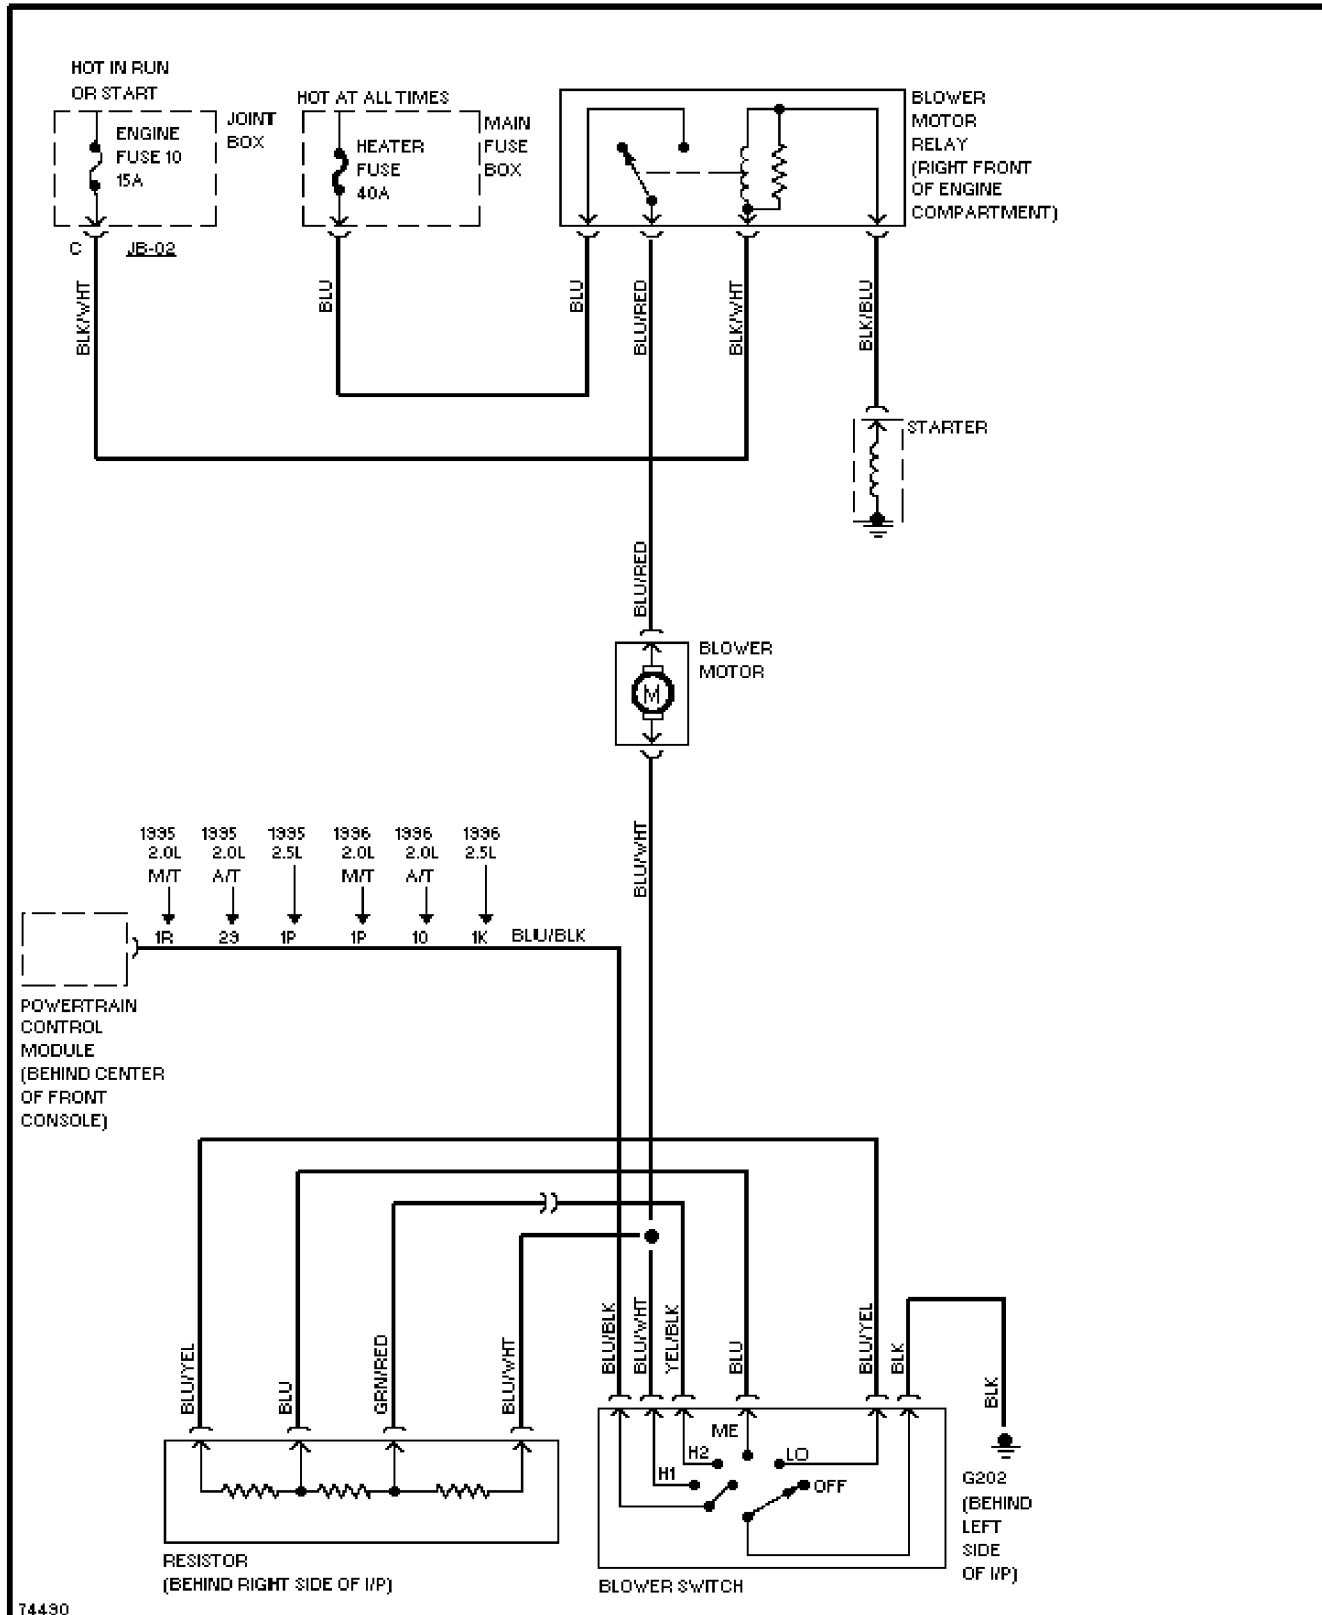

2.0L, Engine Performance Circuits, M/T (2 of 2)

1995 Mazda 626

SYSTEM WIRING DIAGRAMS

2.0L, A/C Circuit (2 of 2)

1995 Mazda 626

SYSTEM WIRING DIAGRAMS

Heater Circuit

1995 Mazda 626