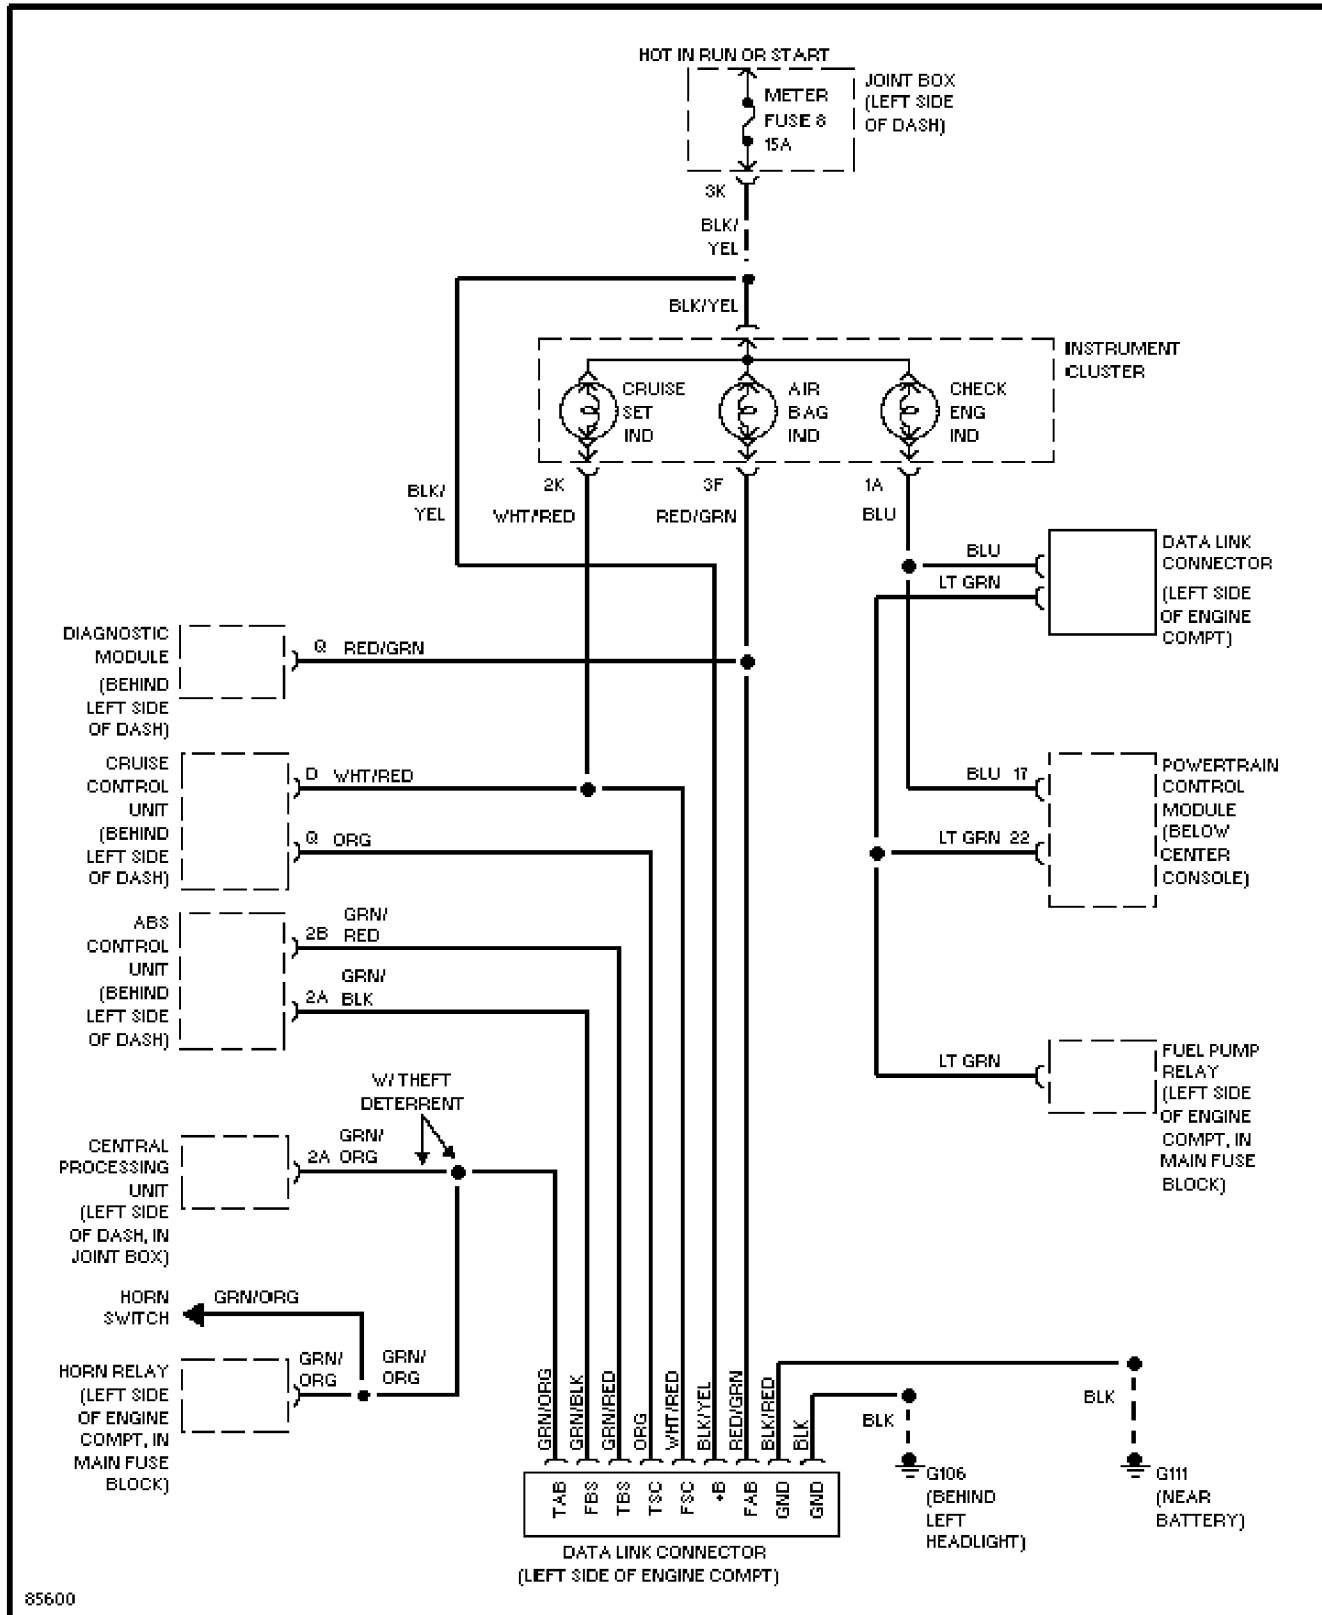

Body Computer Circuits

1995 Mazda 626

SYSTEM WIRING DIAGRAMS

2.0L, Computer Data Lines, A/T

1995 Mazda 626

SYSTEM WIRING DIAGRAMS

2.0L, Computer Data Lines, M/T

1995 Mazda 626