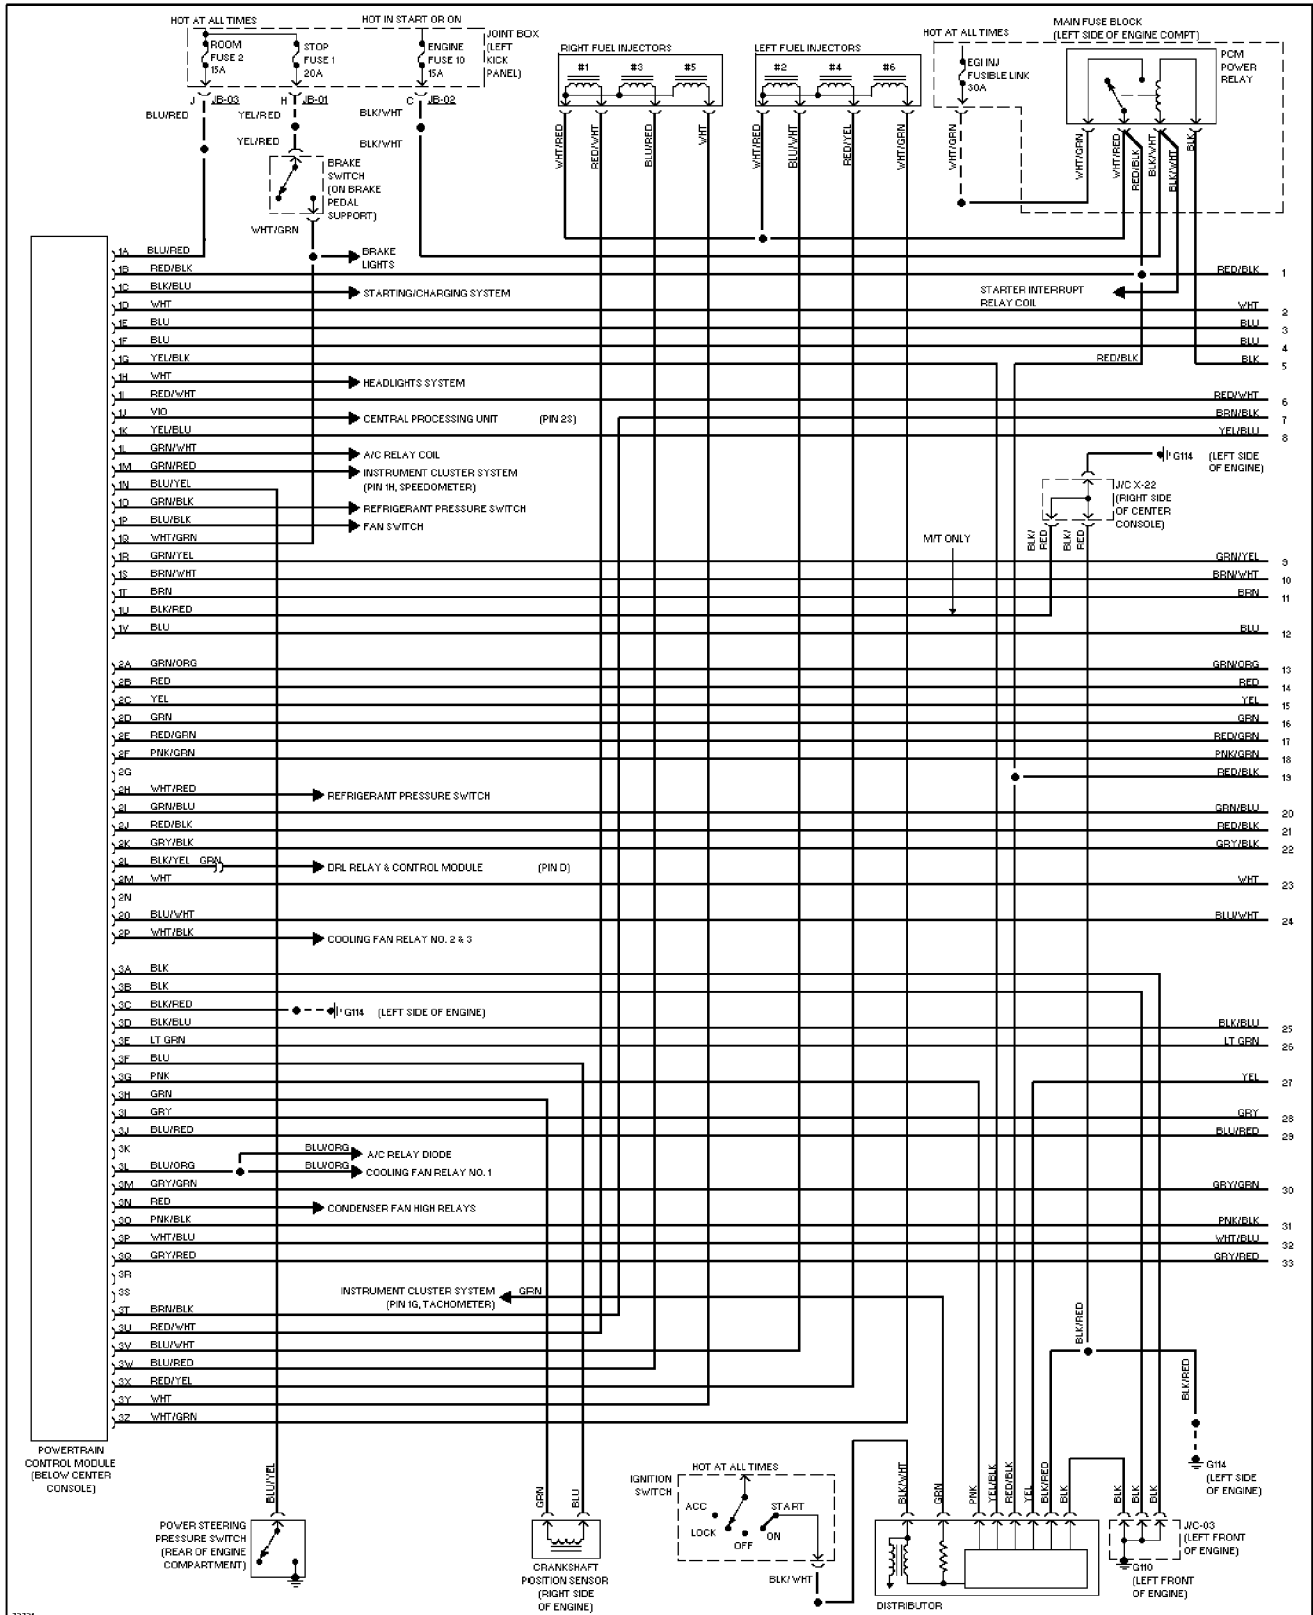

SYSTEM WIRING DIAGRAMS

Power Top/Sunroof Circuits

1995 Mazda 626

SYSTEM WIRING DIAGRAMS

2.5L, Engine Performance Circuits (1 of 2)

1995 Mazda 626

SYSTEM WIRING DIAGRAMS

2.5L, Engine Performance Circuits (2 of 2)

1995 Mazda 626

SYSTEM WIRING DIAGRAMS

Back-up Lamps Circuit

1995 Mazda 626

SYSTEM WIRING DIAGRAMS

Exterior Lamps Circuit

1995 Mazda 626

SYSTEM WIRING DIAGRAMS