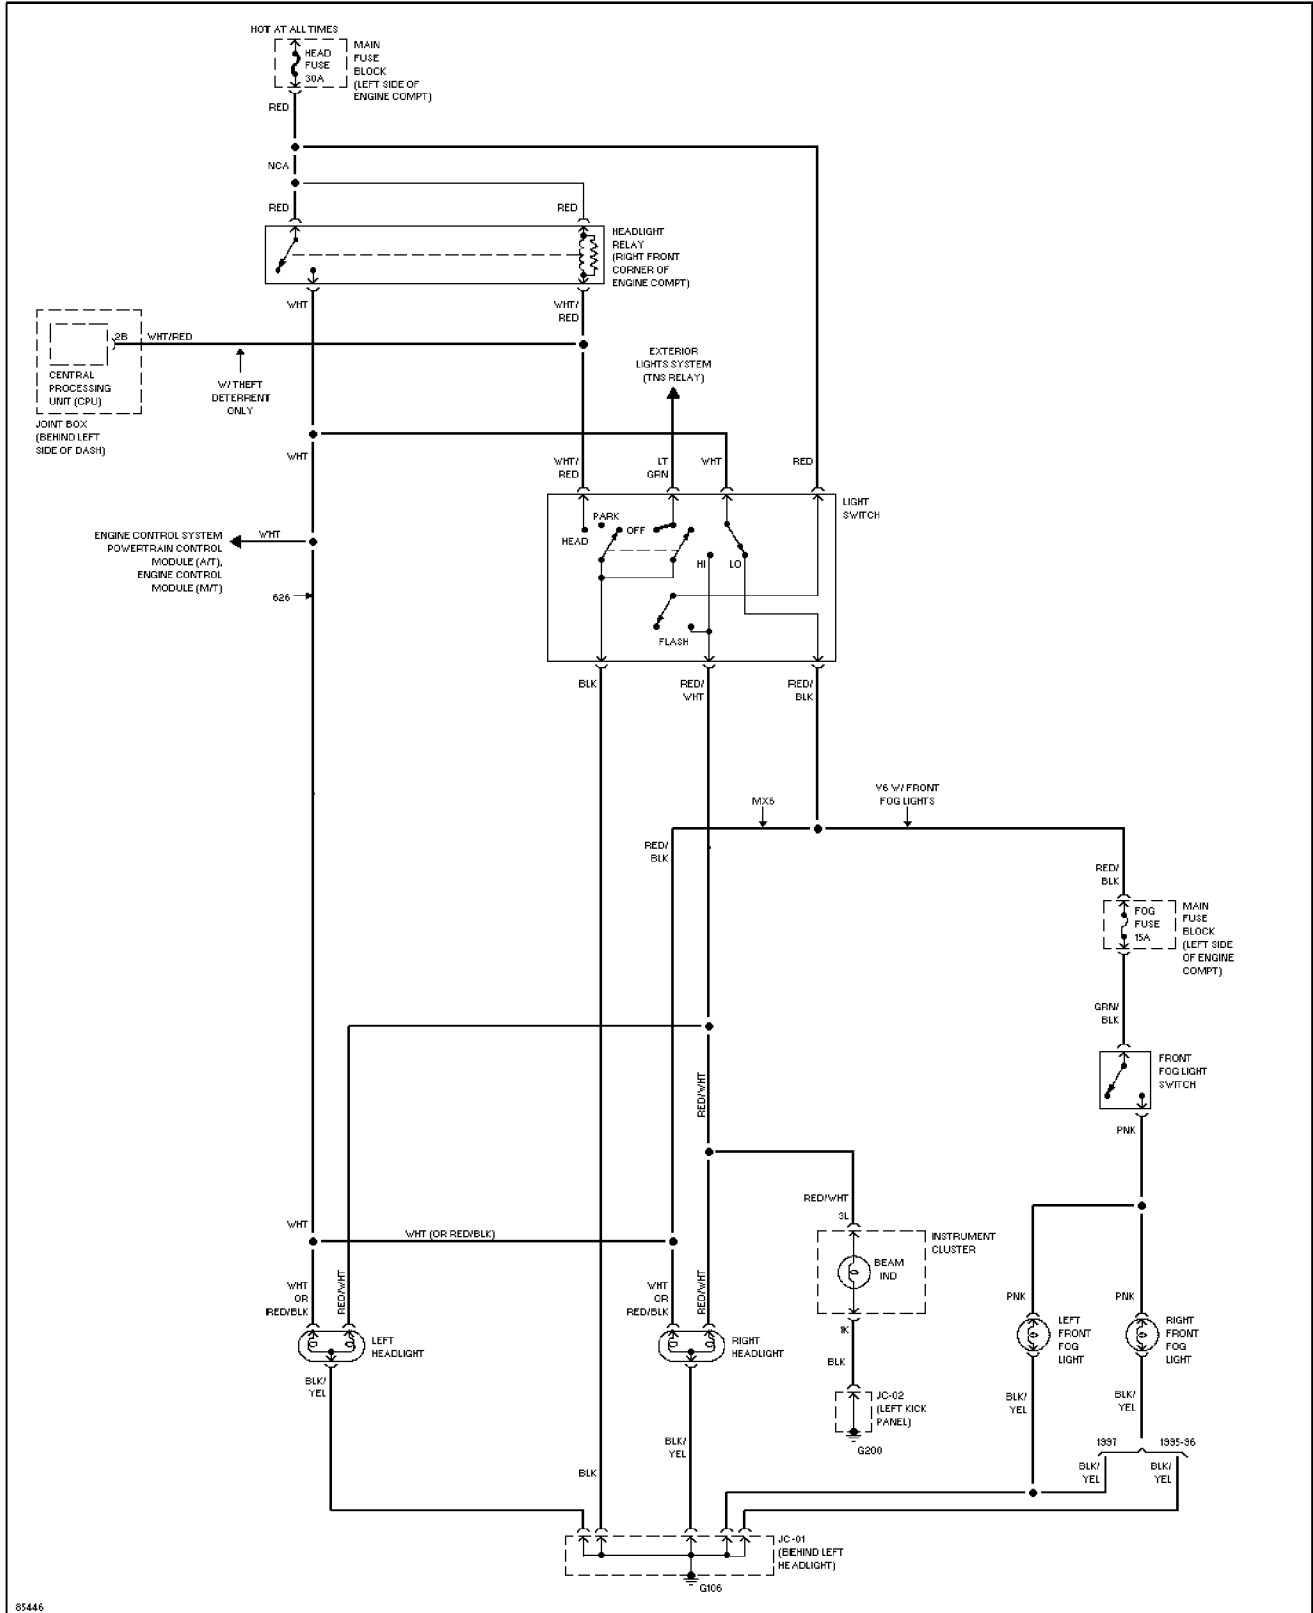

Ground Distribution Circuit

1995 Mazda 626

SYSTEM WIRING DIAGRAMS

Headlight Circuit, W/ DRL

1995 Mazda 626

SYSTEM WIRING DIAGRAMS

Headlight Circuit, W/O DRL

1995 Mazda 626

SYSTEM WIRING DIAGRAMS

Horn Circuit

1995 Mazda 626

SYSTEM WIRING DIAGRAMS

Instrument Cluster Circuit (1 of 2)

1995 Mazda 626

SYSTEM WIRING DIAGRAMS

Instrument Cluster Circuit (2 of 2)