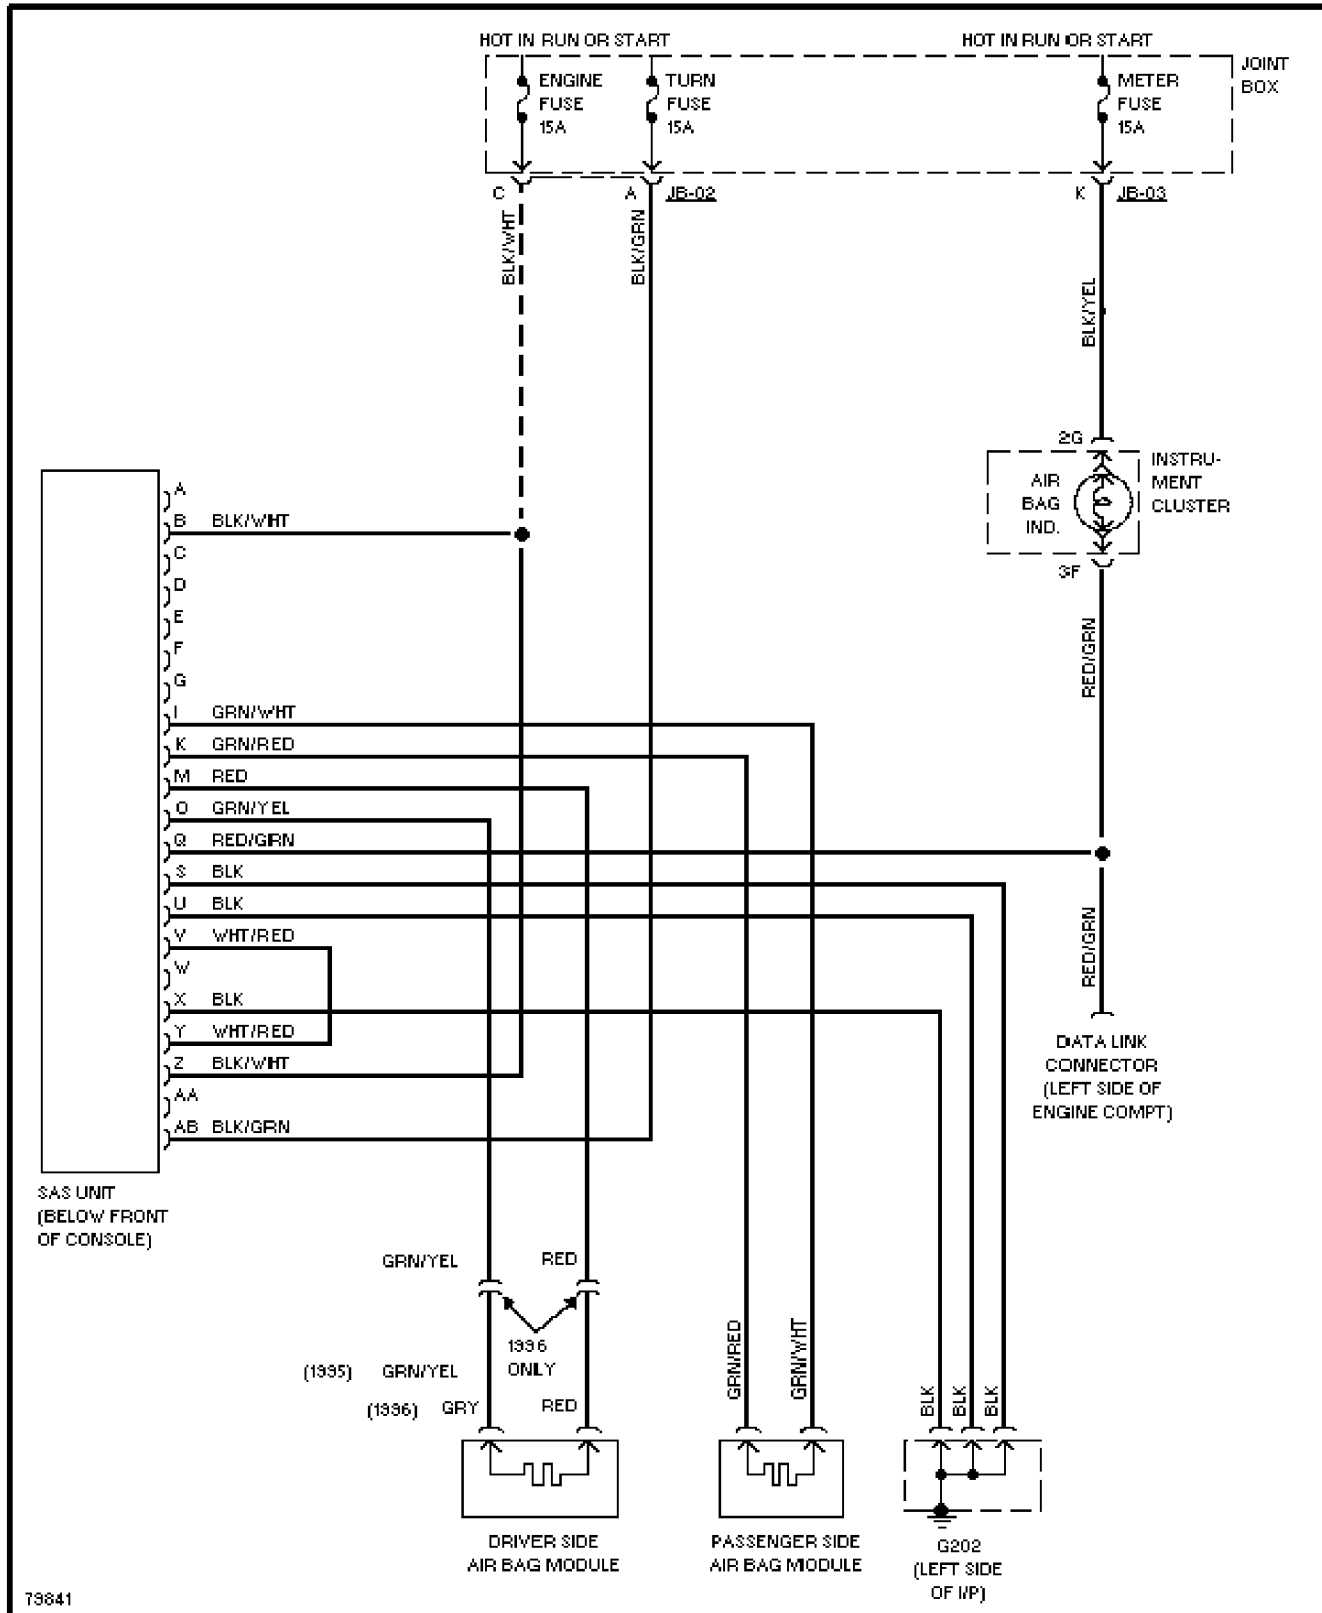

Shift Interlock Circuit

1995 Mazda 626

SYSTEM WIRING DIAGRAMS

2.0L, Starting Circuit, AT

1995 Mazda 626

SYSTEM WIRING DIAGRAMS

2.0L, Starting Circuit, M/T

1995 Mazda 626

1995 Mazda 626

SYSTEM WIRING DIAGRAMS

2.5L, Starting Circuit, AT

1995 Mazda 626

SYSTEM WIRING DIAGRAMS

2.5L, Starting Circuit, M/T

1995 Mazda 626

SYSTEM WIRING DIAGRAMS

2.5L, Starting/Charging Circuit, A/T

1995 Mazda 626

SYSTEM WIRING DIAGRAMS

2.5L, Starting/Charging Circuit, M/T

1995 Mazda 626

SYSTEM WIRING DIAGRAMS
Charging Circuit
1995 Mazda 626

SYSTEM WIRING DIAGRAMS

Supplemental Restraint Circuit

1995 Mazda 626

SYSTEM WIRING DIAGRAMS

2.0L, Transmission Circuit

1995 Mazda 626

SYSTEM WIRING DIAGRAMS

2.5L, Transmission Circuit

1995 Mazda 626