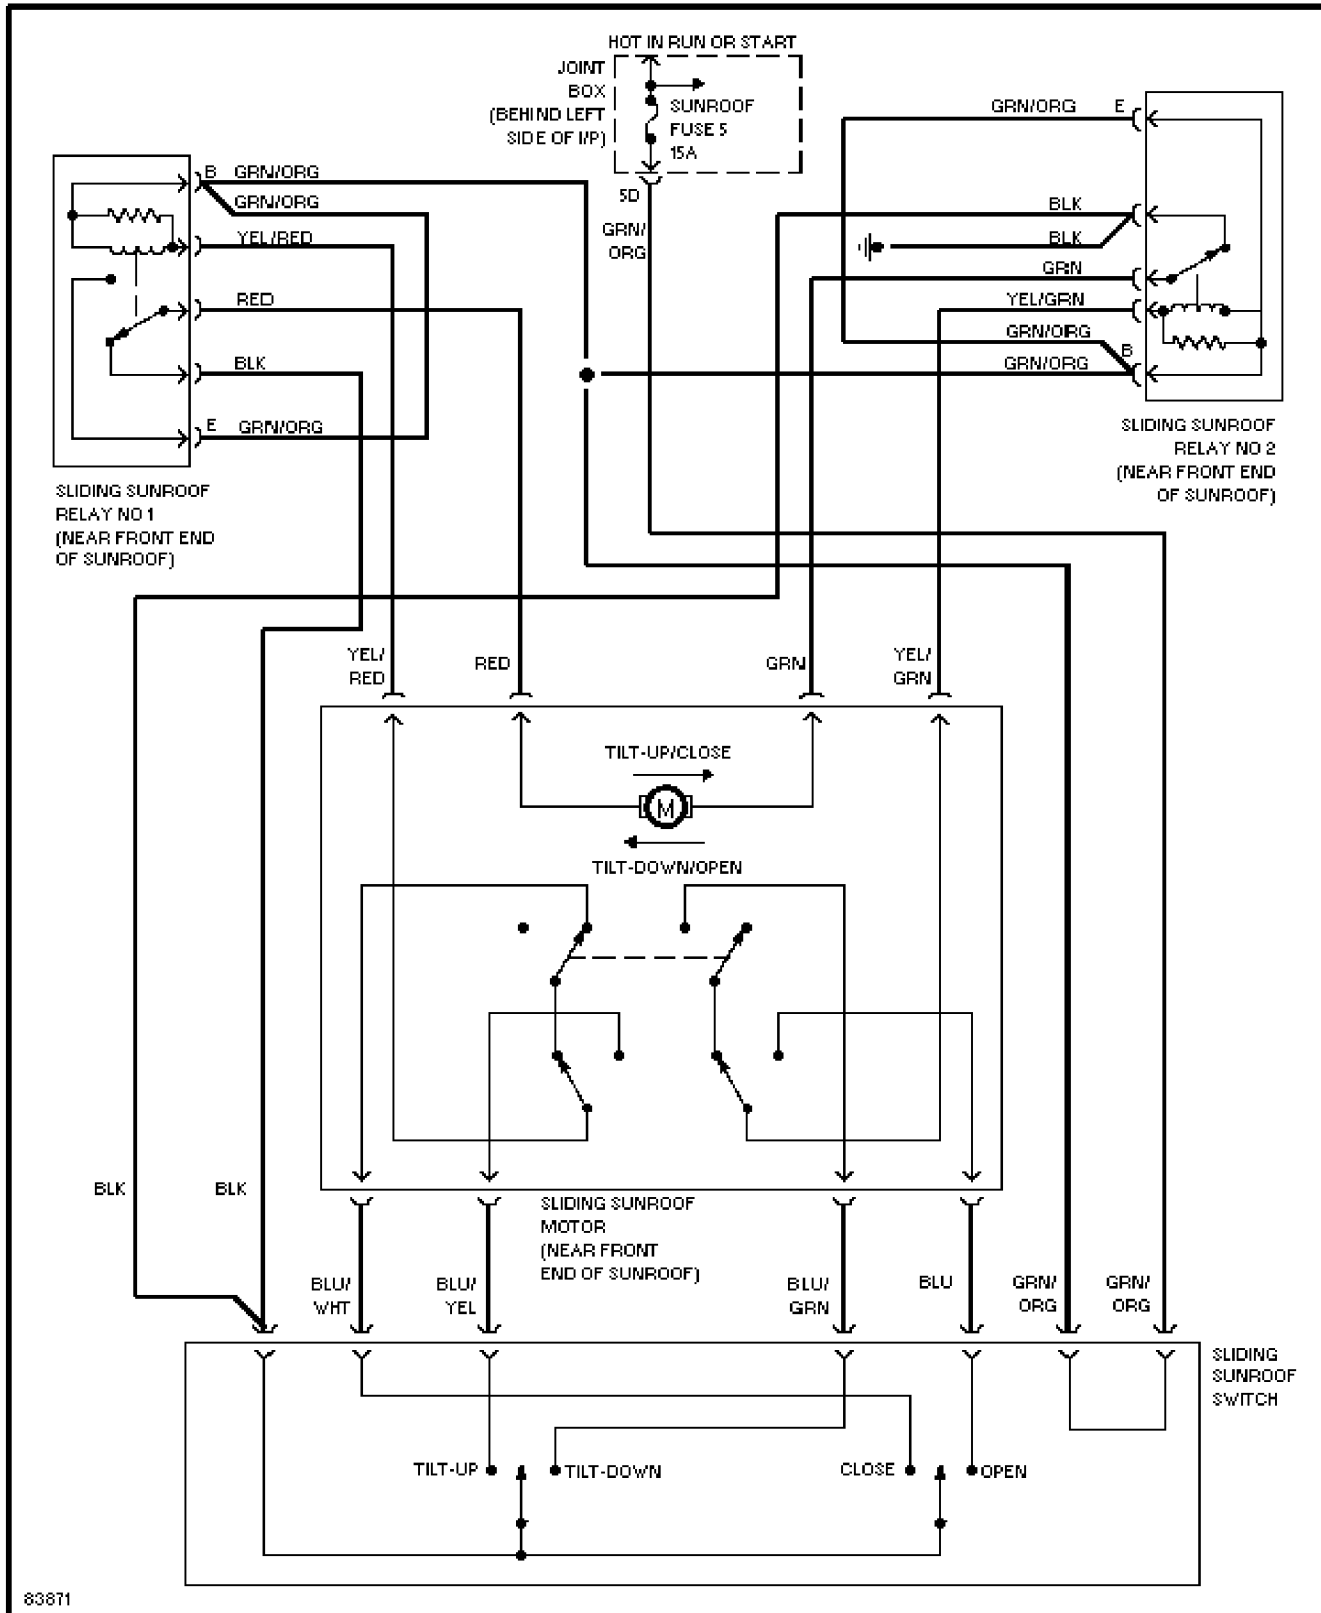

SYSTEM WIRING DIAGRAMS

Power Top/Sunroof Circuits

1995 Mazda 626