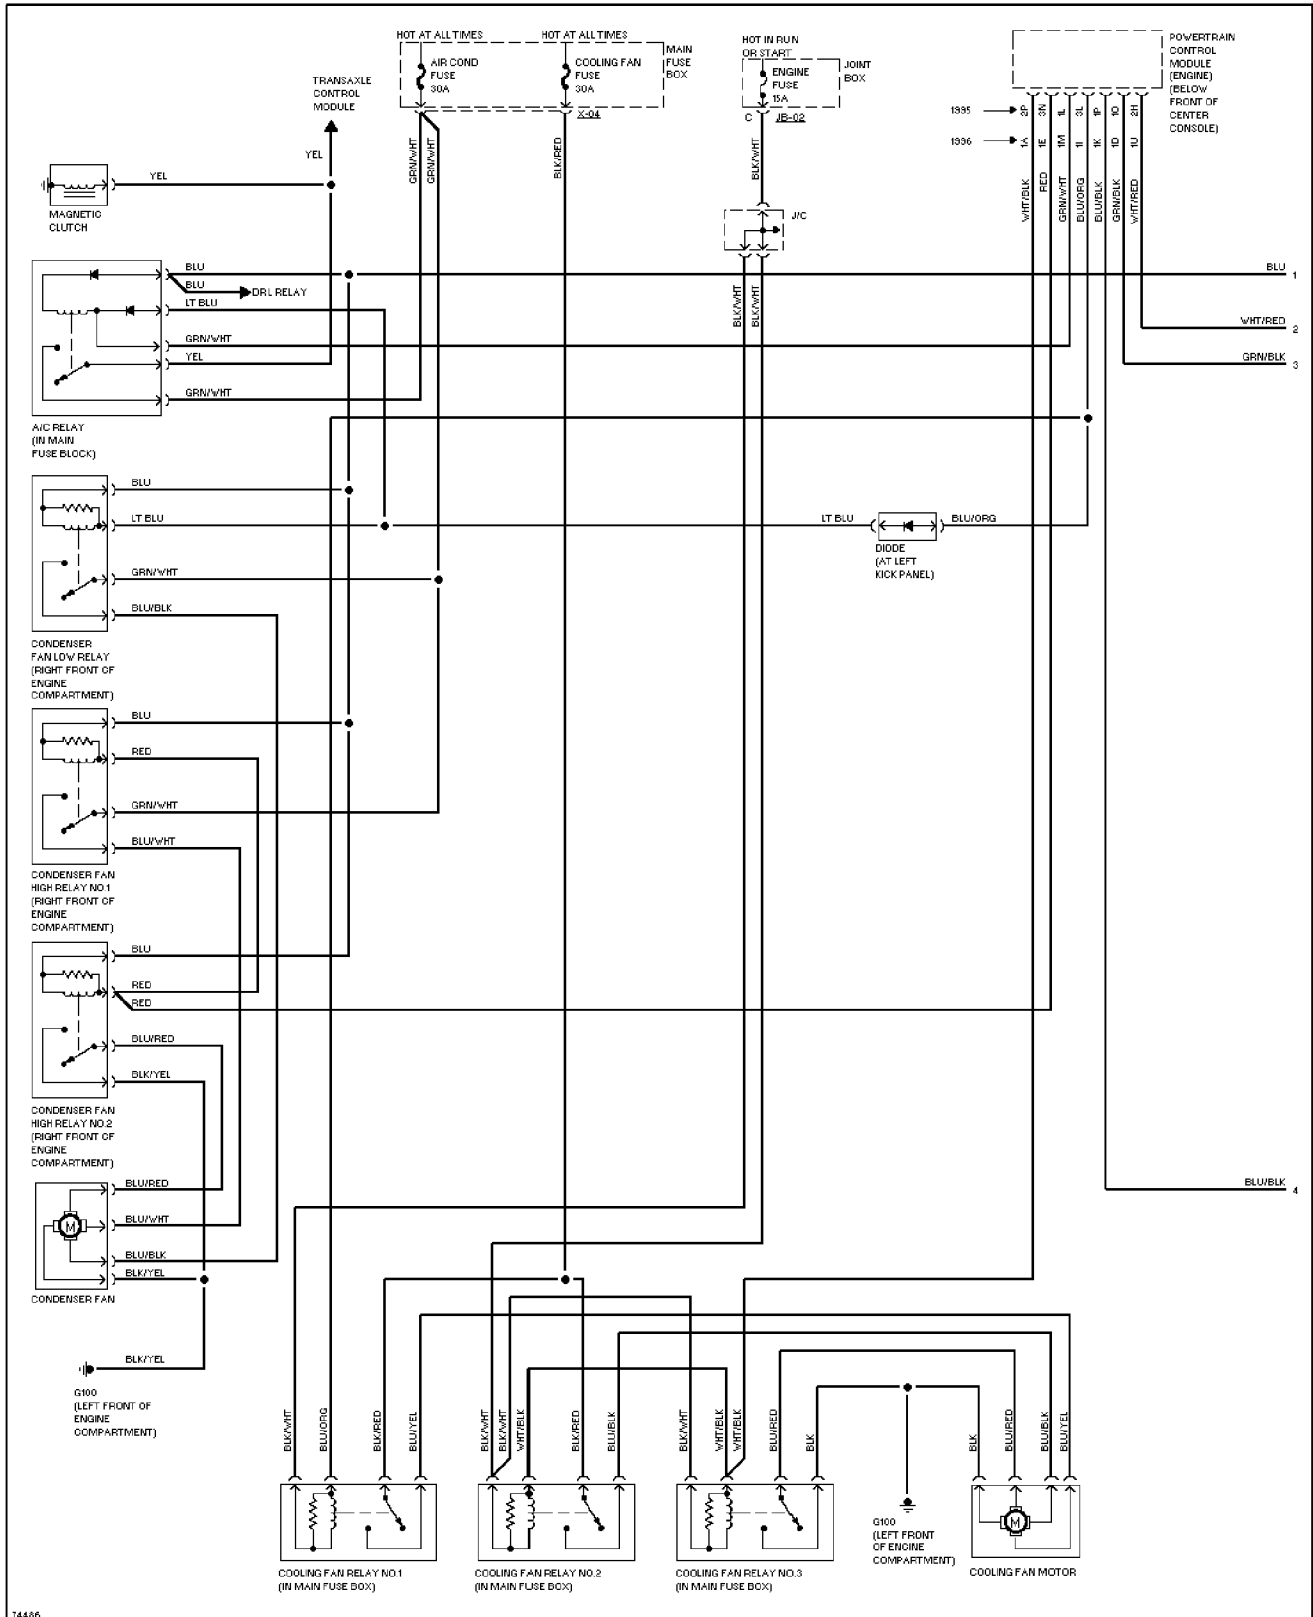

SYSTEM WIRING DIAGRAMS

2.5L, A/C Circuit (1 of 2)

1995 Mazda 626