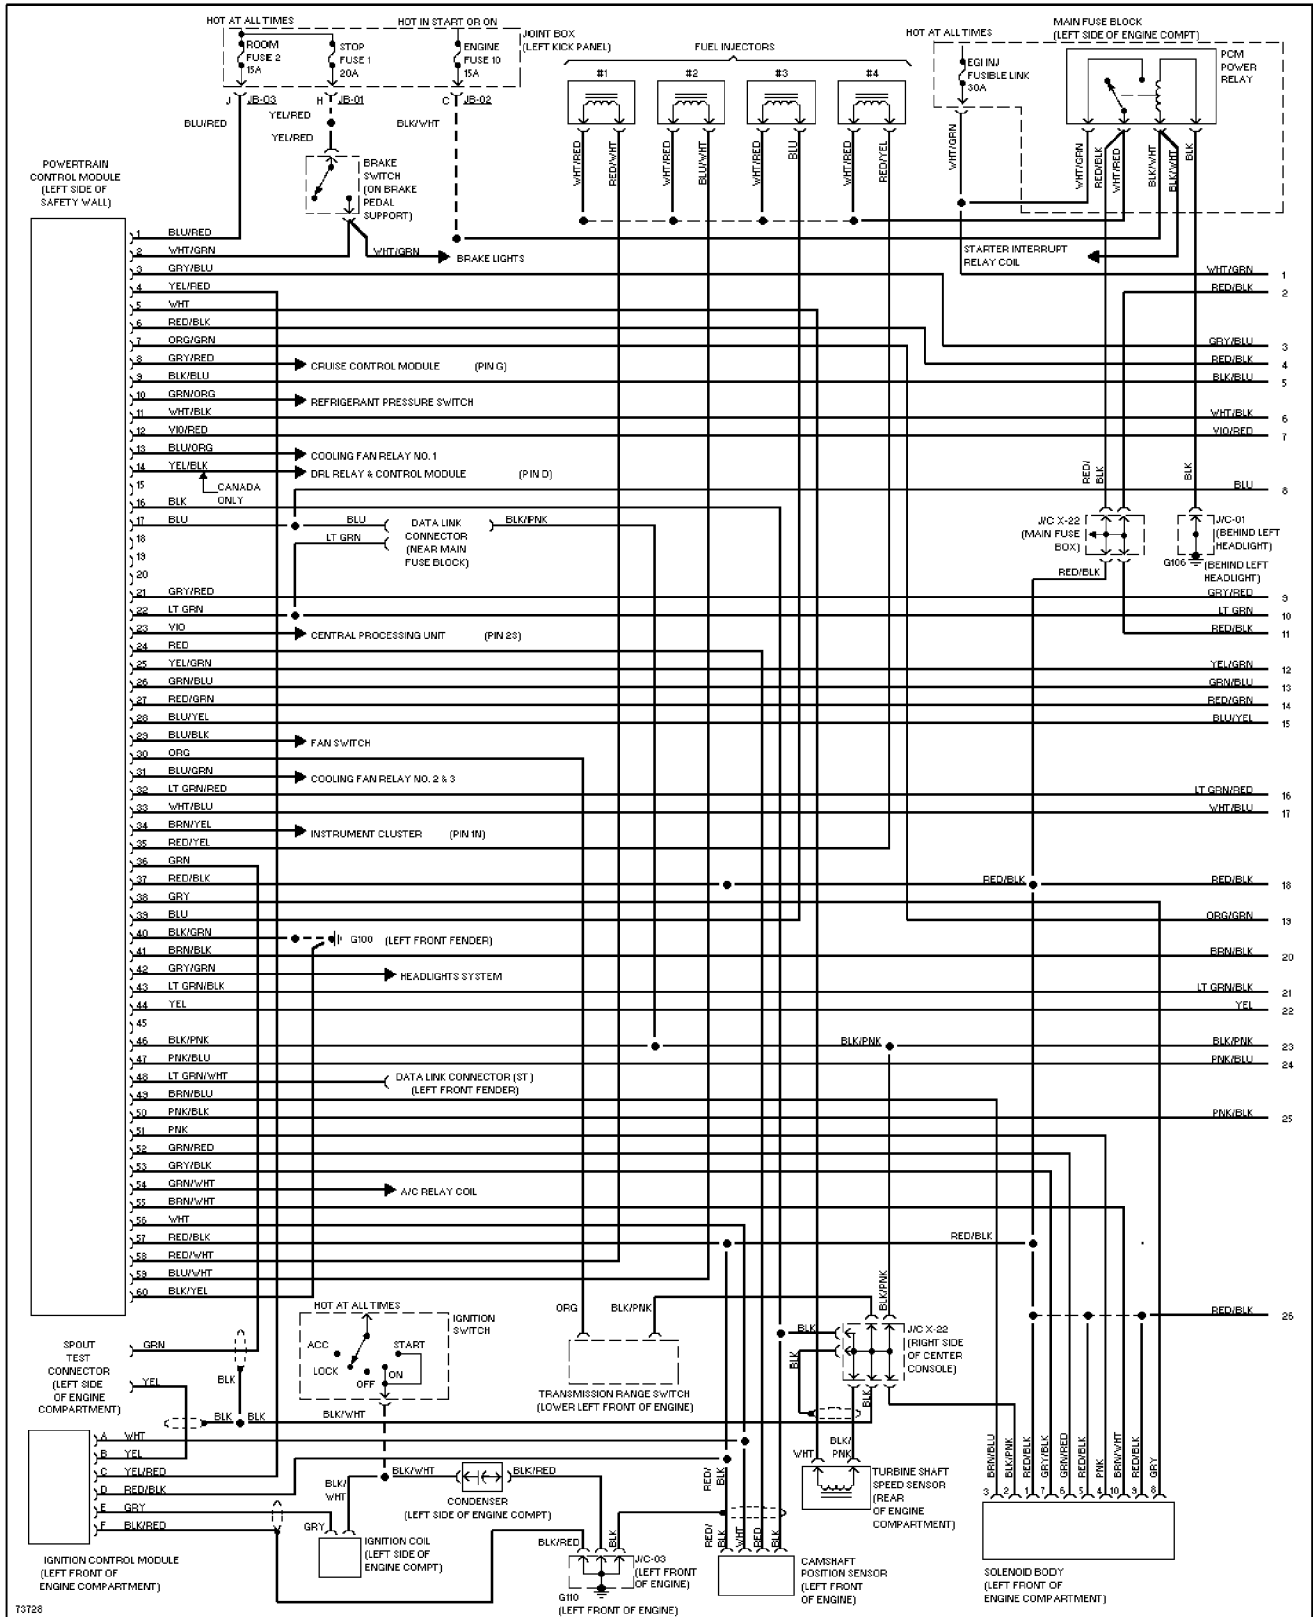

SYSTEM WIRING DIAGRAMS

2.0L, Engine Performance Circuits, A/T (1 of 2)

1995 Mazda 626