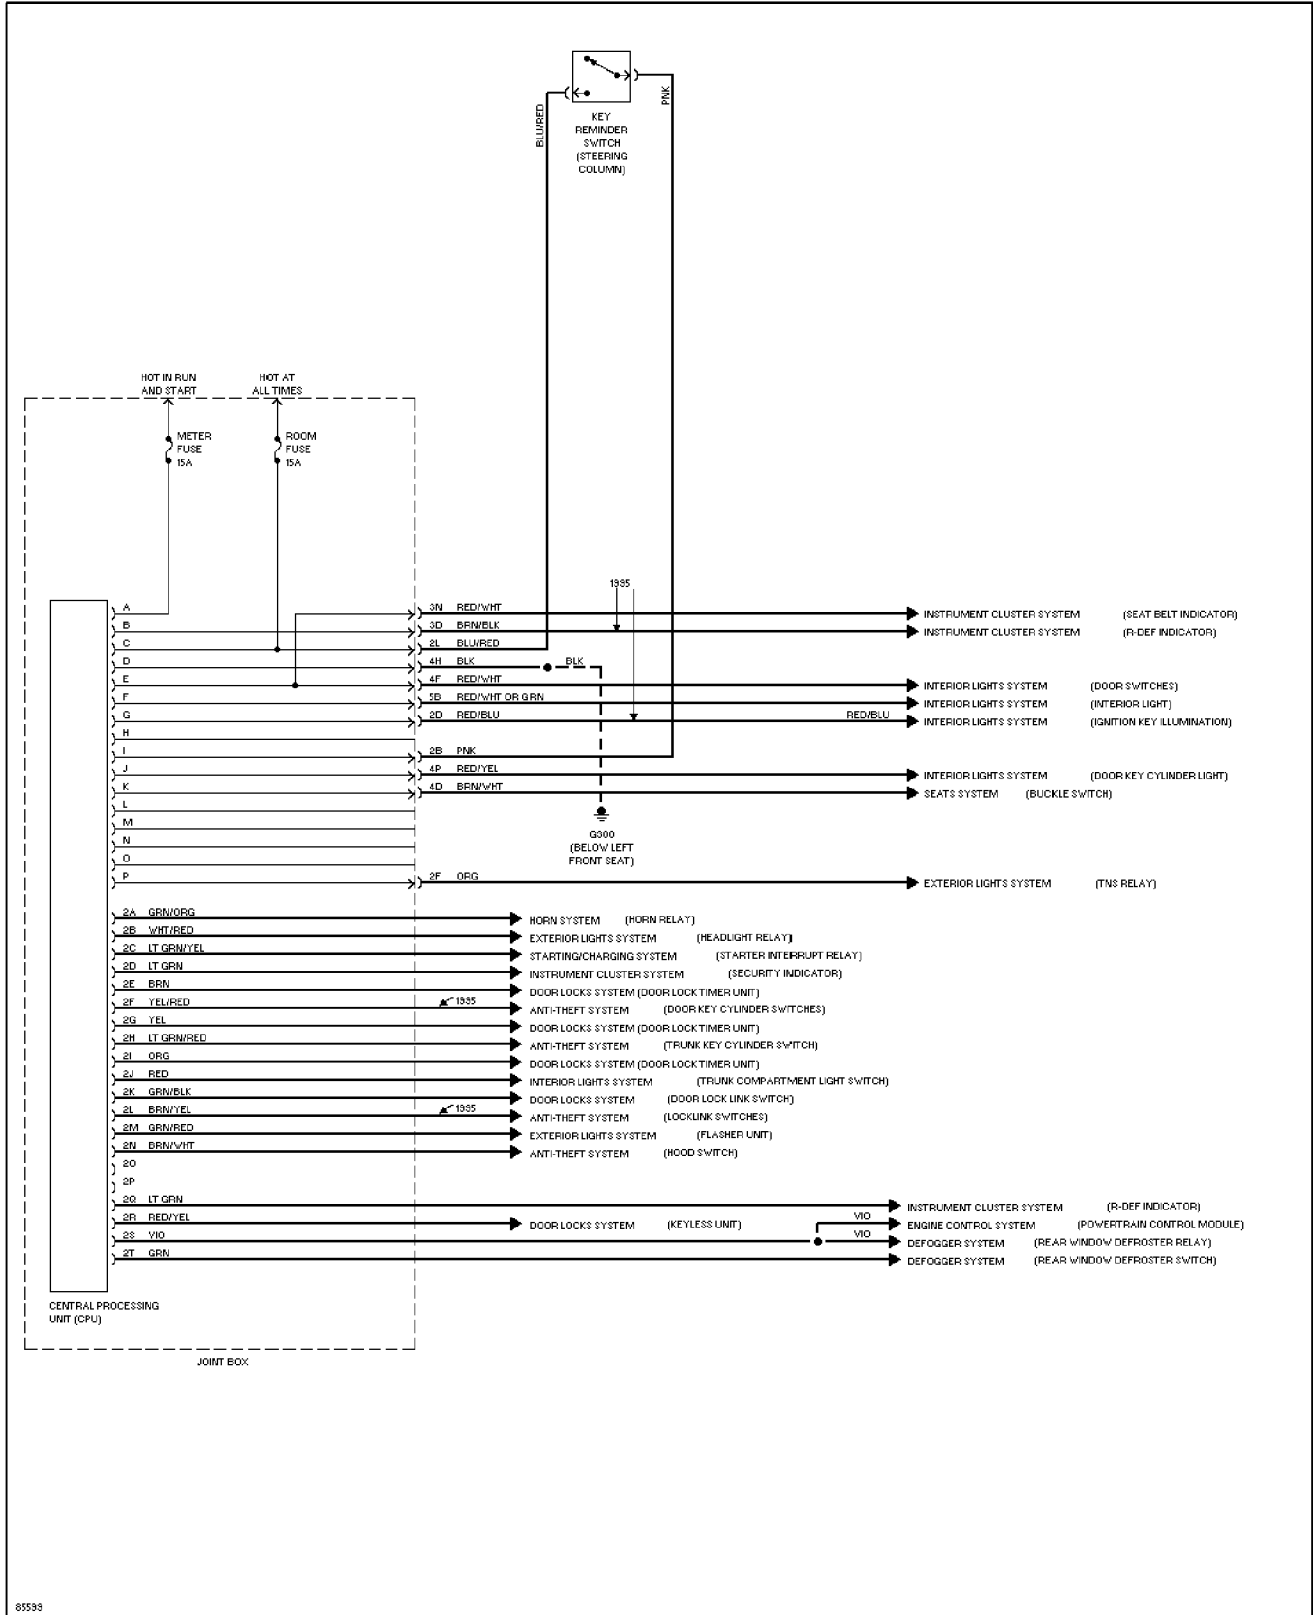

1995 Mazda 626

SYSTEM WIRING DIAGRAMS

Anti-lock Brake Circuits

1995 Mazda 626

SYSTEM WIRING DIAGRAMS

Anti-theft Circuit

1995 Mazda 626

SYSTEM WIRING DIAGRAMS

Body Computer Circuits

1995 Mazda 626

SYSTEM WIRING DIAGRAMS

2.0L, Computer Data Lines, A/T

1995 Mazda 626

SYSTEM WIRING DIAGRAMS

2.0L, Computer Data Lines, M/T

1995 Mazda 626