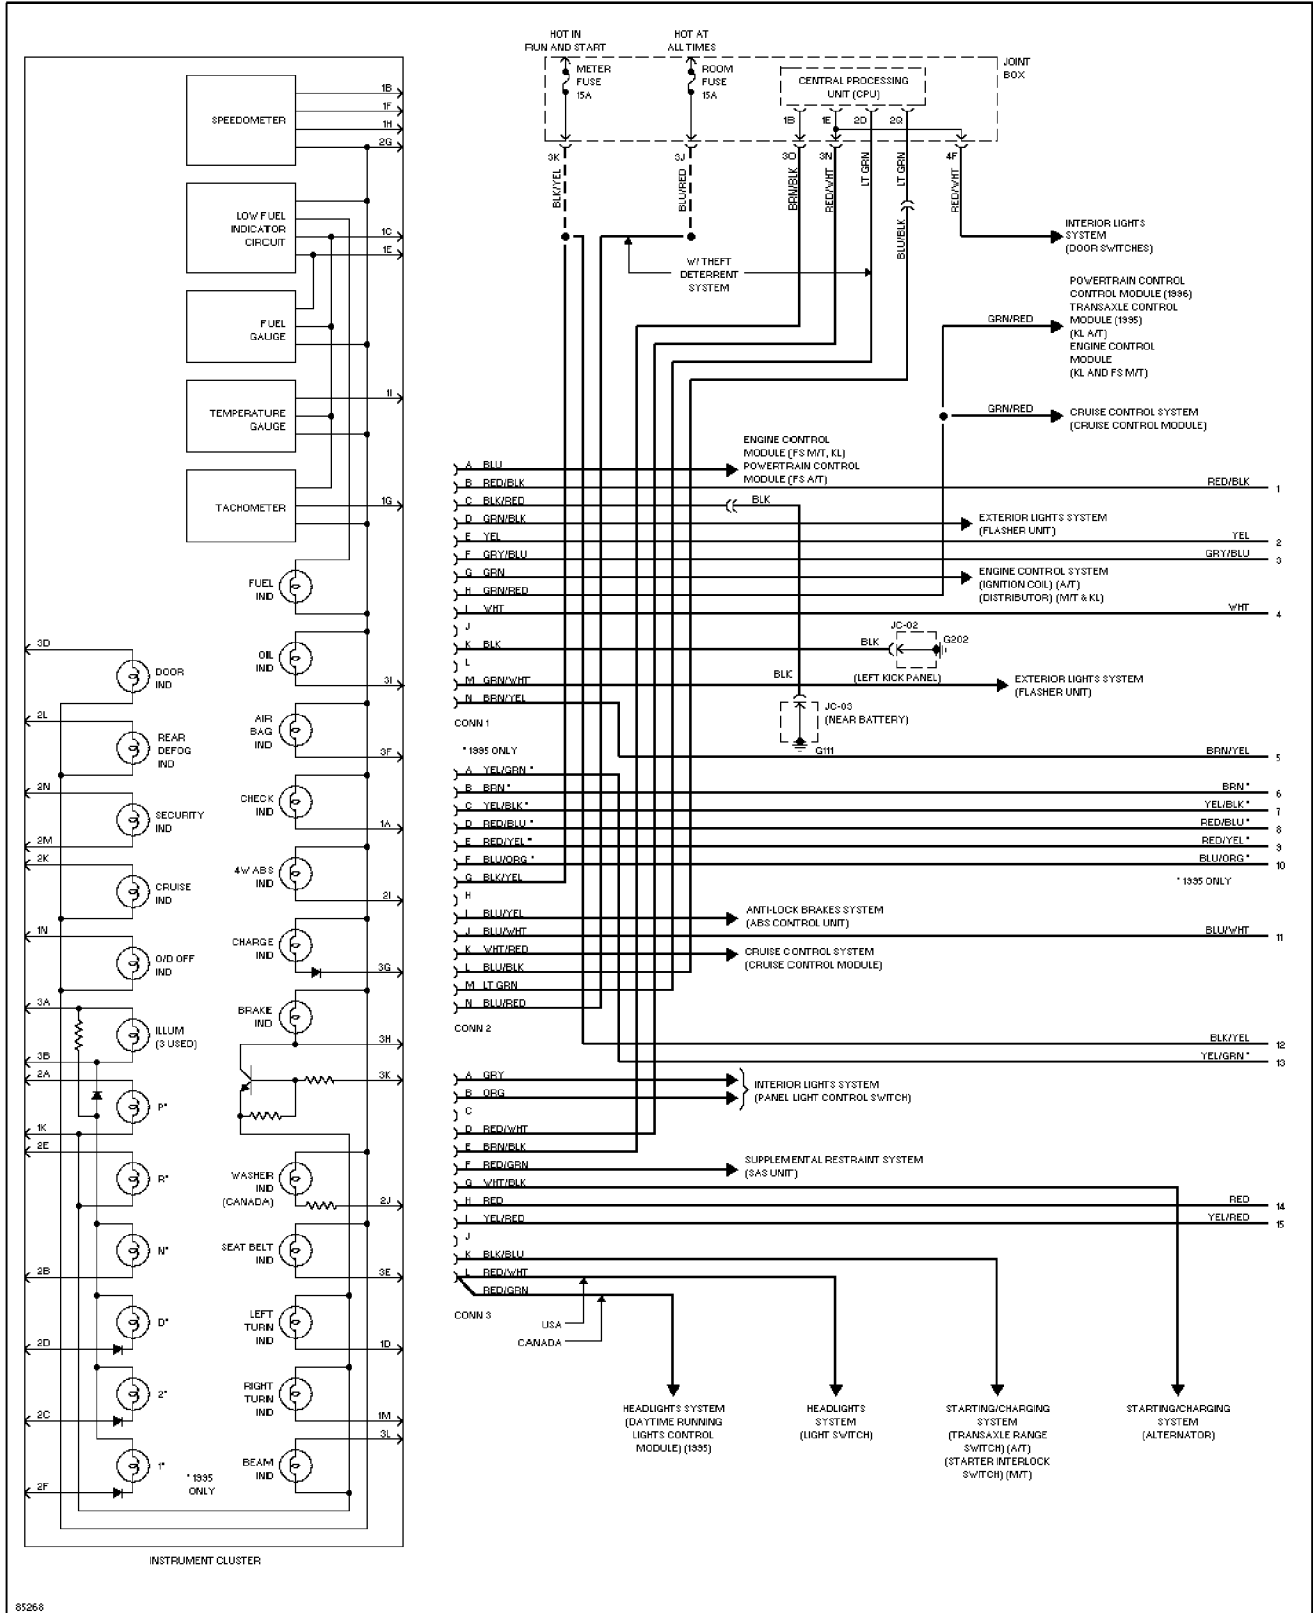

Ground Distribution Circuit

1995 Mazda 626

SYSTEM WIRING DIAGRAMS

Headlight Circuit, W/ DRL

1995 Mazda 626

SYSTEM WIRING DIAGRAMS

Headlight Circuit, W/O DRL

1995 Mazda 626

SYSTEM WIRING DIAGRAMS

Horn Circuit

1995 Mazda 626

SYSTEM WIRING DIAGRAMS

Instrument Cluster Circuit (1 of 2)

1995 Mazda 626

SYSTEM WIRING DIAGRAMS

Instrument Cluster Circuit (2 of 2)

1995 Mazda 626

SYSTEM WIRING DIAGRAMS

Instrument Illumination Circuit

1995 Mazda 626

SYSTEM WIRING DIAGRAMS

Power Antenna Circuit

1995 Mazda 626

SYSTEM WIRING DIAGRAMS