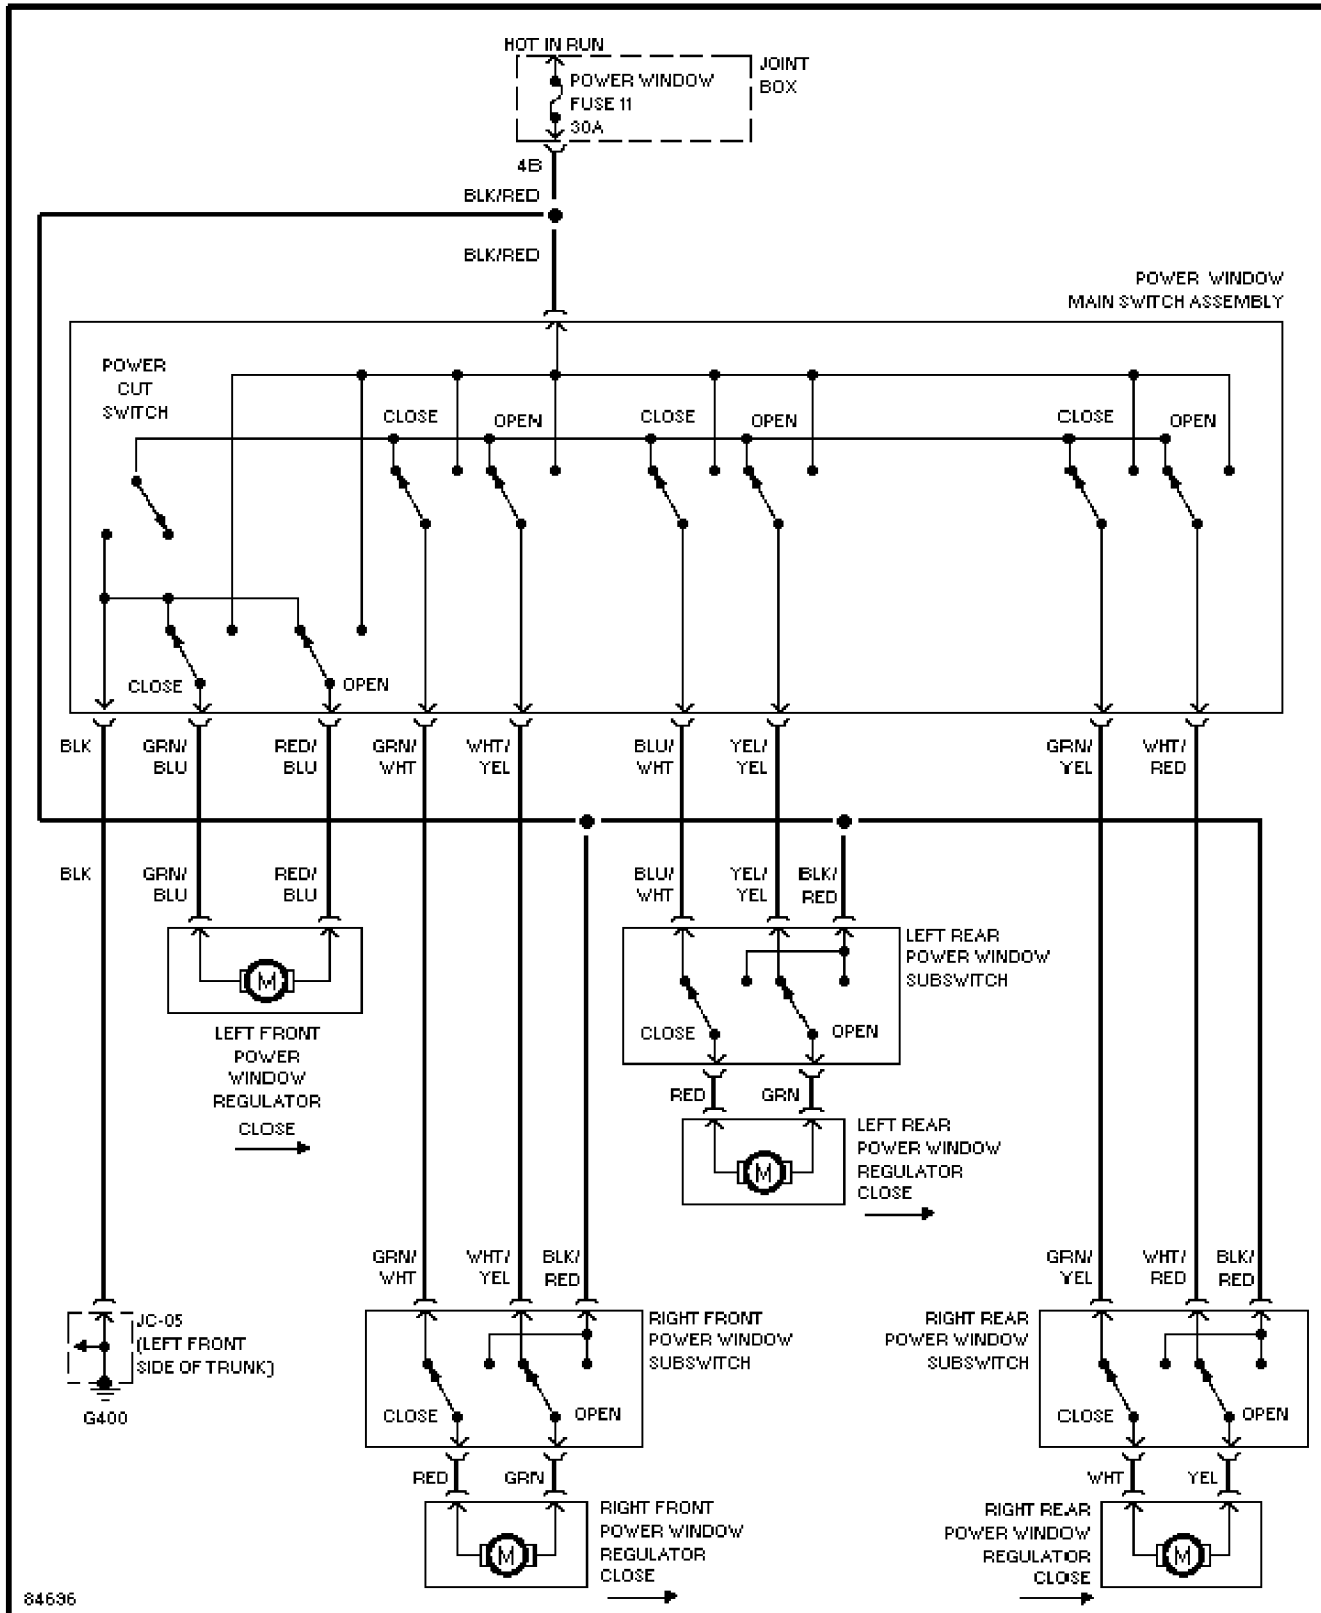

SYSTEM WIRING DIAGRAMS

Power Window Circuit

1995 Mazda 626