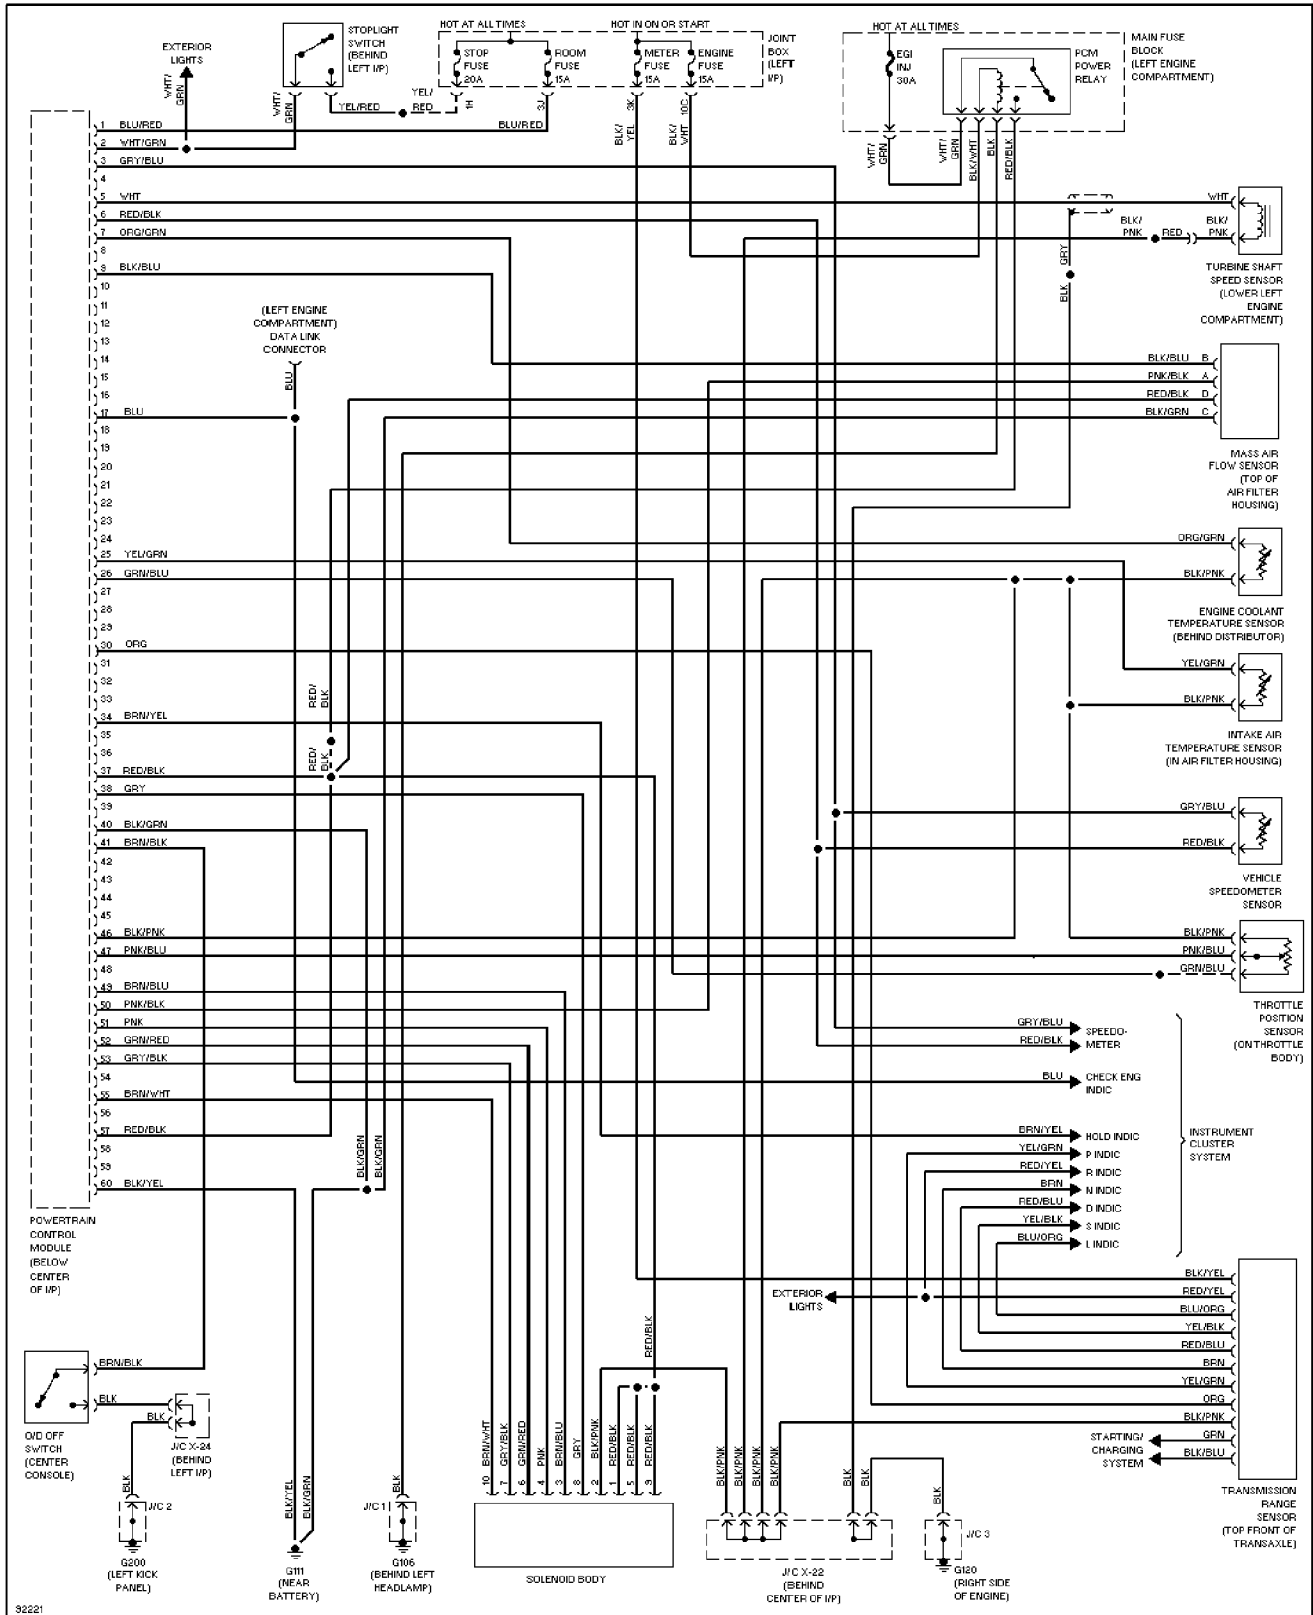

Shift Interlock Circuit

1995 Mazda 626

SYSTEM WIRING DIAGRAMS

2.0L, Starting Circuit, AT

1995 Mazda 626

SYSTEM WIRING DIAGRAMS

2.0L, Starting Circuit, M/T

1995 Mazda 626

1995 Mazda 626

SYSTEM WIRING DIAGRAMS

2.5L, Starting Circuit, AT

1995 Mazda 626

SYSTEM WIRING DIAGRAMS

2.5L, Starting Circuit, M/T

1995 Mazda 626

SYSTEM WIRING DIAGRAMS

2.5L, Starting/Charging Circuit, A/T

1995 Mazda 626

SYSTEM WIRING DIAGRAMS

2.5L, Starting/Charging Circuit, M/T

1995 Mazda 626

SYSTEM WIRING DIAGRAMS
Charging Circuit
1995 Mazda 626

SYSTEM WIRING DIAGRAMS

Supplemental Restraint Circuit

1995 Mazda 626

SYSTEM WIRING DIAGRAMS

2.0L, Transmission Circuit

1995 Mazda 626

SYSTEM WIRING DIAGRAMS

2.5L, Transmission Circuit

1995 Mazda 626