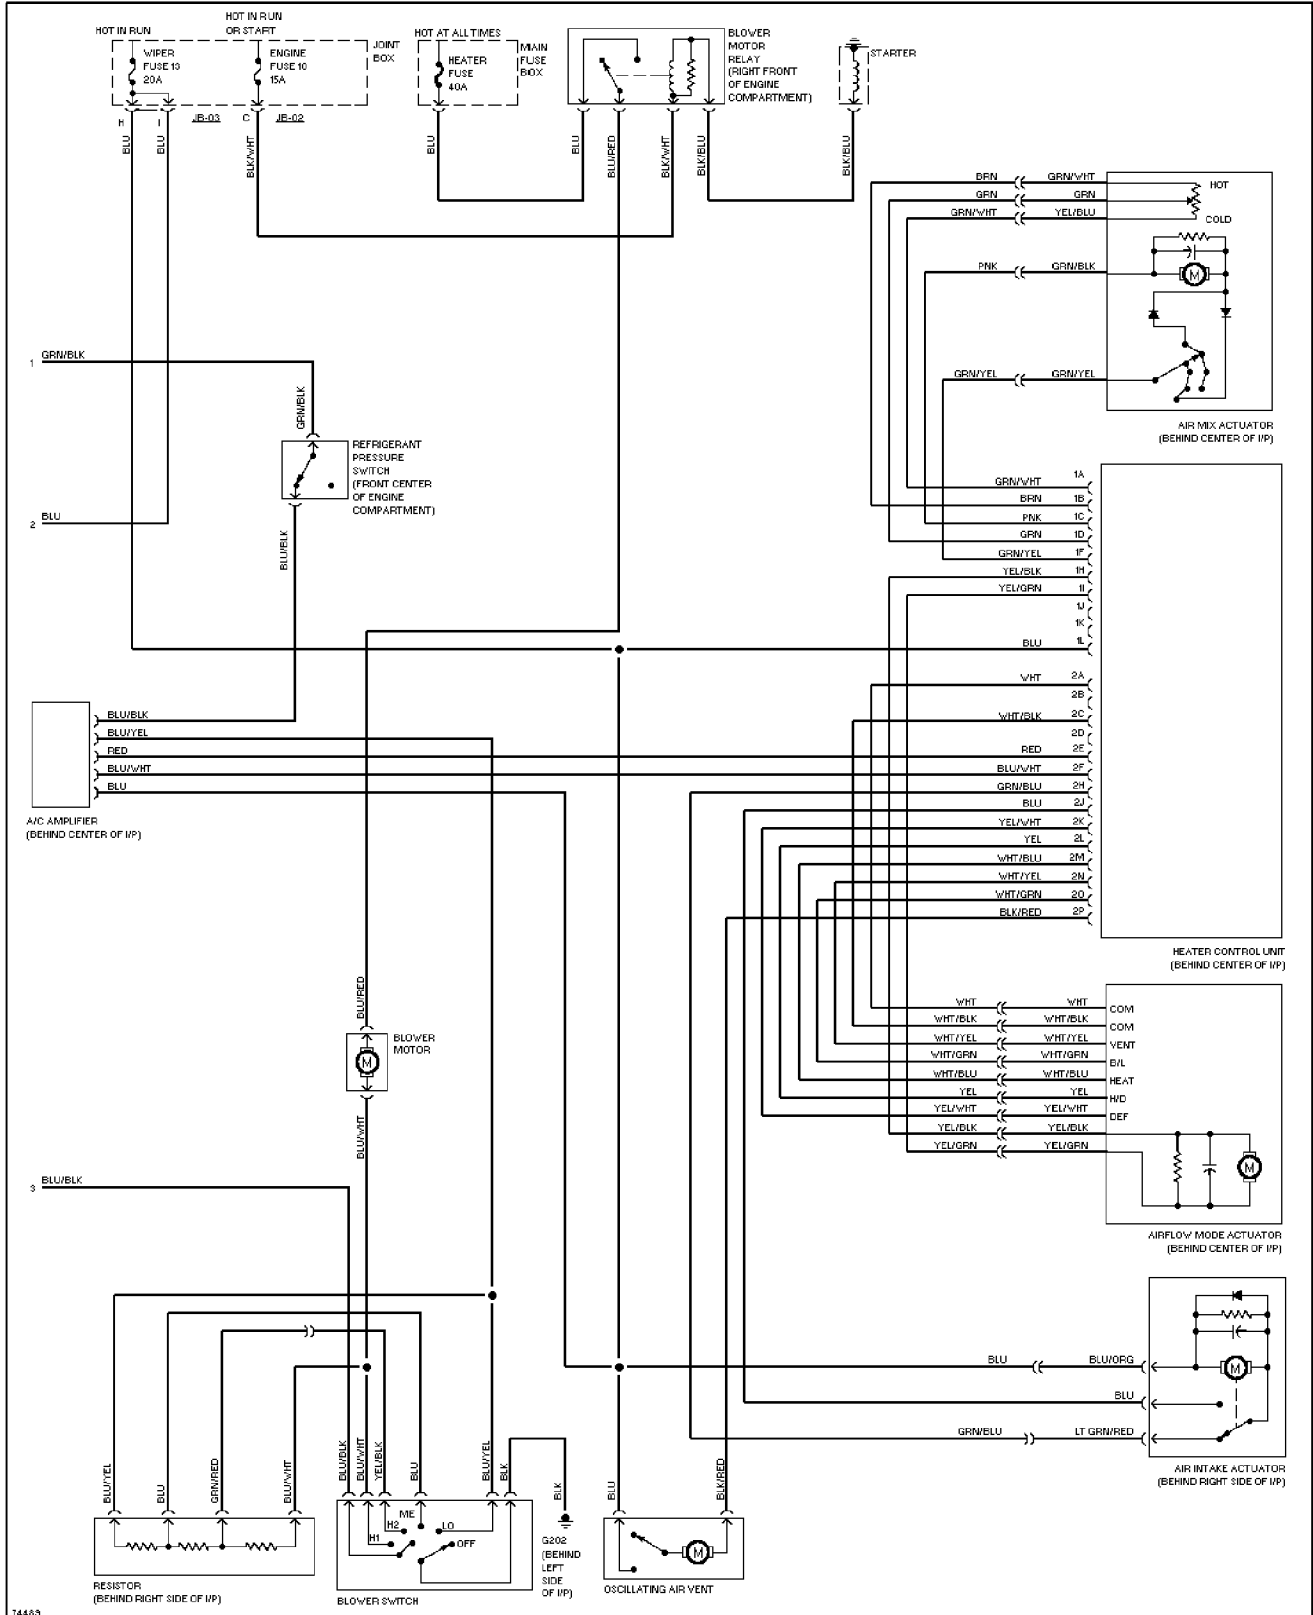

2.0L, Engine Performance Circuits, M/T (2 of 2)

1995 Mazda 626

SYSTEM WIRING DIAGRAMS

2.0L, A/C Circuit (2 of 2)

1995 Mazda 626

SYSTEM WIRING DIAGRAMS

Heater Circuit

1995 Mazda 626