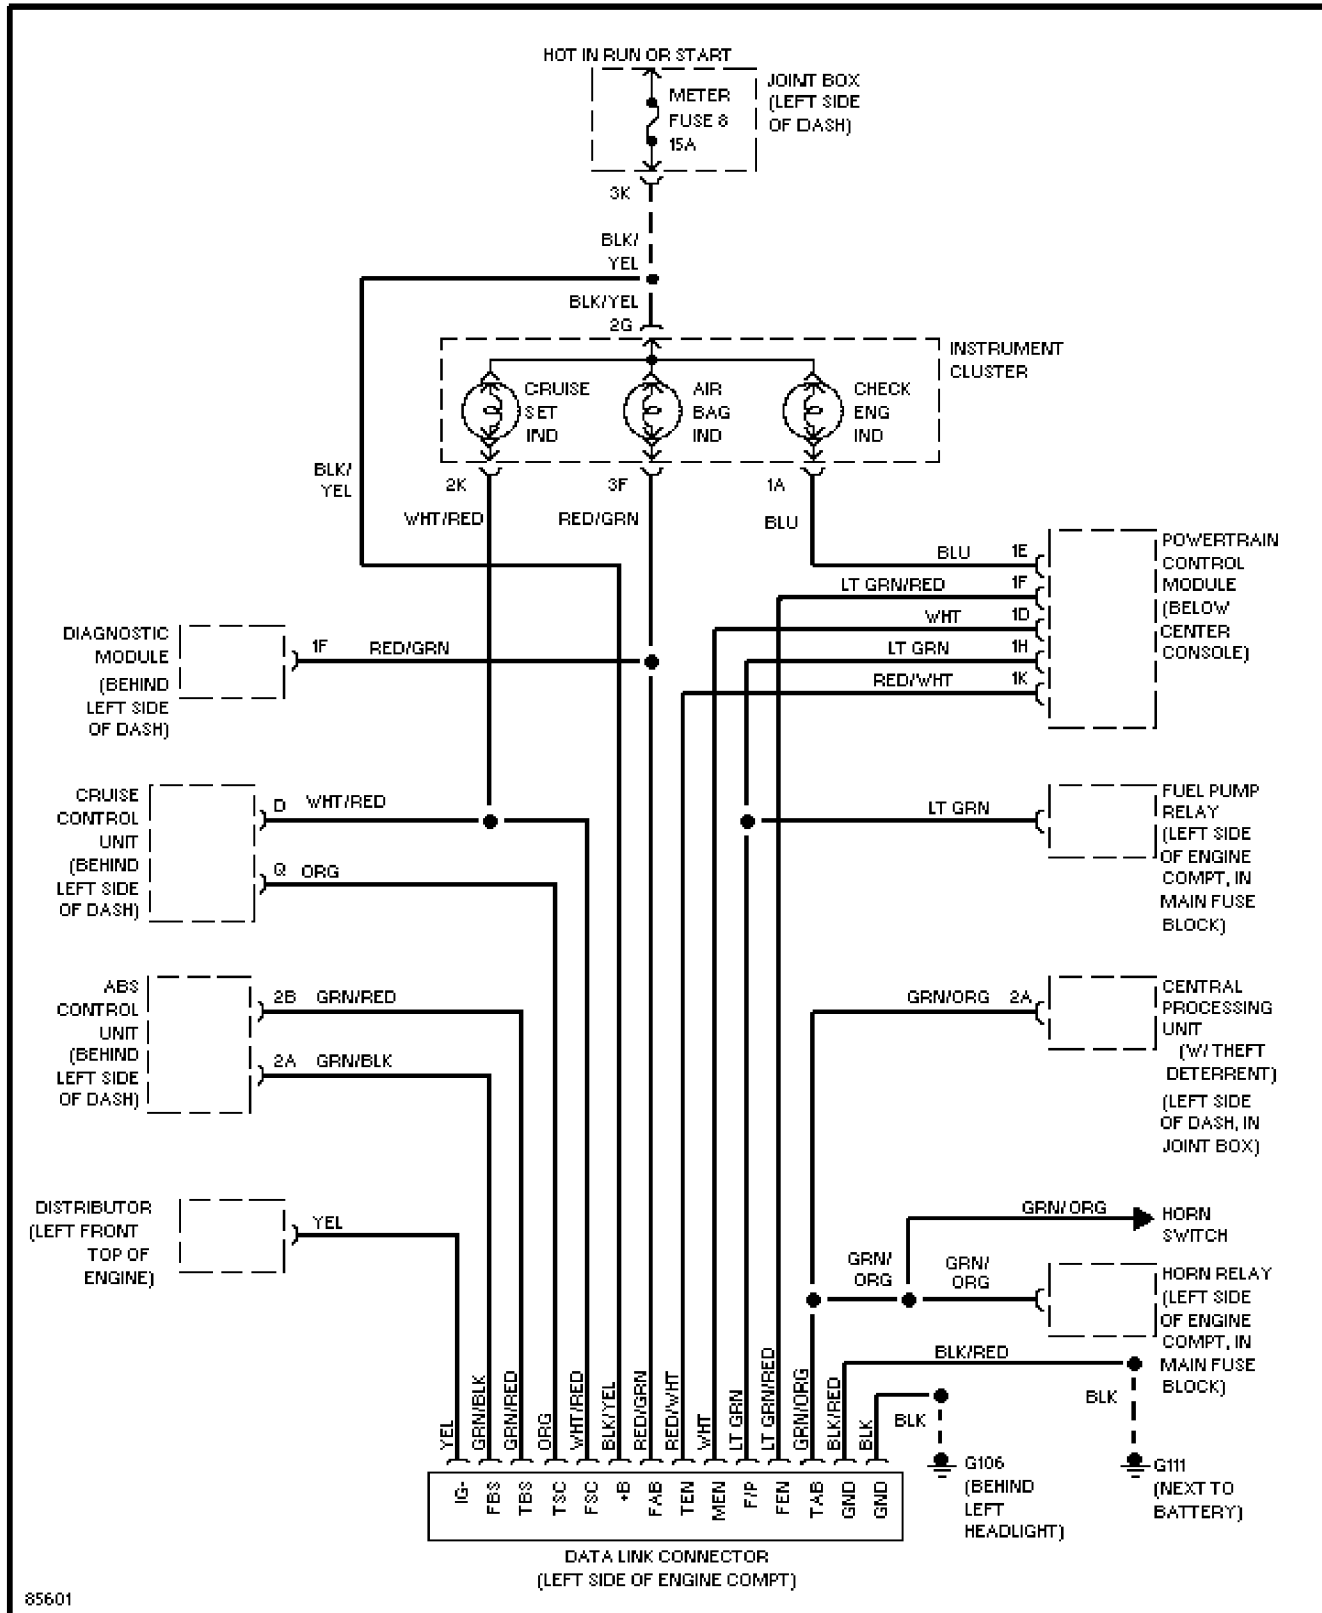

Body Computer Circuits

1995 Mazda 626

SYSTEM WIRING DIAGRAMS

2.0L, Computer Data Lines, A/T

1995 Mazda 626

SYSTEM WIRING DIAGRAMS

2.0L, Computer Data Lines, M/T

1995 Mazda 626