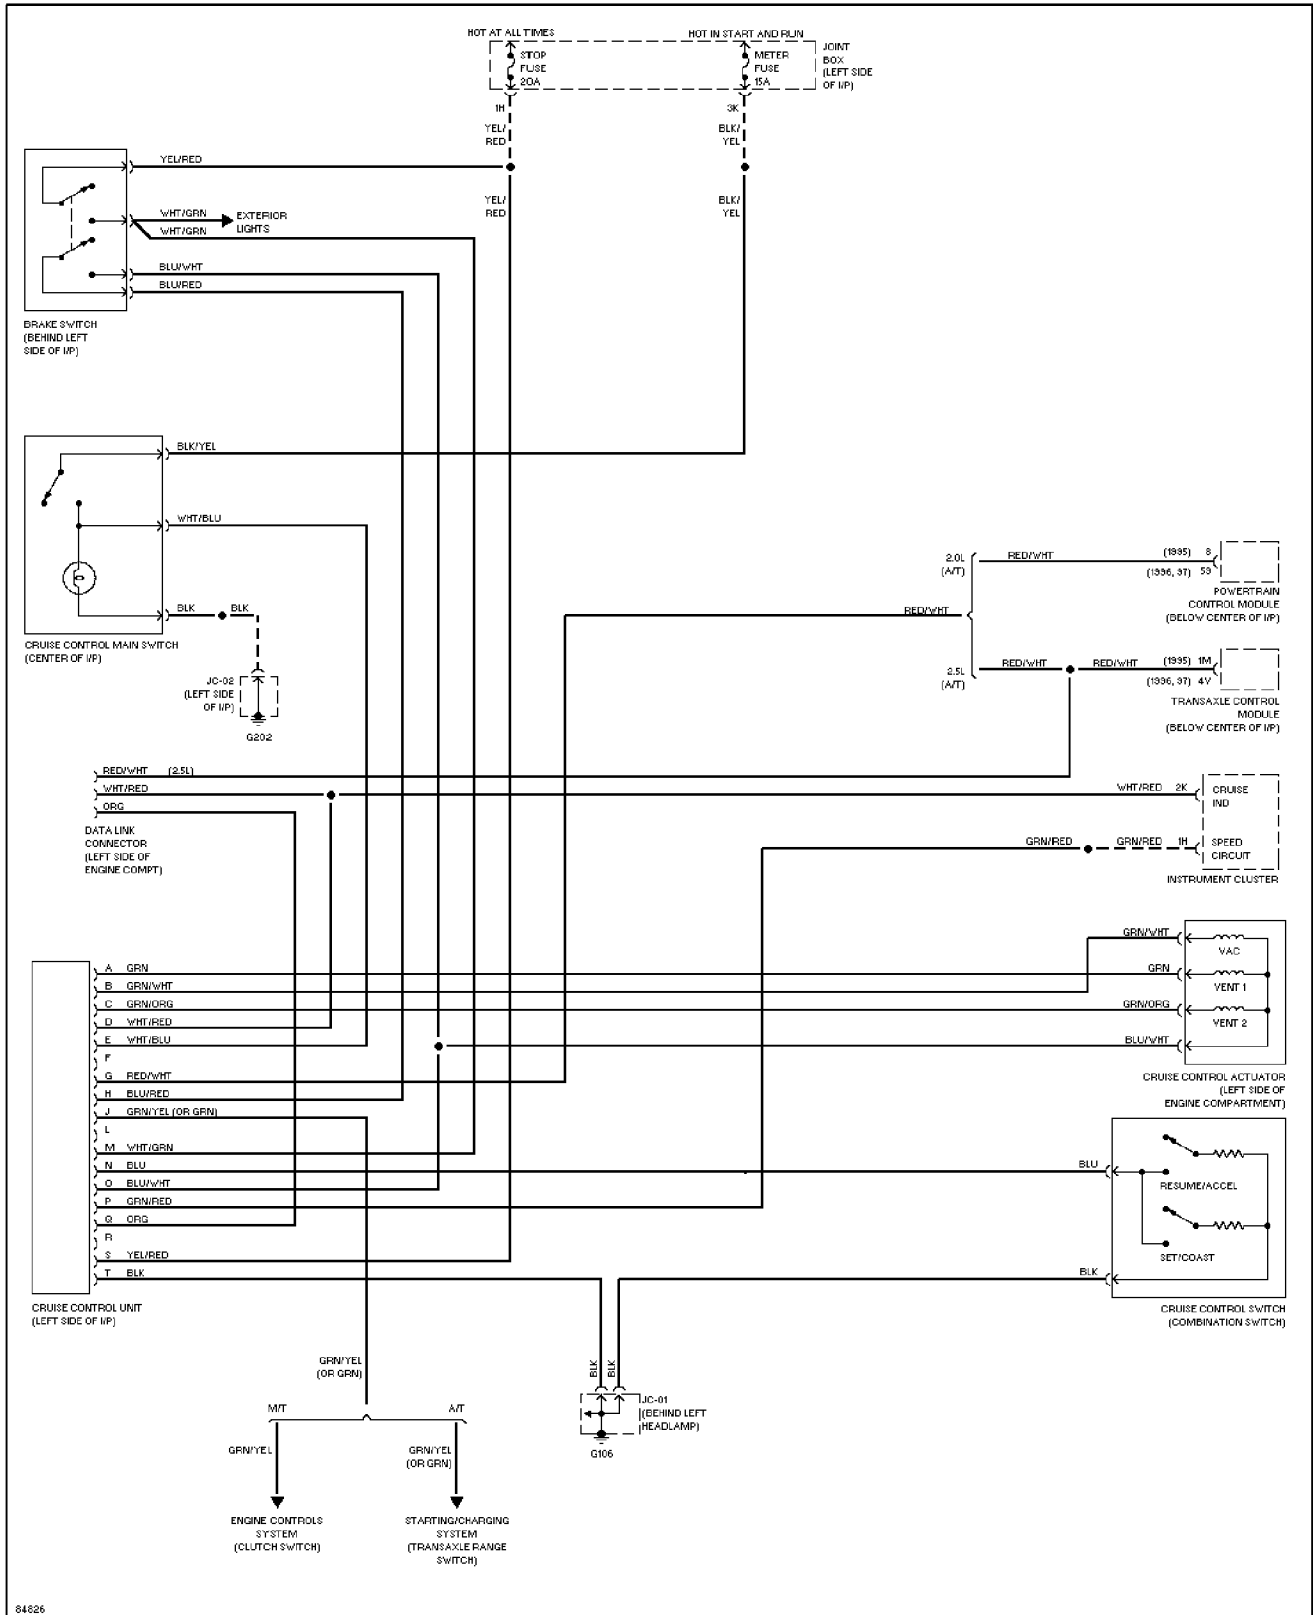

SYSTEM WIRING DIAGRAMS

2.5L, Data Link Connector Circuit

1995 Mazda 626

SYSTEM WIRING DIAGRAMS

2.0L, Cooling Fan Circuit

1995 Mazda 626

SYSTEM WIRING DIAGRAMS

2.5L, Cooling Fan Circuit

1995 Mazda 626

SYSTEM WIRING DIAGRAMS

Cruise Control Circuit

1995 Mazda 626

SYSTEM WIRING DIAGRAMS

Defogger Circuit

1995 Mazda 626

SYSTEM WIRING DIAGRAMS