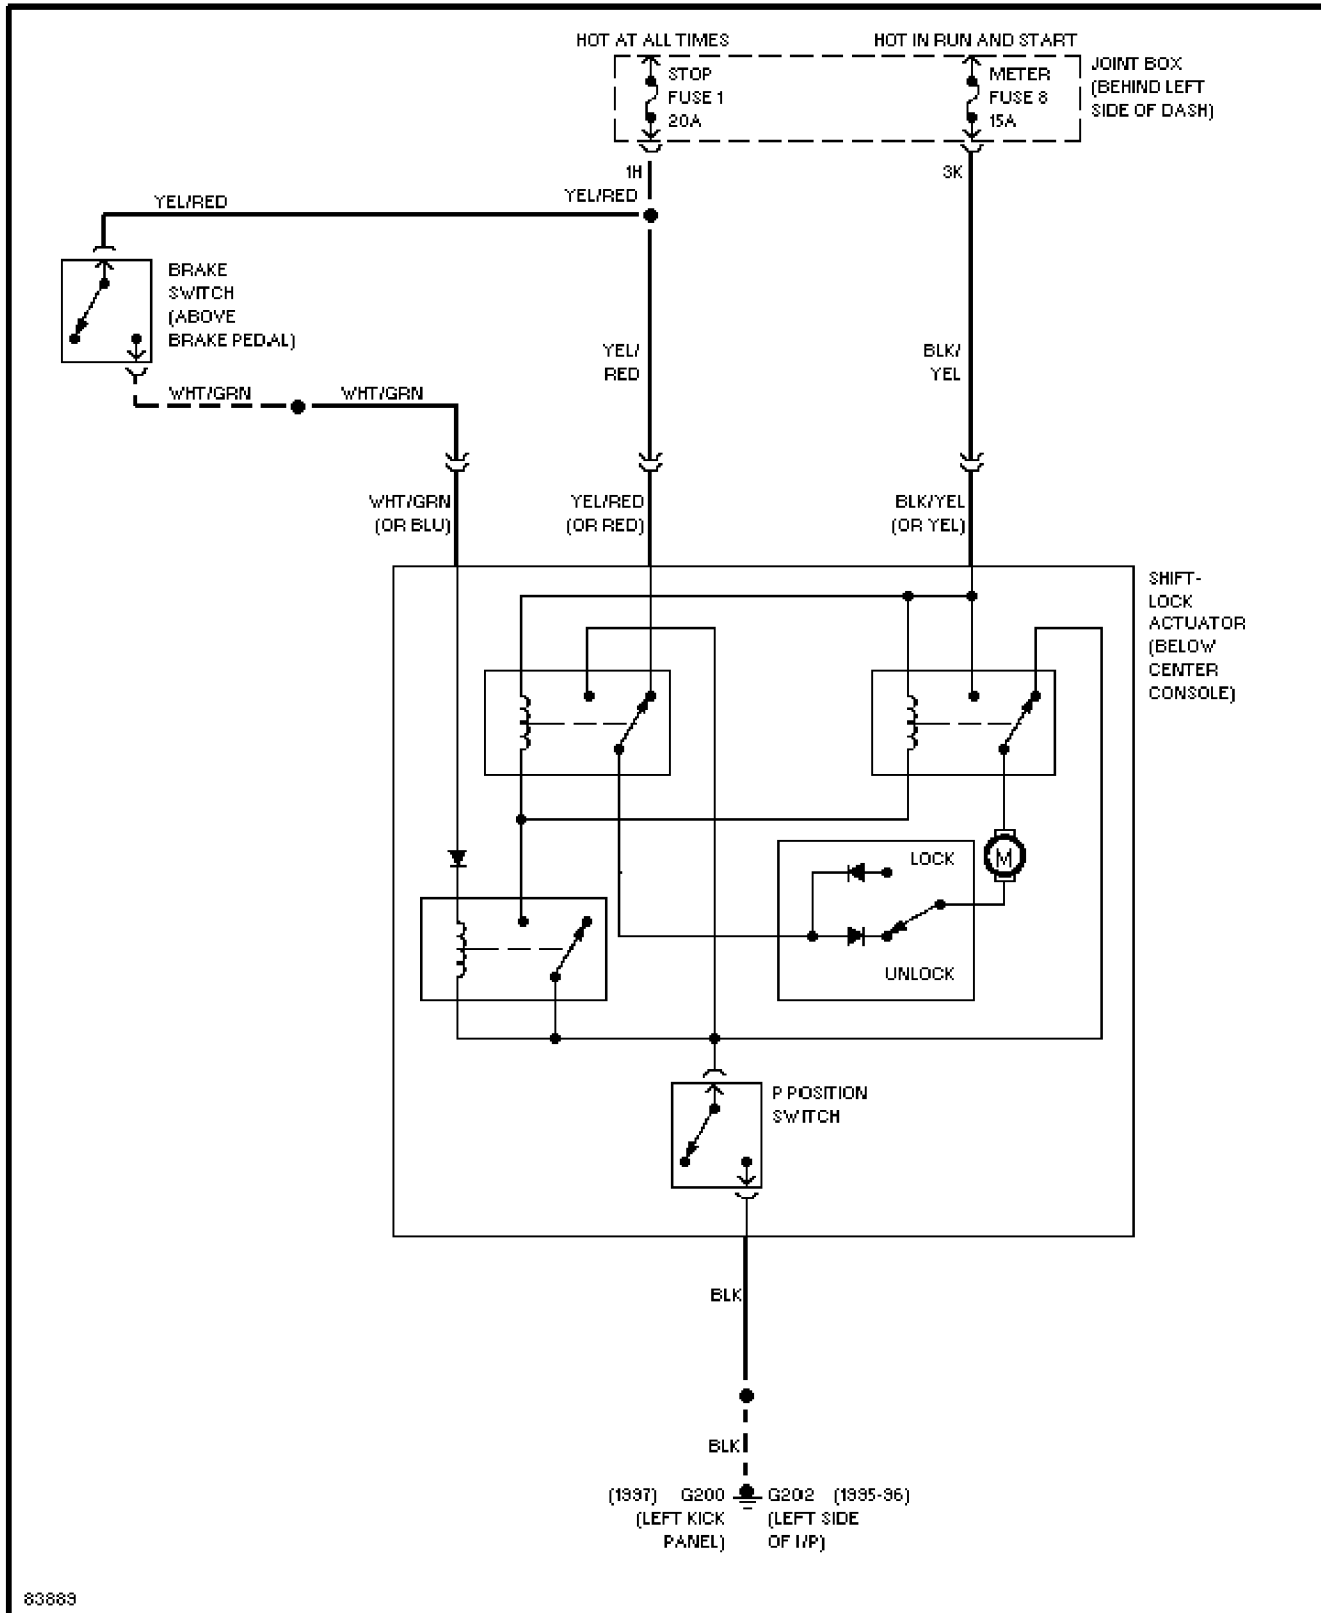

SYSTEM WIRING DIAGRAMS

Power Mirror Circuit

1995 Mazda 626

SYSTEM WIRING DIAGRAMS

Warning System Circuits

1995 Mazda 626

SYSTEM WIRING DIAGRAMS

Wiper/Washer Circuit

1995 Mazda 626

SYSTEM WIRING DIAGRAMS

Power Window Circuit

1995 Mazda 626

SYSTEM WIRING DIAGRAMS

Radio Circuits

1995 Mazda 626

SYSTEM WIRING DIAGRAMS

Shift Interlock Circuit

1995 Mazda 626

SYSTEM WIRING DIAGRAMS

2.0L, Starting Circuit, AT

1995 Mazda 626

SYSTEM WIRING DIAGRAMS

2.0L, Starting Circuit, M/T

1995 Mazda 626