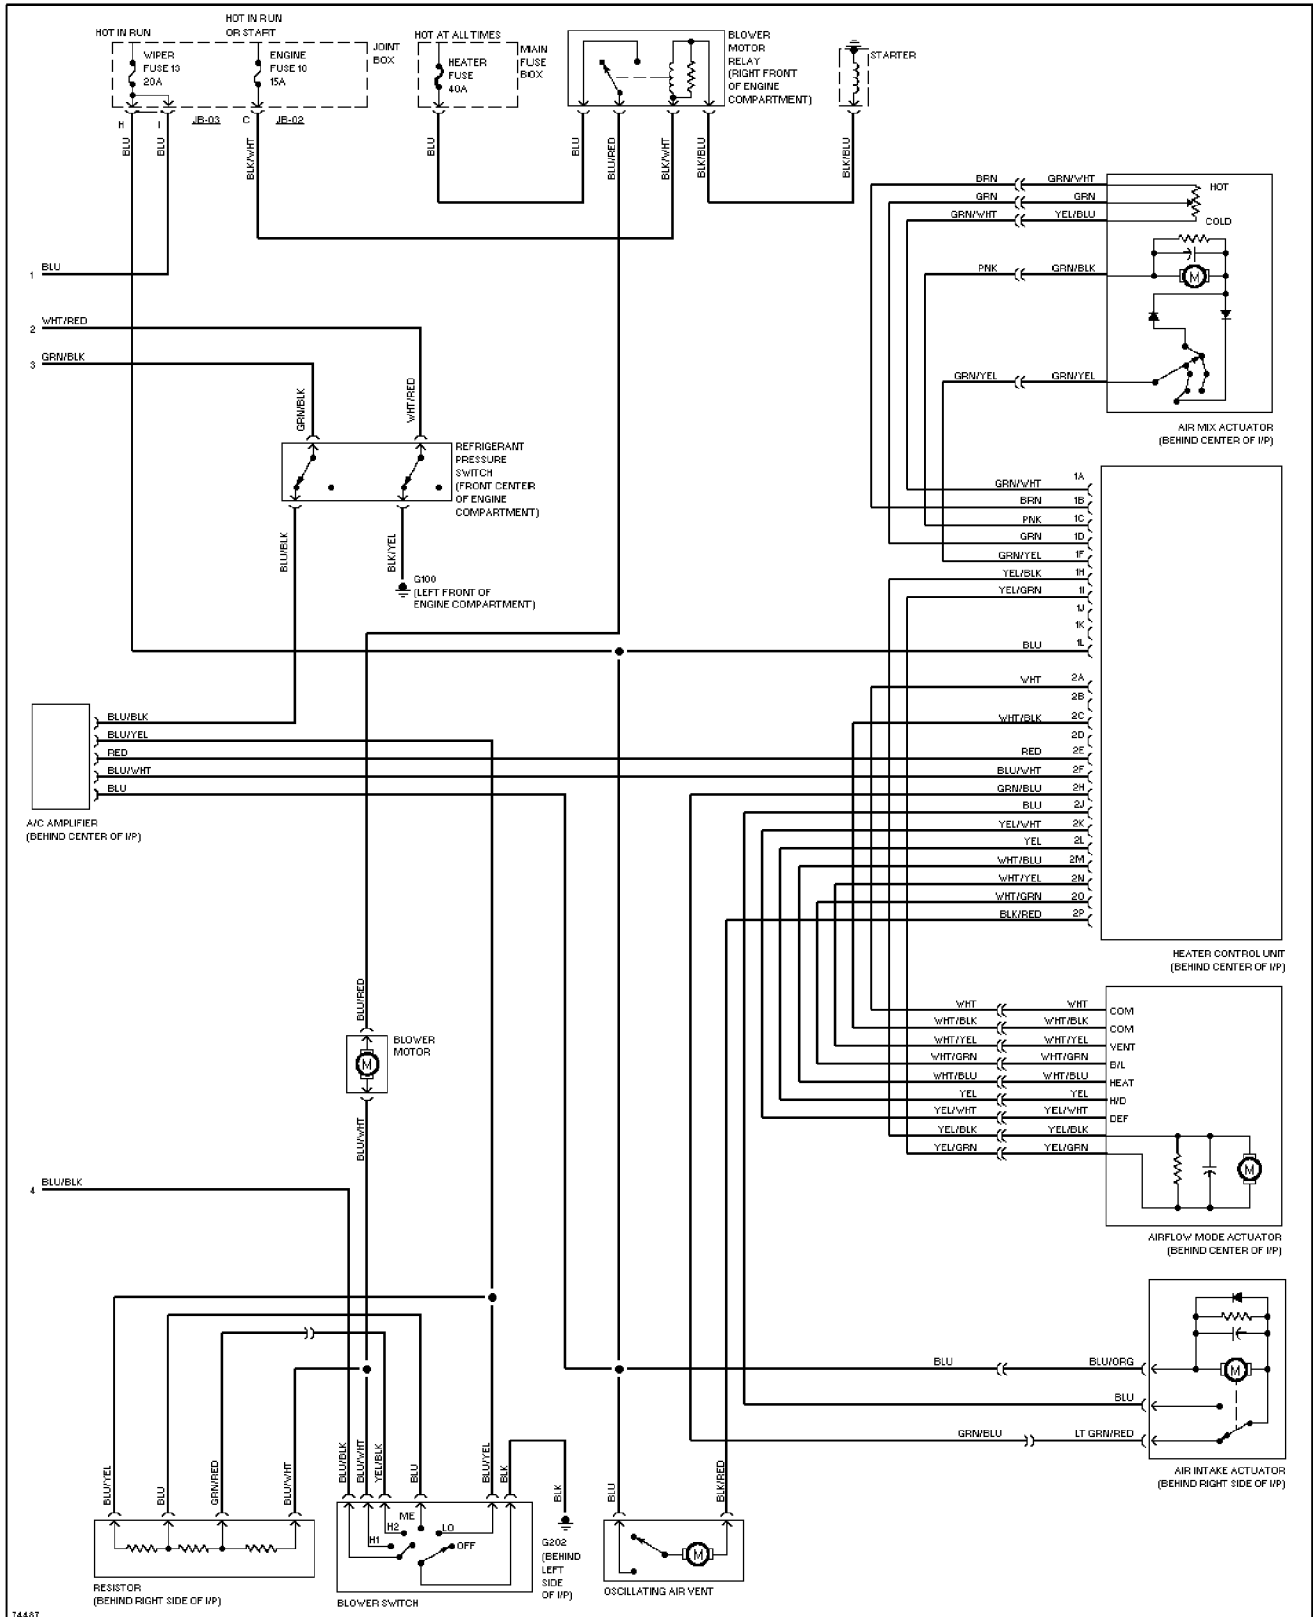

SYSTEM WIRING DIAGRAMS

2.5L, A/C Circuit (1 of 2)

1995 Mazda 626

SYSTEM WIRING DIAGRAMS

2.5L, A/C Circuit (2 of 2)

1995 Mazda 626

SYSTEM WIRING DIAGRAMS

Heater Circuit

1995 Mazda 626

SYSTEM WIRING DIAGRAMS

Anti-lock Brake Circuits

1995 Mazda 626

SYSTEM WIRING DIAGRAMS

Anti-theft Circuit

1995 Mazda 626

SYSTEM WIRING DIAGRAMS