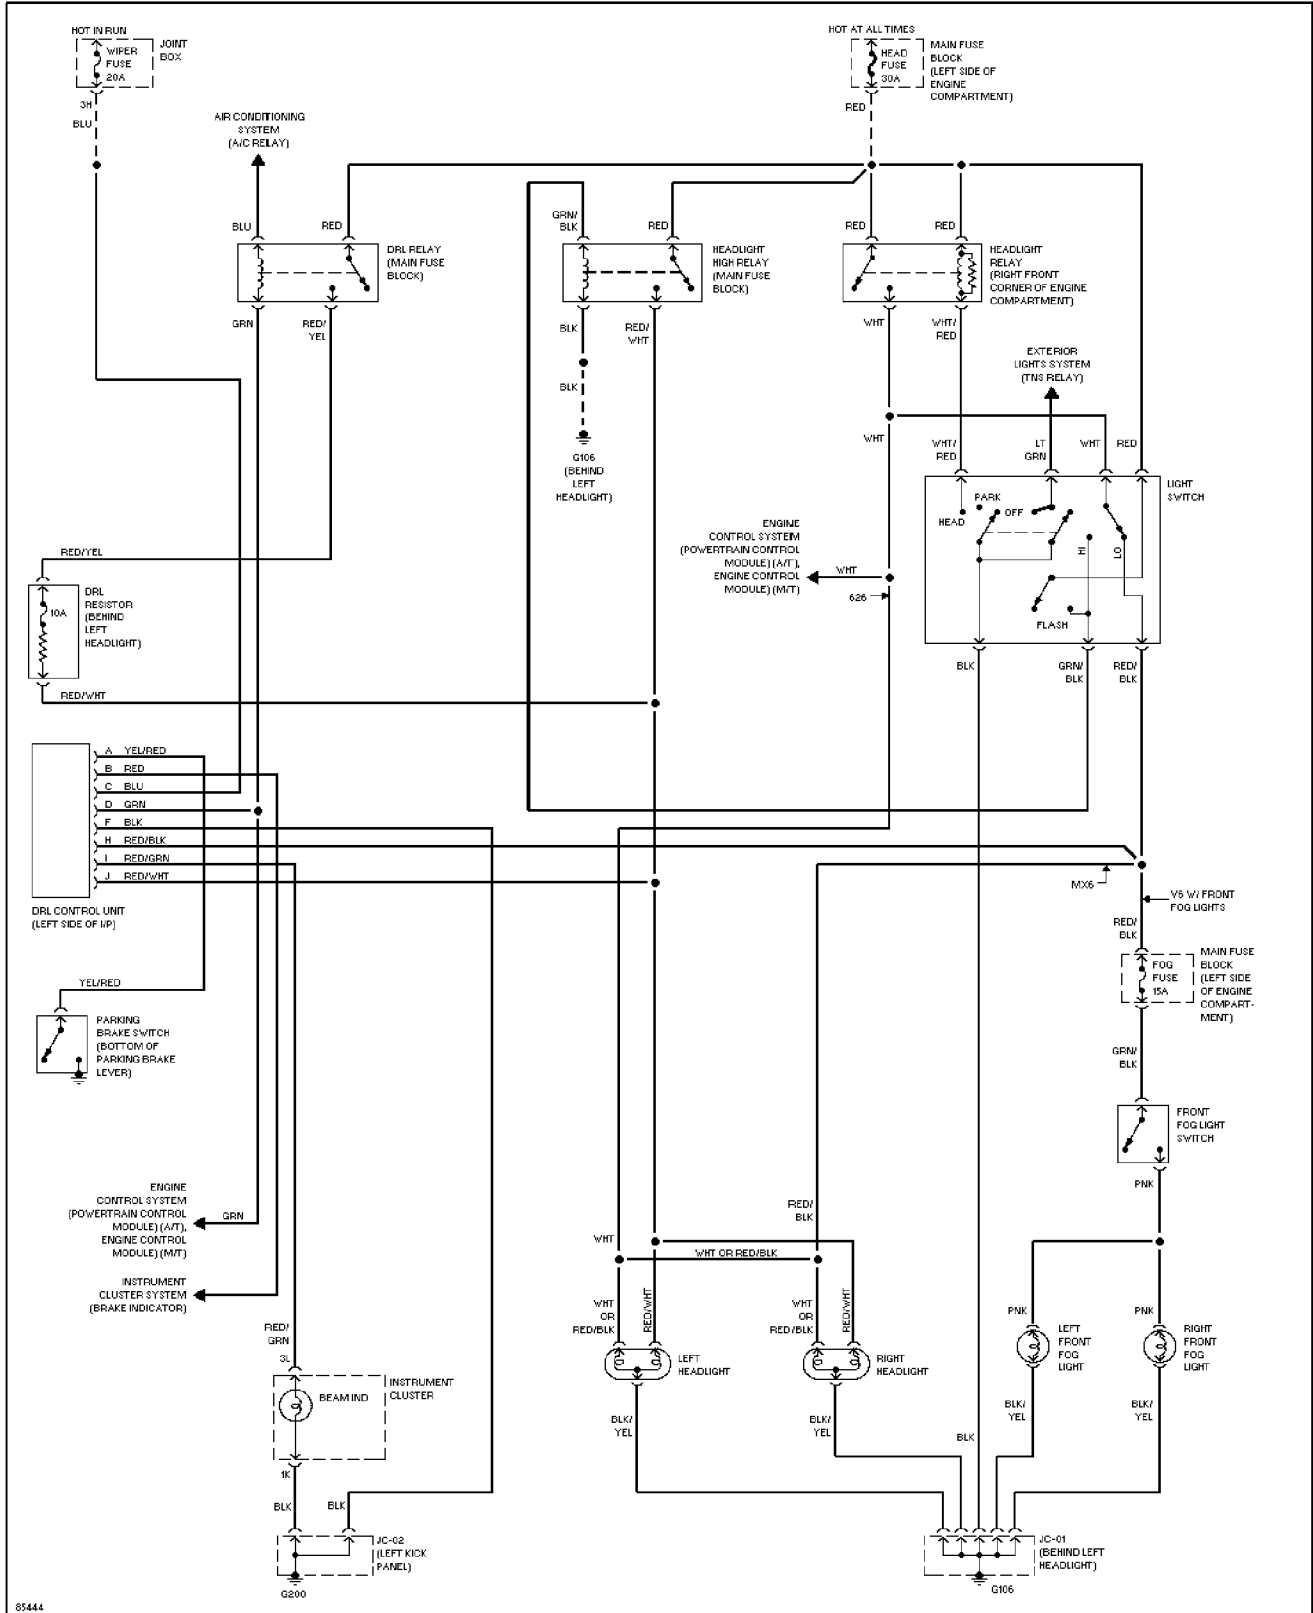

Ground Distribution Circuit

1995 Mazda 626

SYSTEM WIRING DIAGRAMS

Headlight Circuit, W/ DRL

1995 Mazda 626

SYSTEM WIRING DIAGRAMS

Headlight Circuit, W/O DRL

1995 Mazda 626