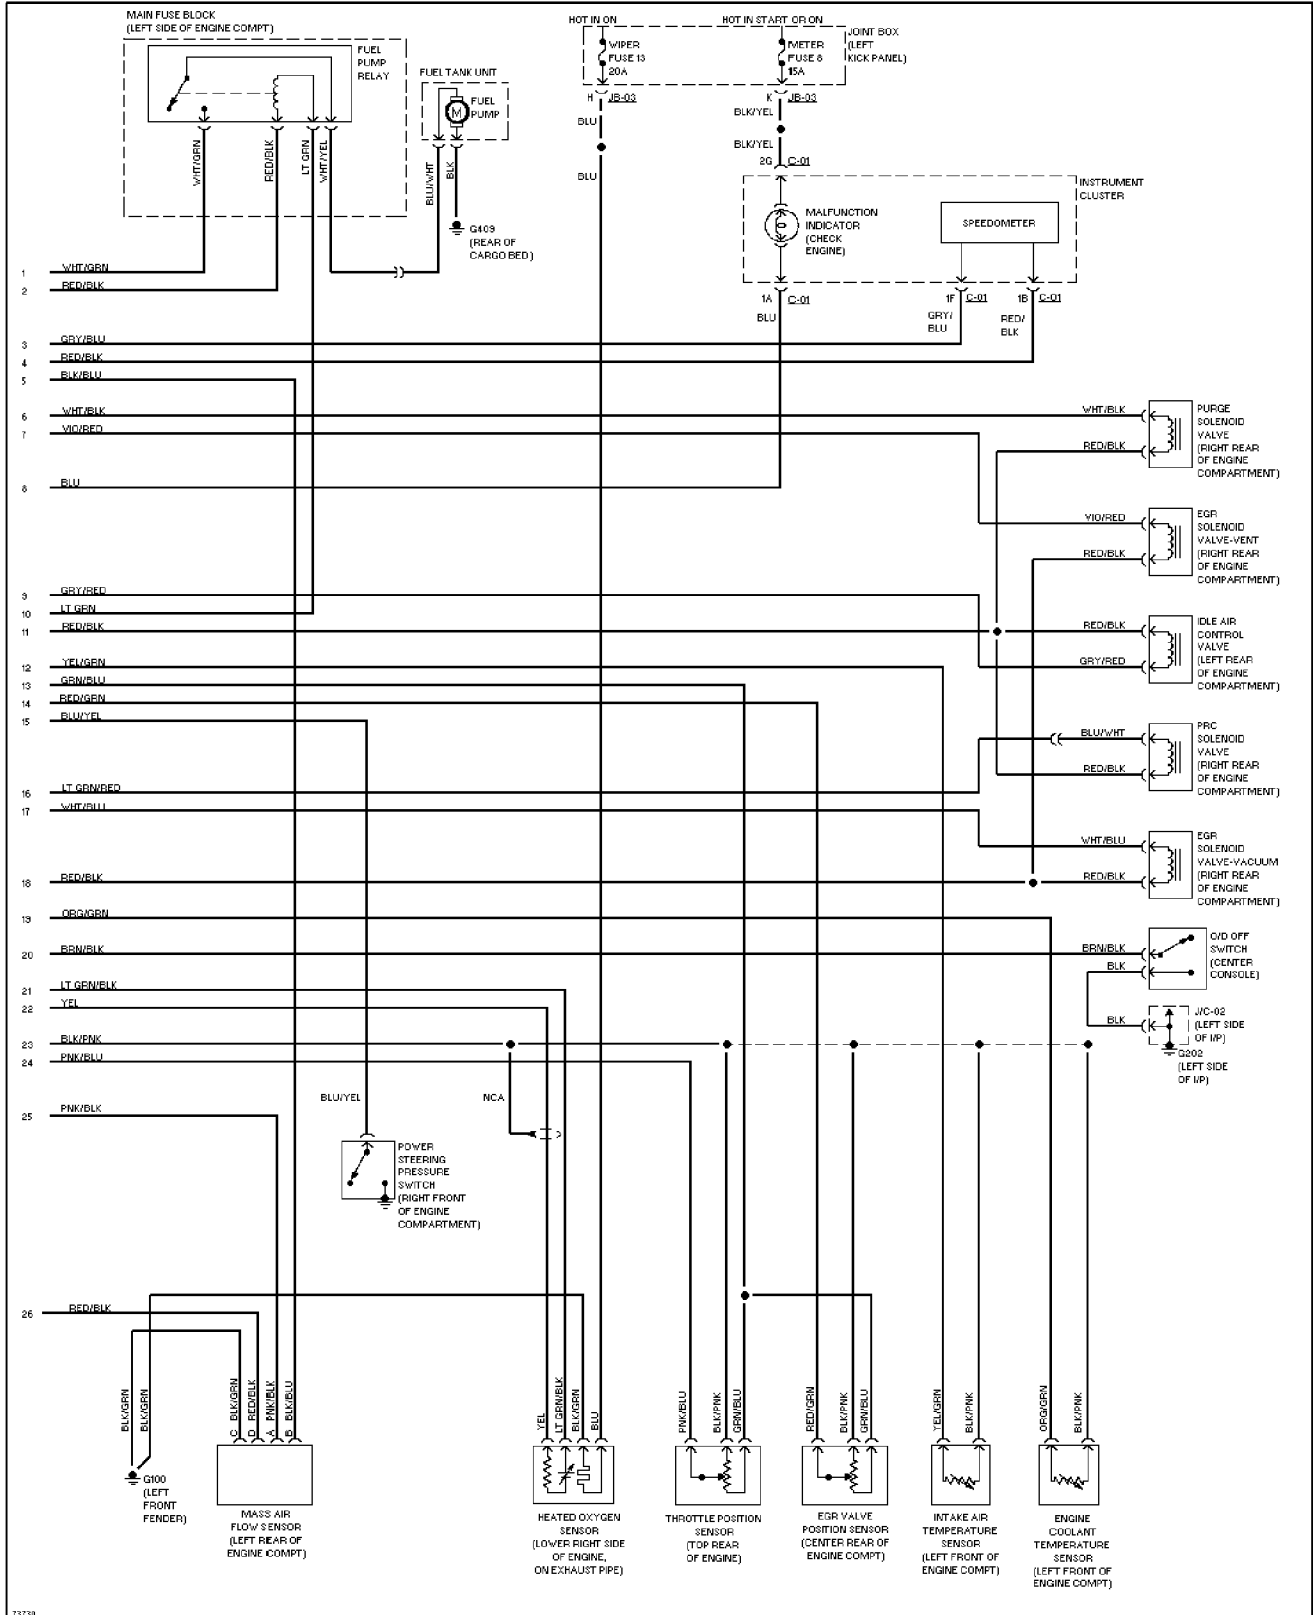

1995 Mazda 626

SYSTEM WIRING DIAGRAMS

Cruise Control Circuit

1995 Mazda 626

SYSTEM WIRING DIAGRAMS

Defogger Circuit

1995 Mazda 626

SYSTEM WIRING DIAGRAMS

2.0L, Engine Performance Circuits, A/T (1 of 2)

1995 Mazda 626

SYSTEM WIRING DIAGRAMS

2.0L, Engine Performance Circuits, A/T (2 of 2)

1995 Mazda 626

SYSTEM WIRING DIAGRAMS

Power Seat Circuits

1995 Mazda 626