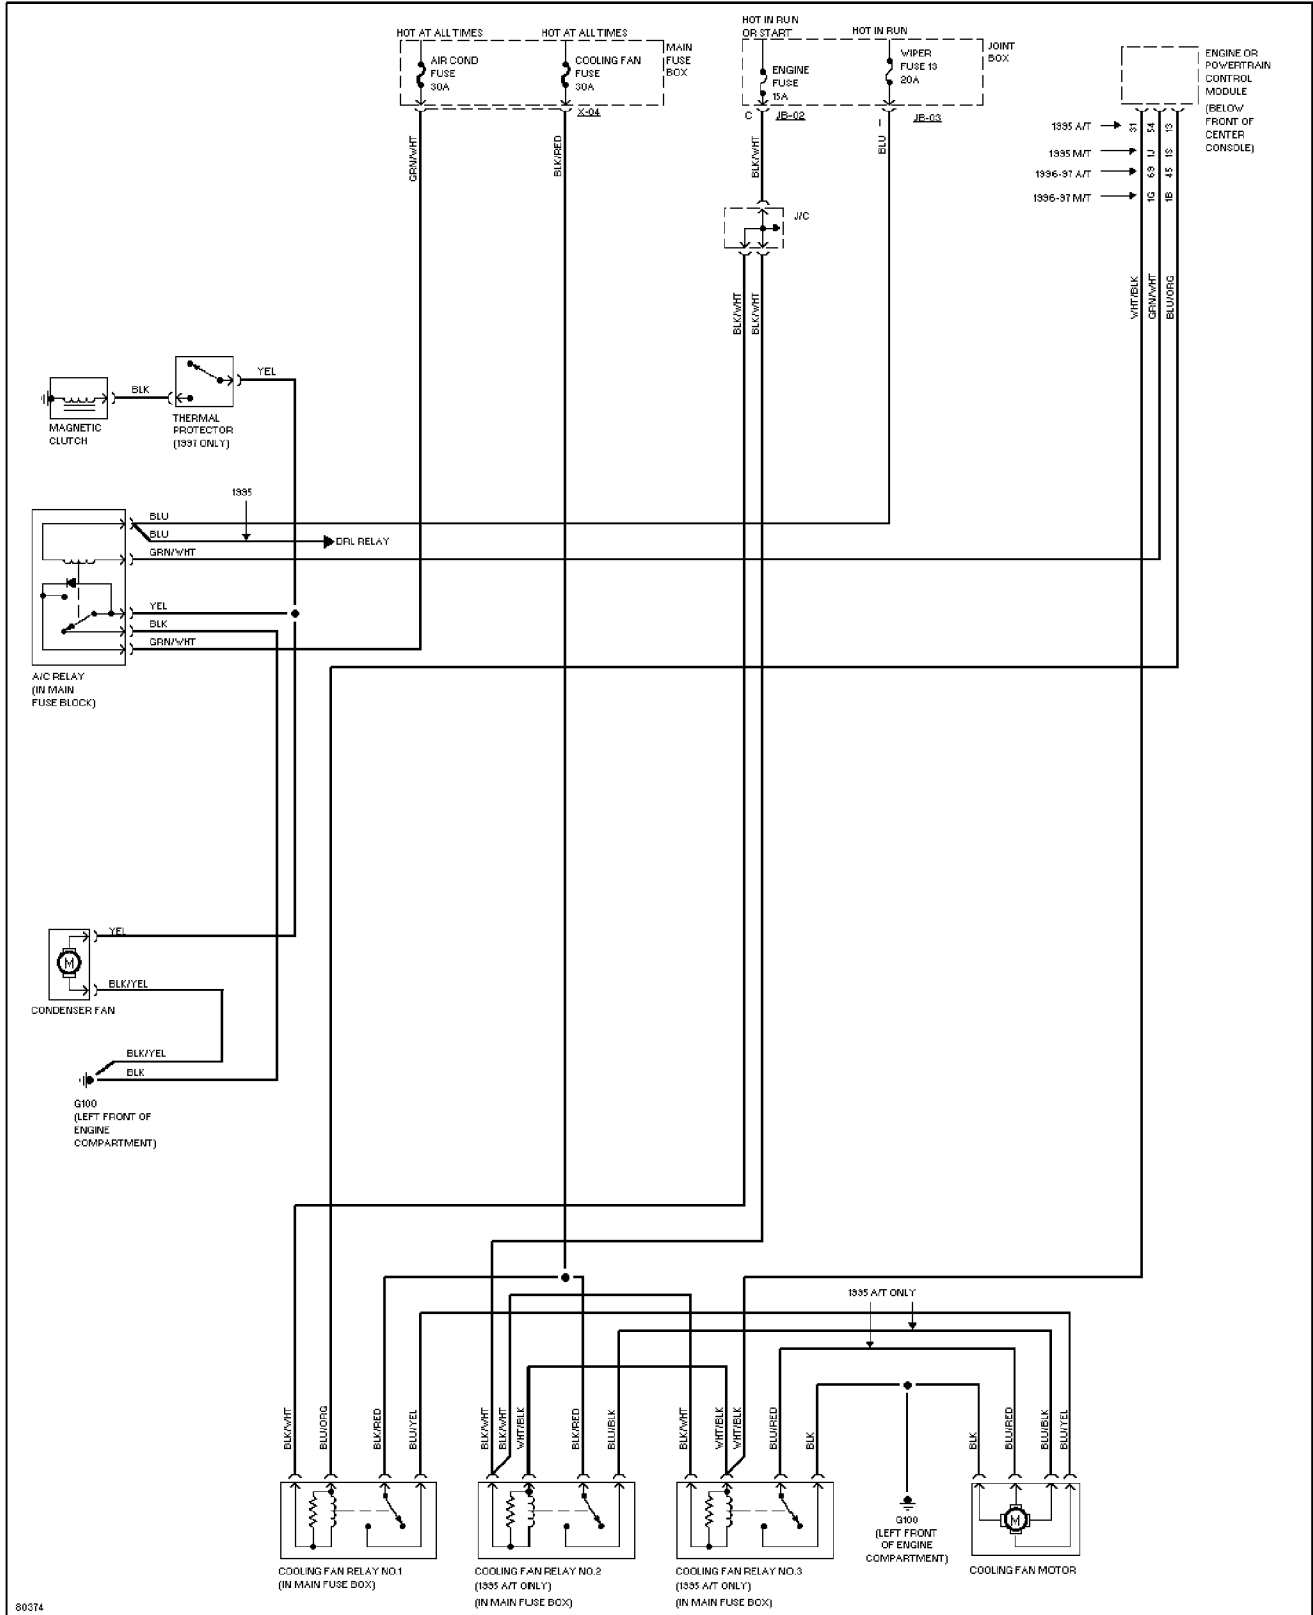

SYSTEM WIRING DIAGRAMS

2.5L, Data Link Connector Circuit

1995 Mazda 626

SYSTEM WIRING DIAGRAMS

2.0L, Cooling Fan Circuit

1995 Mazda 626

SYSTEM WIRING DIAGRAMS

2.5L, Cooling Fan Circuit

1995 Mazda 626

SYSTEM WIRING DIAGRAMS

Cruise Control Circuit

1995 Mazda 626

SYSTEM WIRING DIAGRAMS

Defogger Circuit

1995 Mazda 626

SYSTEM WIRING DIAGRAMS