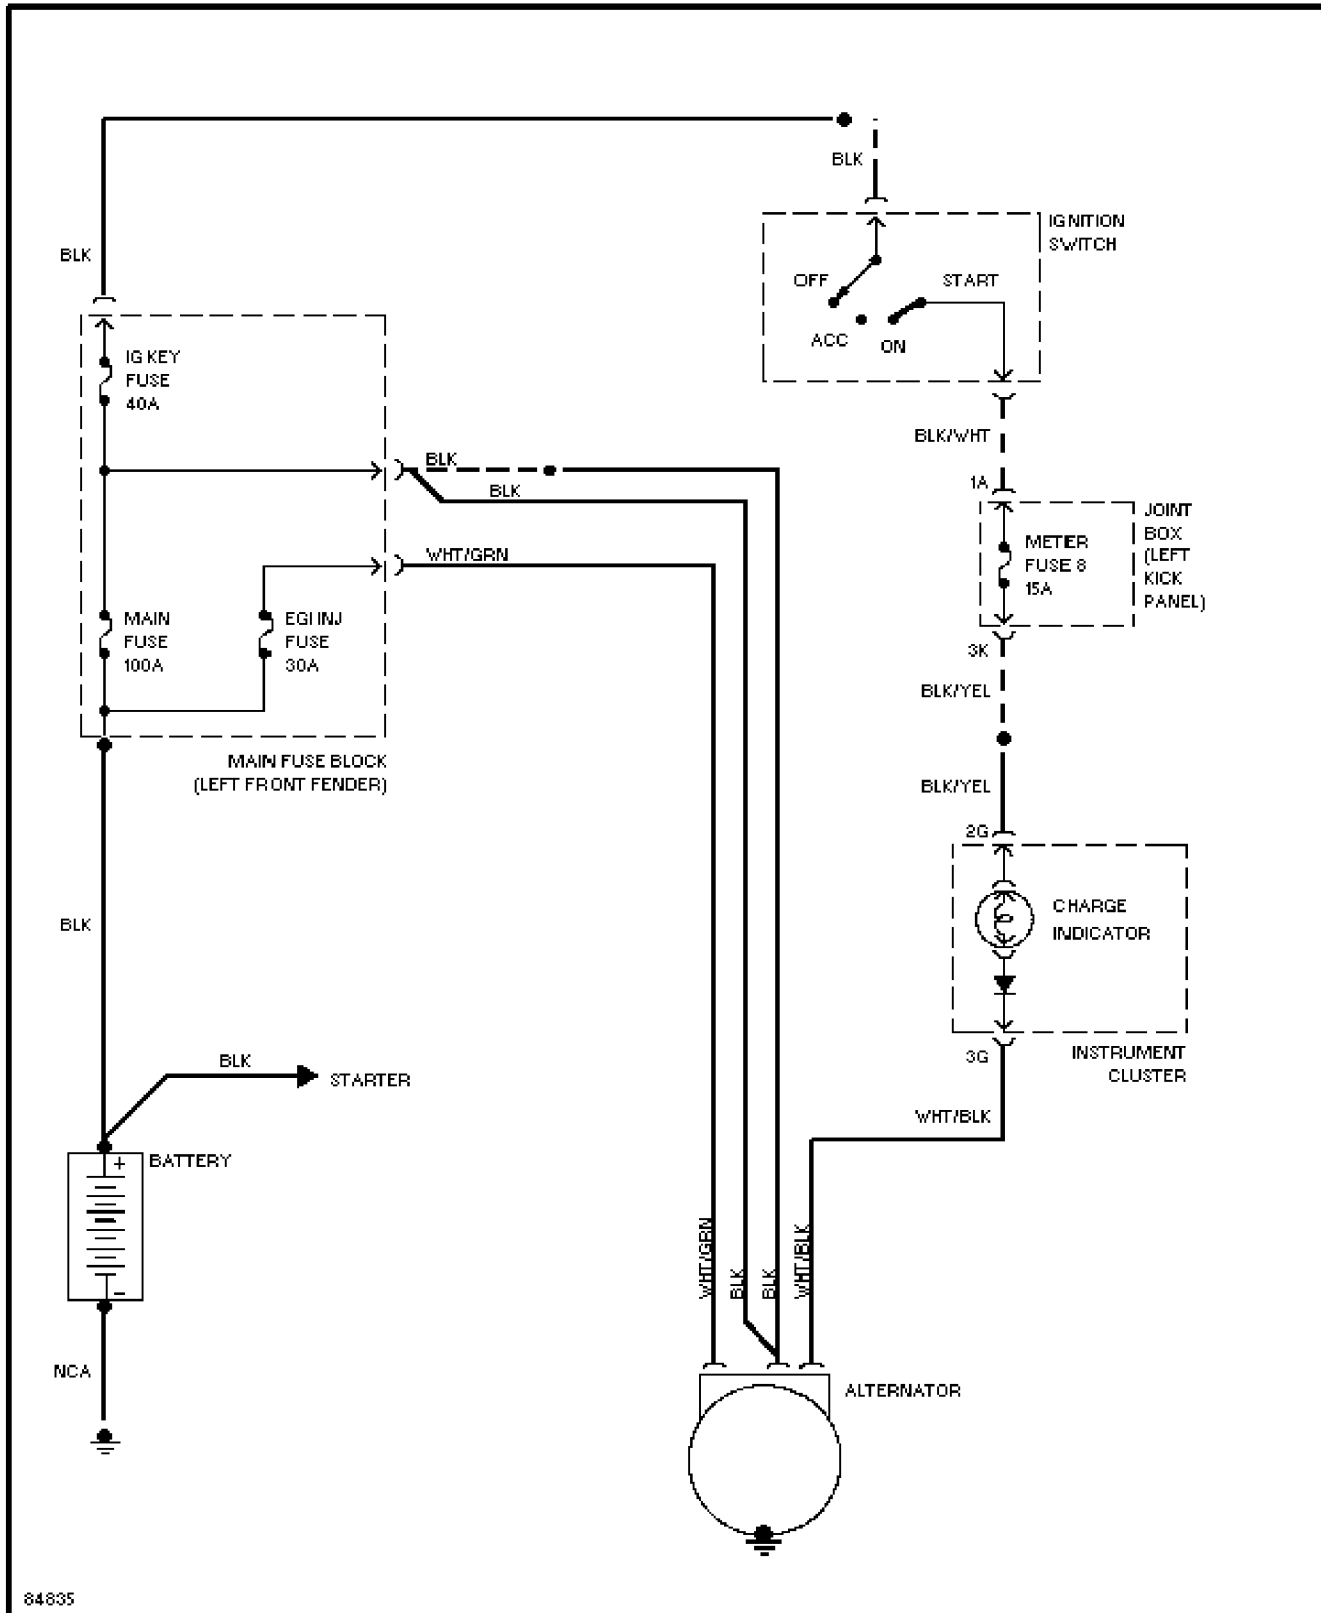

Shift Interlock Circuit

1995 Mazda 626

SYSTEM WIRING DIAGRAMS

2.0L, Starting Circuit, AT

1995 Mazda 626

SYSTEM WIRING DIAGRAMS

2.0L, Starting Circuit, M/T

1995 Mazda 626

SYSTEM WIRING DIAGRAMS

2.0L, Starting/Charging Circuit, A/T

1995 Mazda 626

SYSTEM WIRING DIAGRAMS

2.0L, Starting/Charging Circuit, M/T

1995 Mazda 626

SYSTEM WIRING DIAGRAMS

Charging Circuit

1995 Mazda 626

SYSTEM WIRING DIAGRAMS

2.5L, Starting Circuit, AT

1995 Mazda 626

SYSTEM WIRING DIAGRAMS

2.5L, Starting Circuit, M/T

1995 Mazda 626

SYSTEM WIRING DIAGRAMS