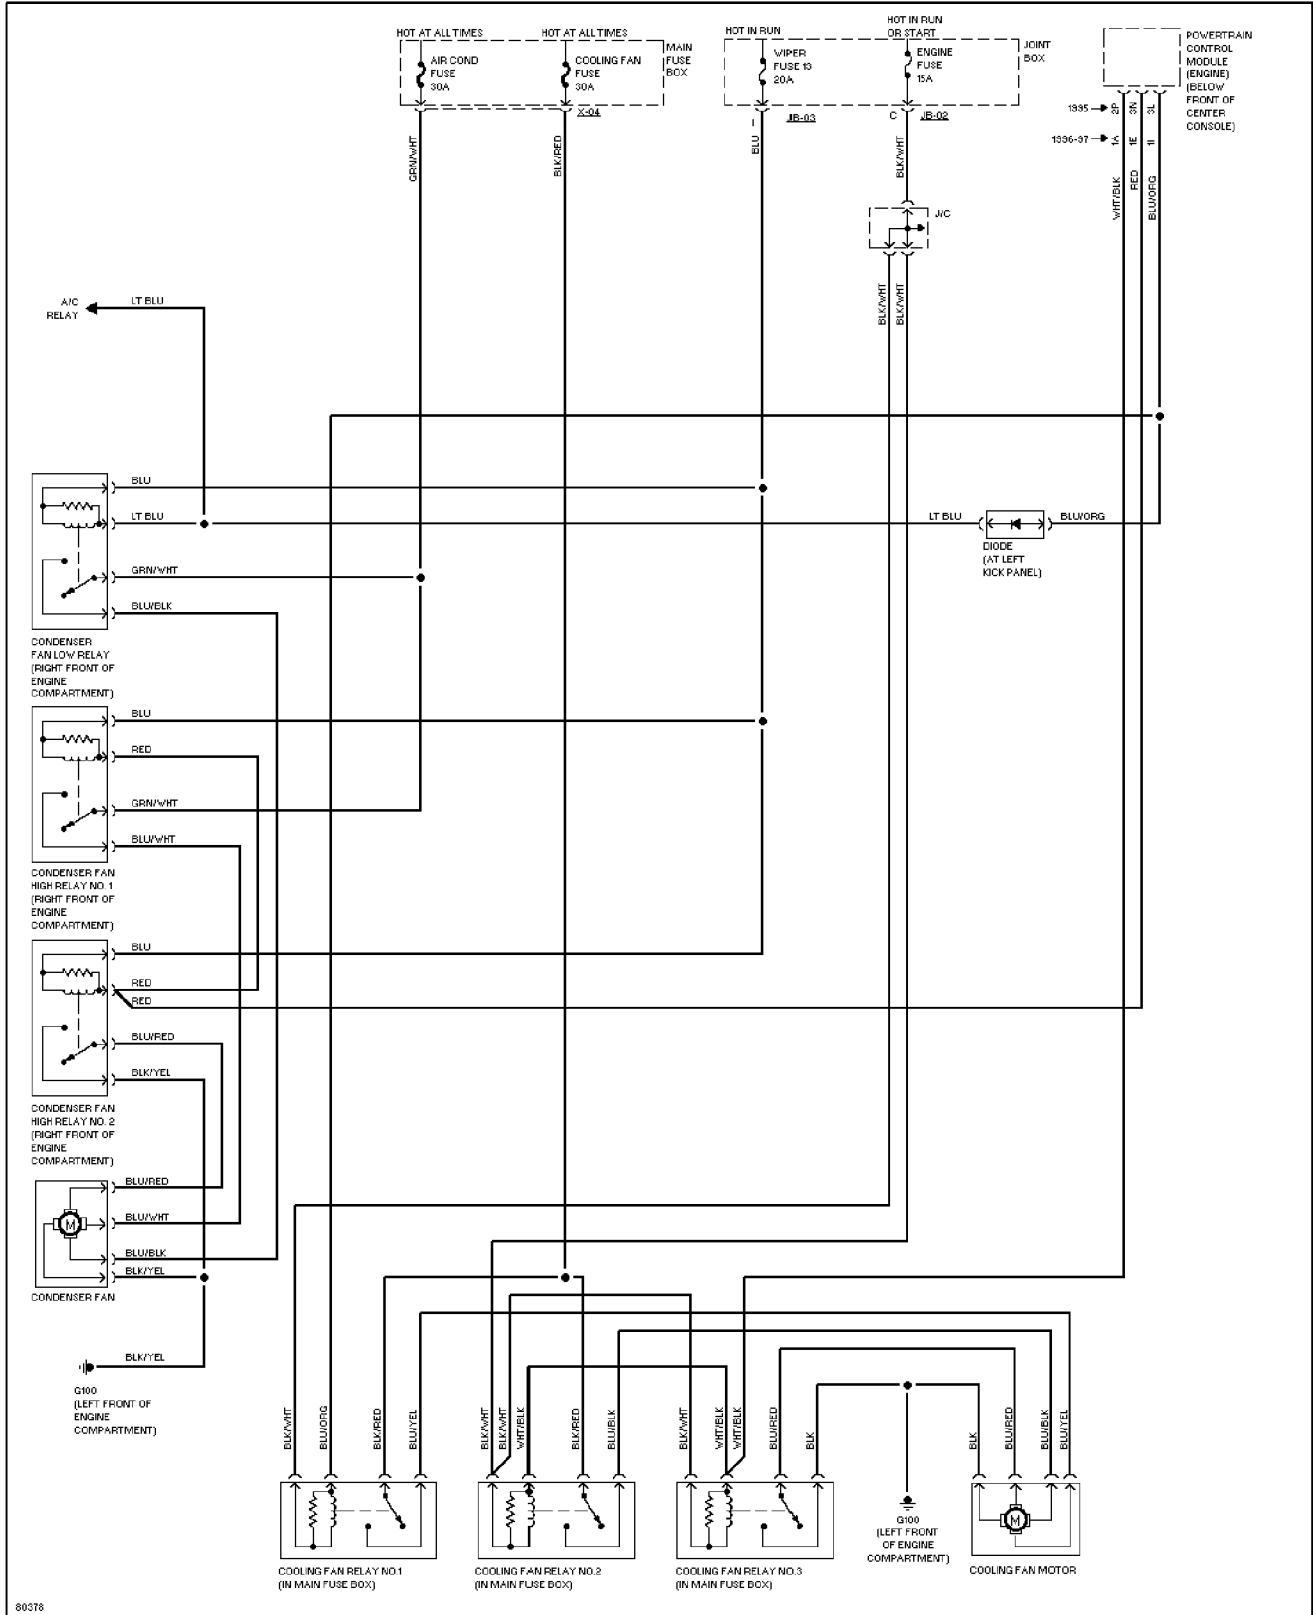

SYSTEM WIRING DIAGRAMS

2.5L, Data Link Connector Circuit

1995 Mazda 626

SYSTEM WIRING DIAGRAMS

2.0L, Cooling Fan Circuit

1995 Mazda 626

SYSTEM WIRING DIAGRAMS

2.5L, Cooling Fan Circuit

1995 Mazda 626

SYSTEM WIRING DIAGRAMS

Cruise Control Circuit

1995 Mazda 626

SYSTEM WIRING DIAGRAMS

Defogger Circuit

1995 Mazda 626

SYSTEM WIRING DIAGRAMS