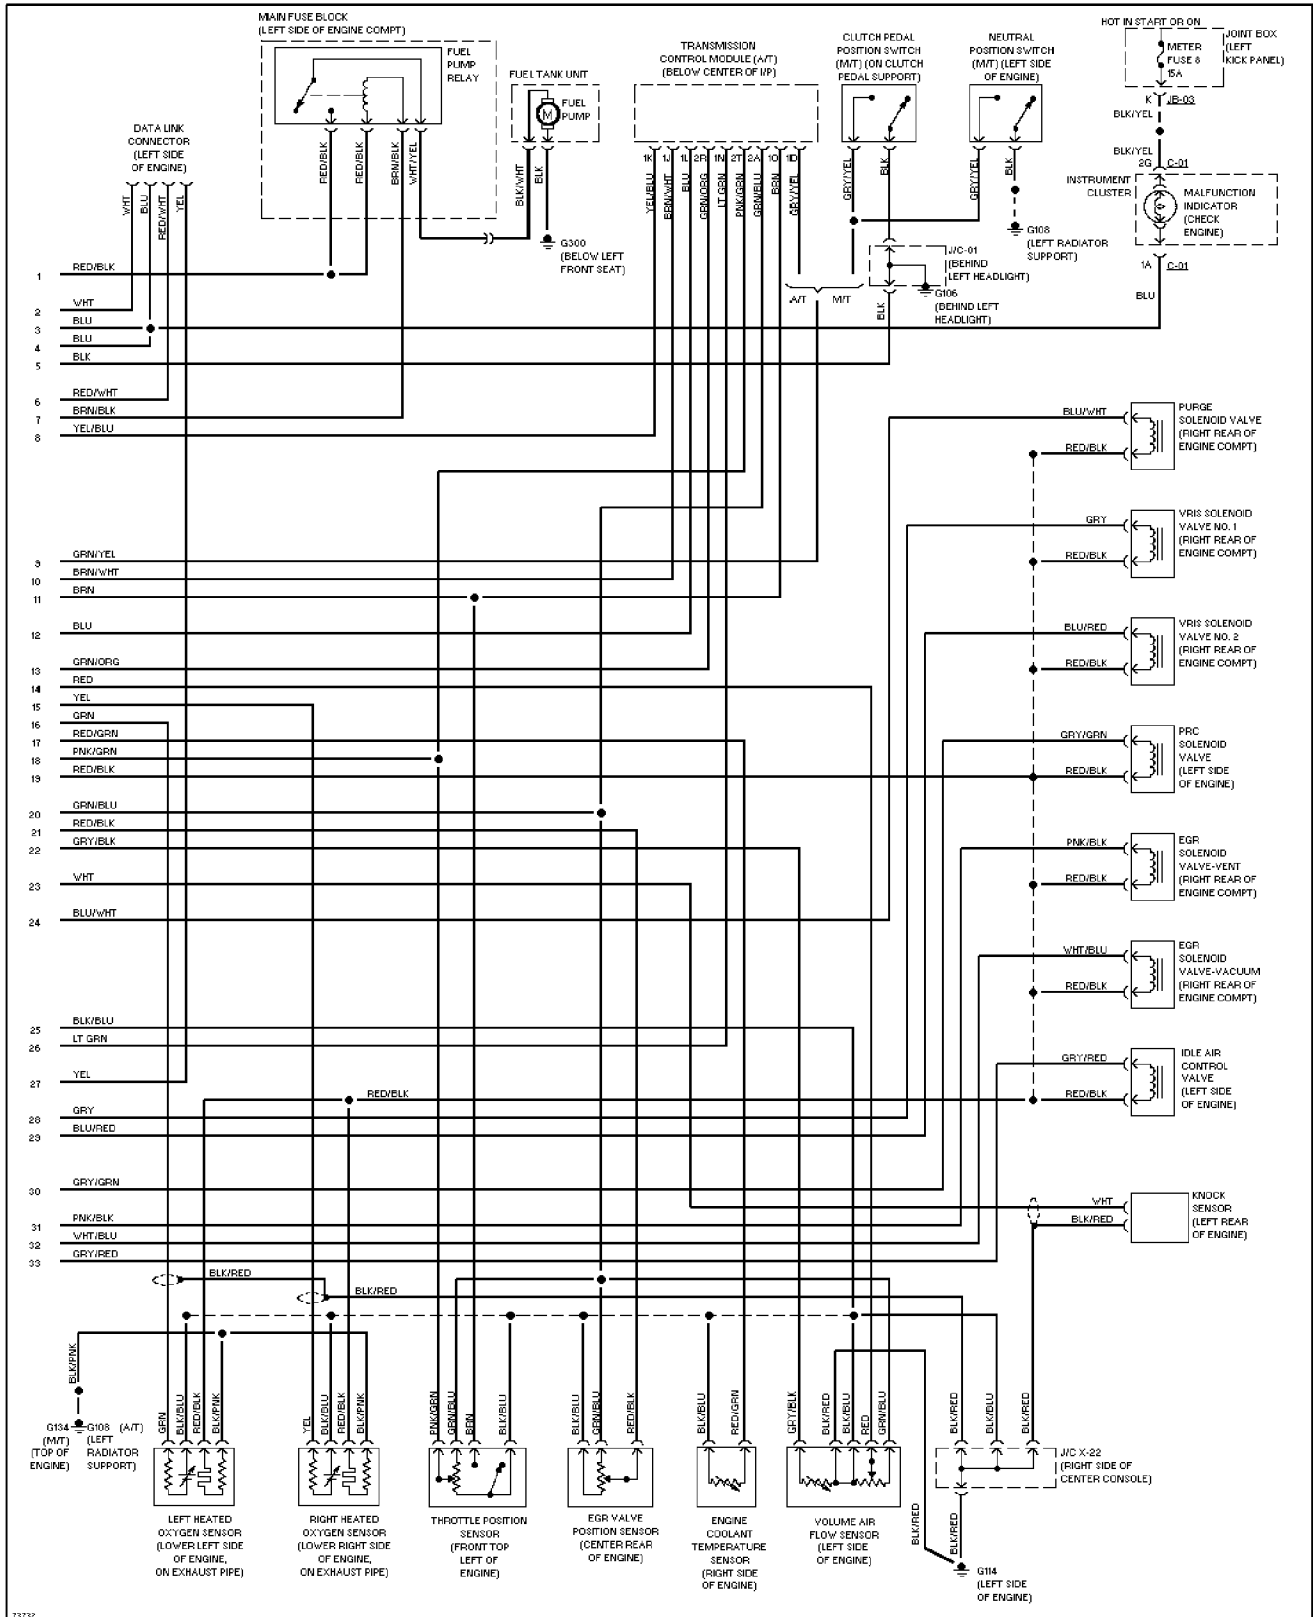

SYSTEM WIRING DIAGRAMS

Power Top/Sunroof Circuits

1995 Mazda 626

SYSTEM WIRING DIAGRAMS

2.5L, Engine Performance Circuits (1 of 2)

1995 Mazda 626

SYSTEM WIRING DIAGRAMS

2.5L, Engine Performance Circuits (2 of 2)

1995 Mazda 626

SYSTEM WIRING DIAGRAMS

Back-up Lamps Circuit

1995 Mazda 626

SYSTEM WIRING DIAGRAMS

Exterior Lamps Circuit

1995 Mazda 626

SYSTEM WIRING DIAGRAMS