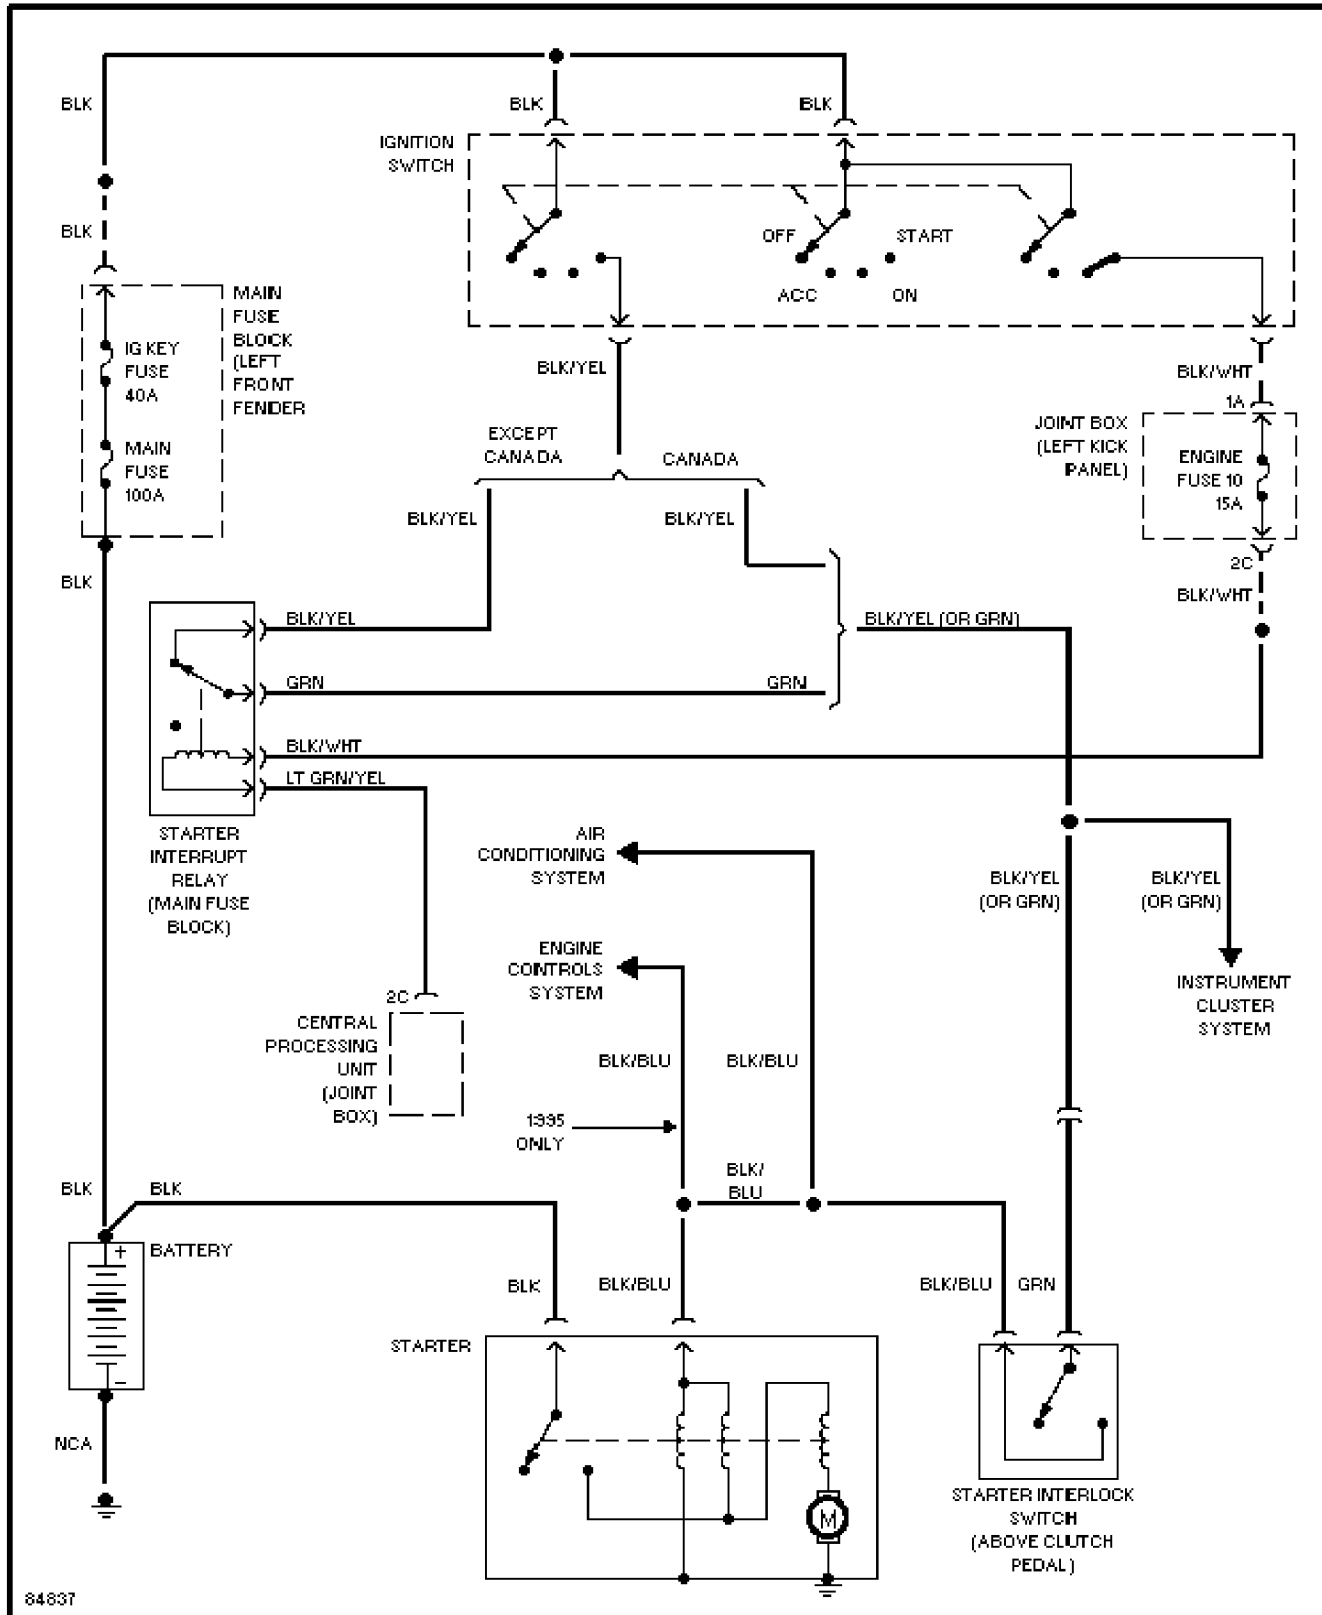

Shift Interlock Circuit

1995 Mazda 626

SYSTEM WIRING DIAGRAMS

2.0L, Starting Circuit, AT

1995 Mazda 626

SYSTEM WIRING DIAGRAMS

2.0L, Starting Circuit, M/T

1995 Mazda 626

SYSTEM WIRING DIAGRAMS

2.0L, Starting/Charging Circuit, A/T

1995 Mazda 626

SYSTEM WIRING DIAGRAMS

2.0L, Starting/Charging Circuit, M/T

1995 Mazda 626

SYSTEM WIRING DIAGRAMS

Charging Circuit

1995 Mazda 626

SYSTEM WIRING DIAGRAMS

2.5L, Starting Circuit, AT

1995 Mazda 626

SYSTEM WIRING DIAGRAMS

2.5L, Starting Circuit, M/T

1995 Mazda 626

SYSTEM WIRING DIAGRAMS