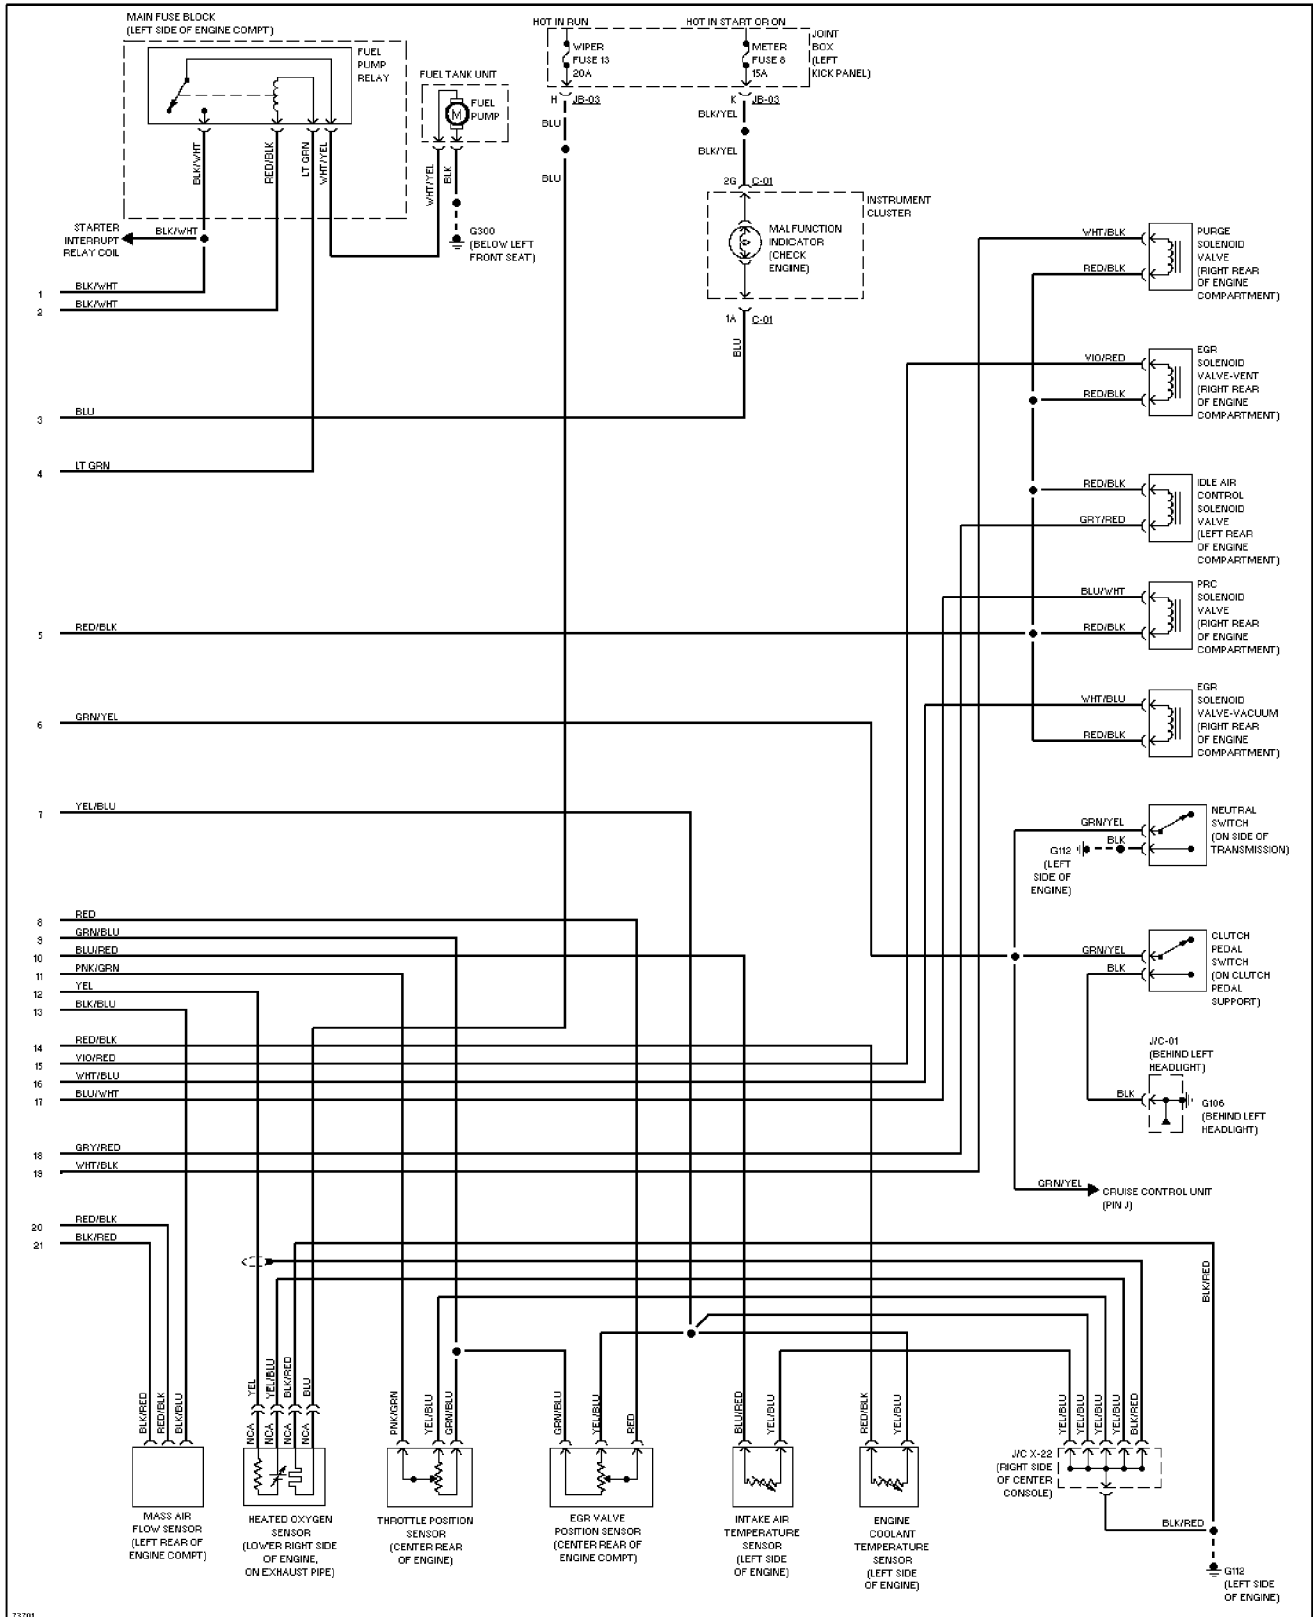

SYSTEM WIRING DIAGRAMS

2.0L, Engine Performance Circuits, M/T (2 of 2)

1995 Mazda 626