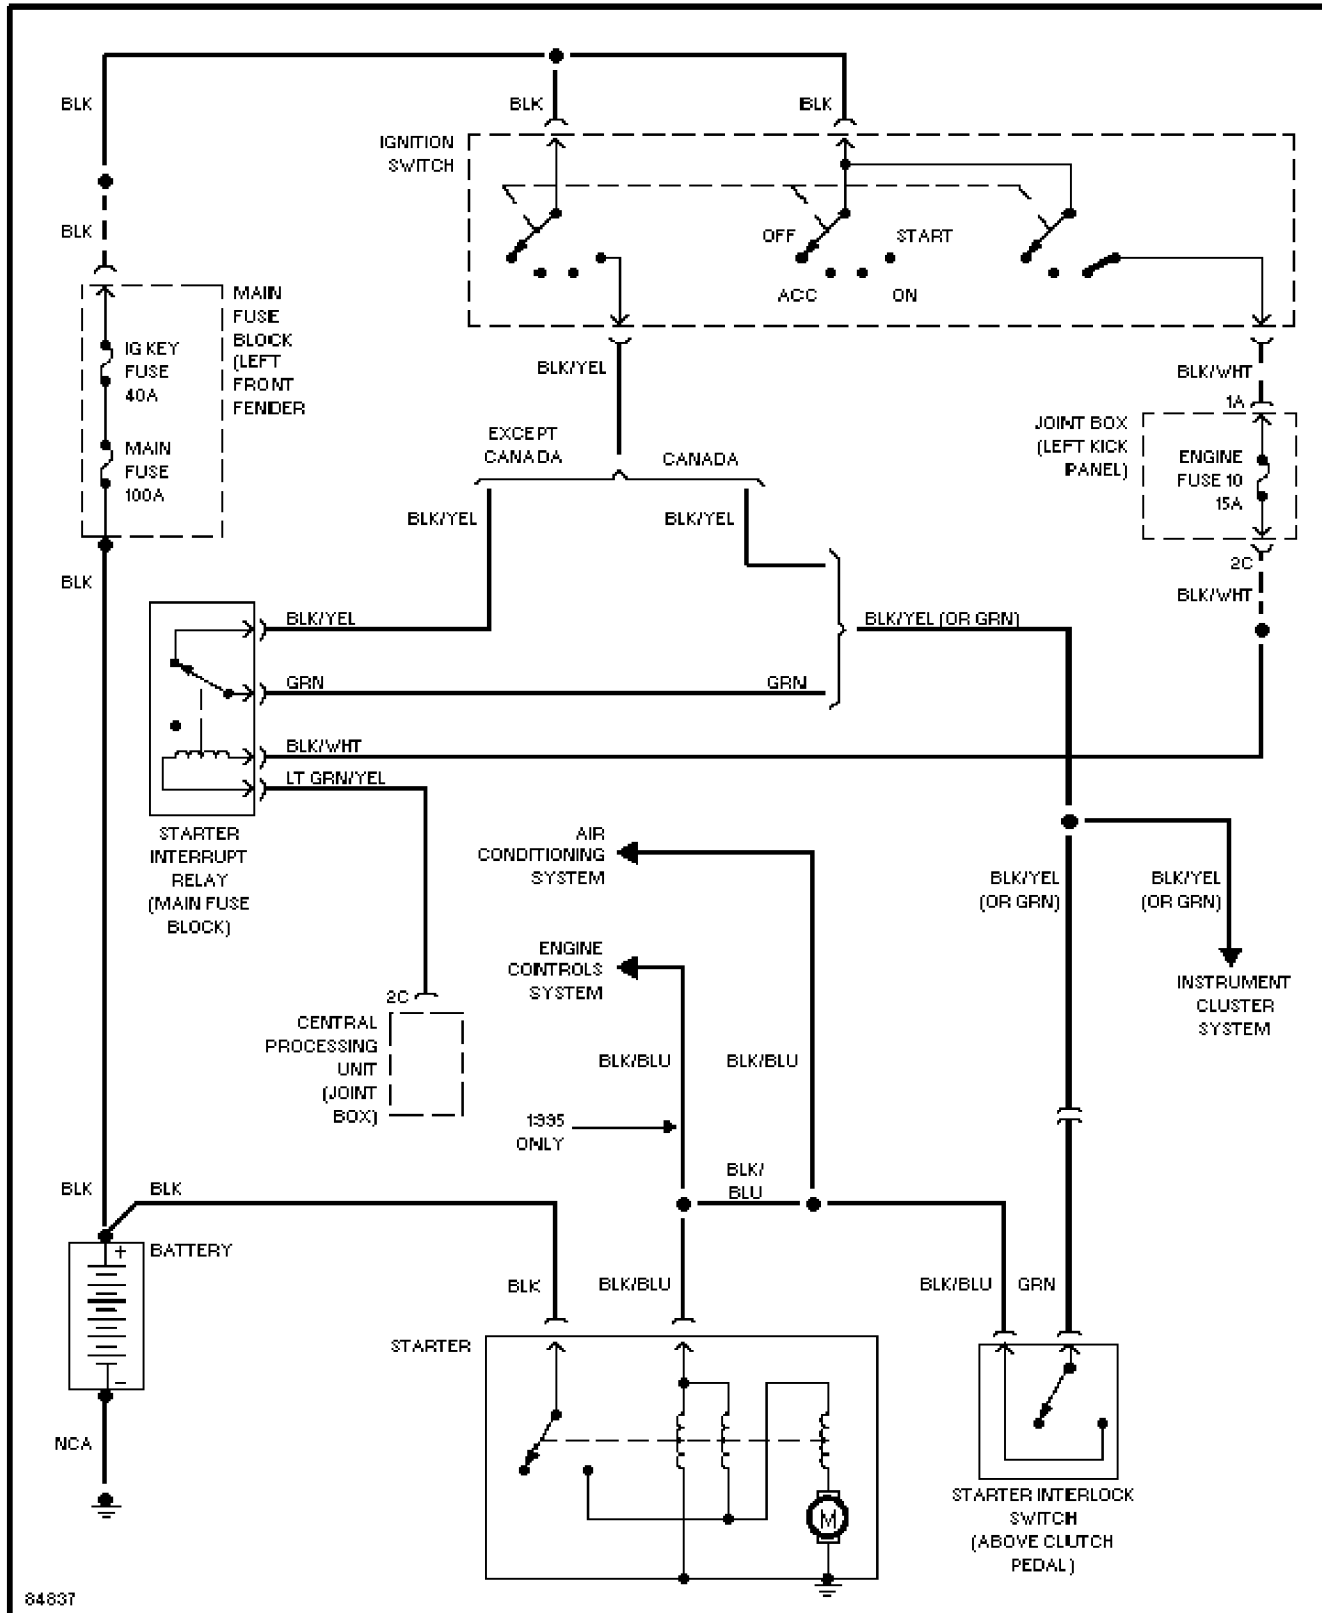

Shift Interlock Circuit

1995 Mazda 626

SYSTEM WIRING DIAGRAMS

2.0L, Starting Circuit, AT

1995 Mazda 626

SYSTEM WIRING DIAGRAMS

2.0L, Starting Circuit, M/T

1995 Mazda 626

SYSTEM WIRING DIAGRAMS

2.0L, Starting/Charging Circuit, A/T

1995 Mazda 626

SYSTEM WIRING DIAGRAMS

2.0L, Starting/Charging Circuit, M/T

1995 Mazda 626

SYSTEM WIRING DIAGRAMS

Charging Circuit