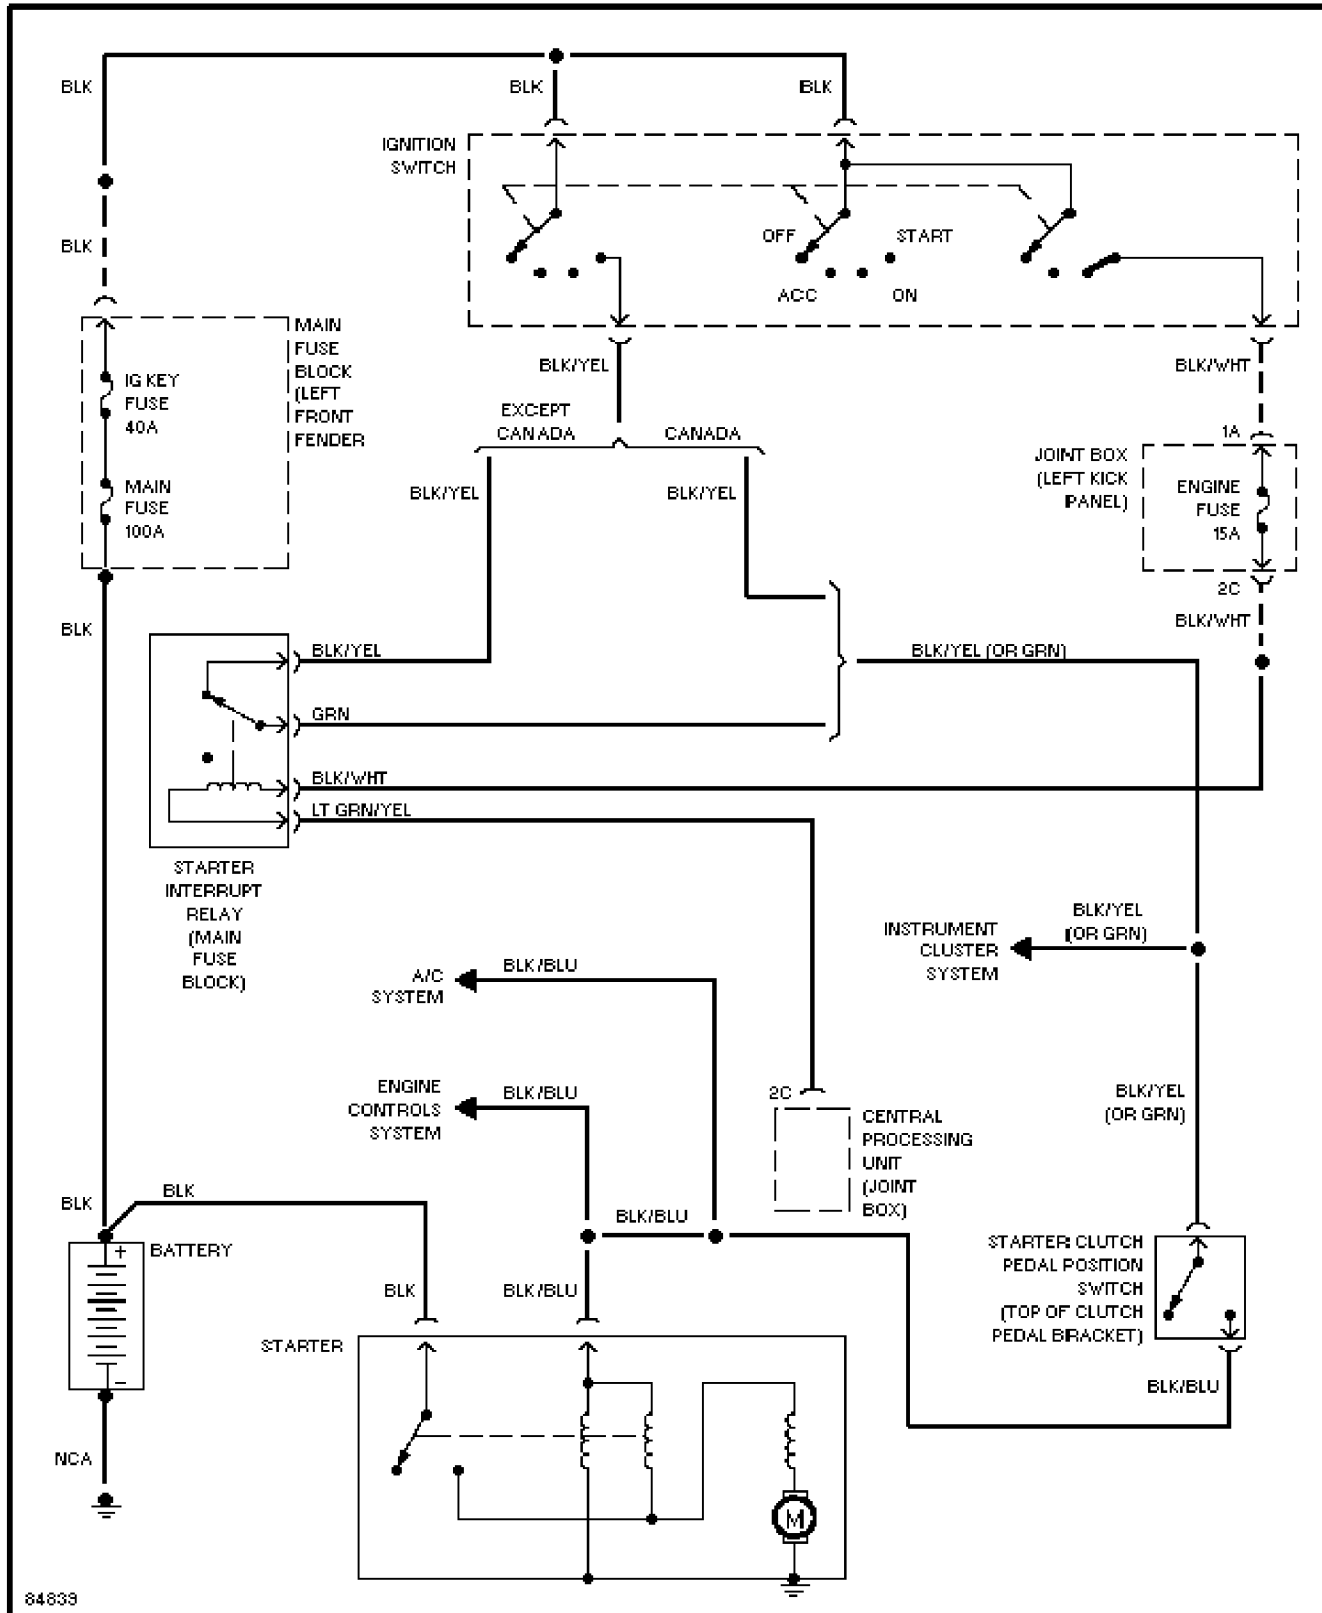

Shift Interlock Circuit

1995 Mazda 626

SYSTEM WIRING DIAGRAMS

2.0L, Starting Circuit, AT

1995 Mazda 626

SYSTEM WIRING DIAGRAMS

2.0L, Starting Circuit, M/T

1995 Mazda 626

SYSTEM WIRING DIAGRAMS

2.0L, Starting/Charging Circuit, A/T

1995 Mazda 626

SYSTEM WIRING DIAGRAMS

2.0L, Starting/Charging Circuit, M/T

1995 Mazda 626

SYSTEM WIRING DIAGRAMS

Charging Circuit

1995 Mazda 626

SYSTEM WIRING DIAGRAMS

2.5L, Starting Circuit, AT

1995 Mazda 626

SYSTEM WIRING DIAGRAMS

2.5L, Starting Circuit, M/T

1995 Mazda 626

SYSTEM WIRING DIAGRAMS

1995 Mazda 626

SYSTEM WIRING DIAGRAMS

2.0L, Transmission Circuit

1995 Mazda 626

SYSTEM WIRING DIAGRAMS

2.5L, Transmission Circuit

1995 Mazda 626