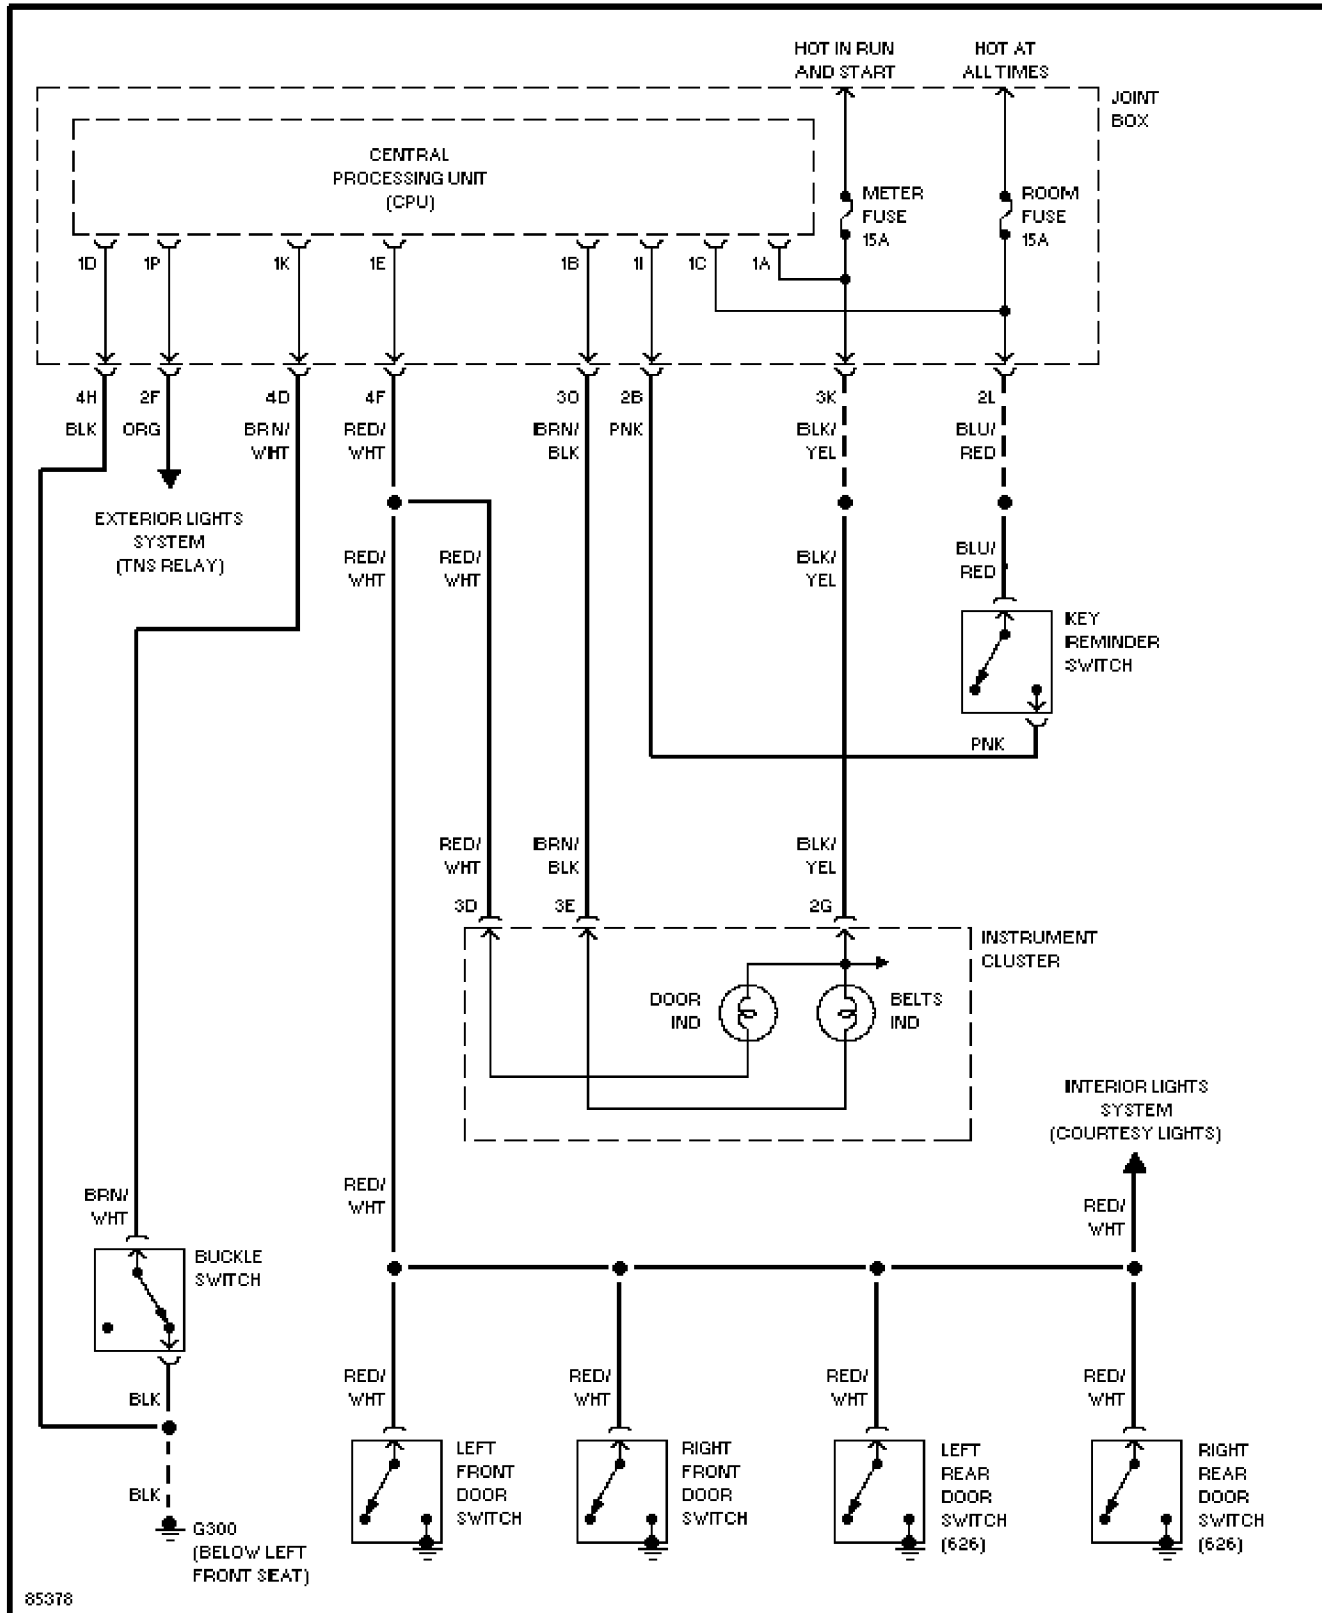

SYSTEM WIRING DIAGRAMS

Power Mirror Circuit

1995 Mazda 626

SYSTEM WIRING DIAGRAMS

Warning System Circuits

1995 Mazda 626

SYSTEM WIRING DIAGRAMS

Wiper/Washer Circuit

1995 Mazda 626

SYSTEM WIRING DIAGRAMS

Power Window Circuit

1995 Mazda 626

SYSTEM WIRING DIAGRAMS

Radio Circuits

1995 Mazda 626

SYSTEM WIRING DIAGRAMS

Shift Interlock Circuit

1995 Mazda 626

SYSTEM WIRING DIAGRAMS

2.0L, Starting Circuit, AT

1995 Mazda 626

SYSTEM WIRING DIAGRAMS

2.0L, Starting Circuit, M/T

1995 Mazda 626