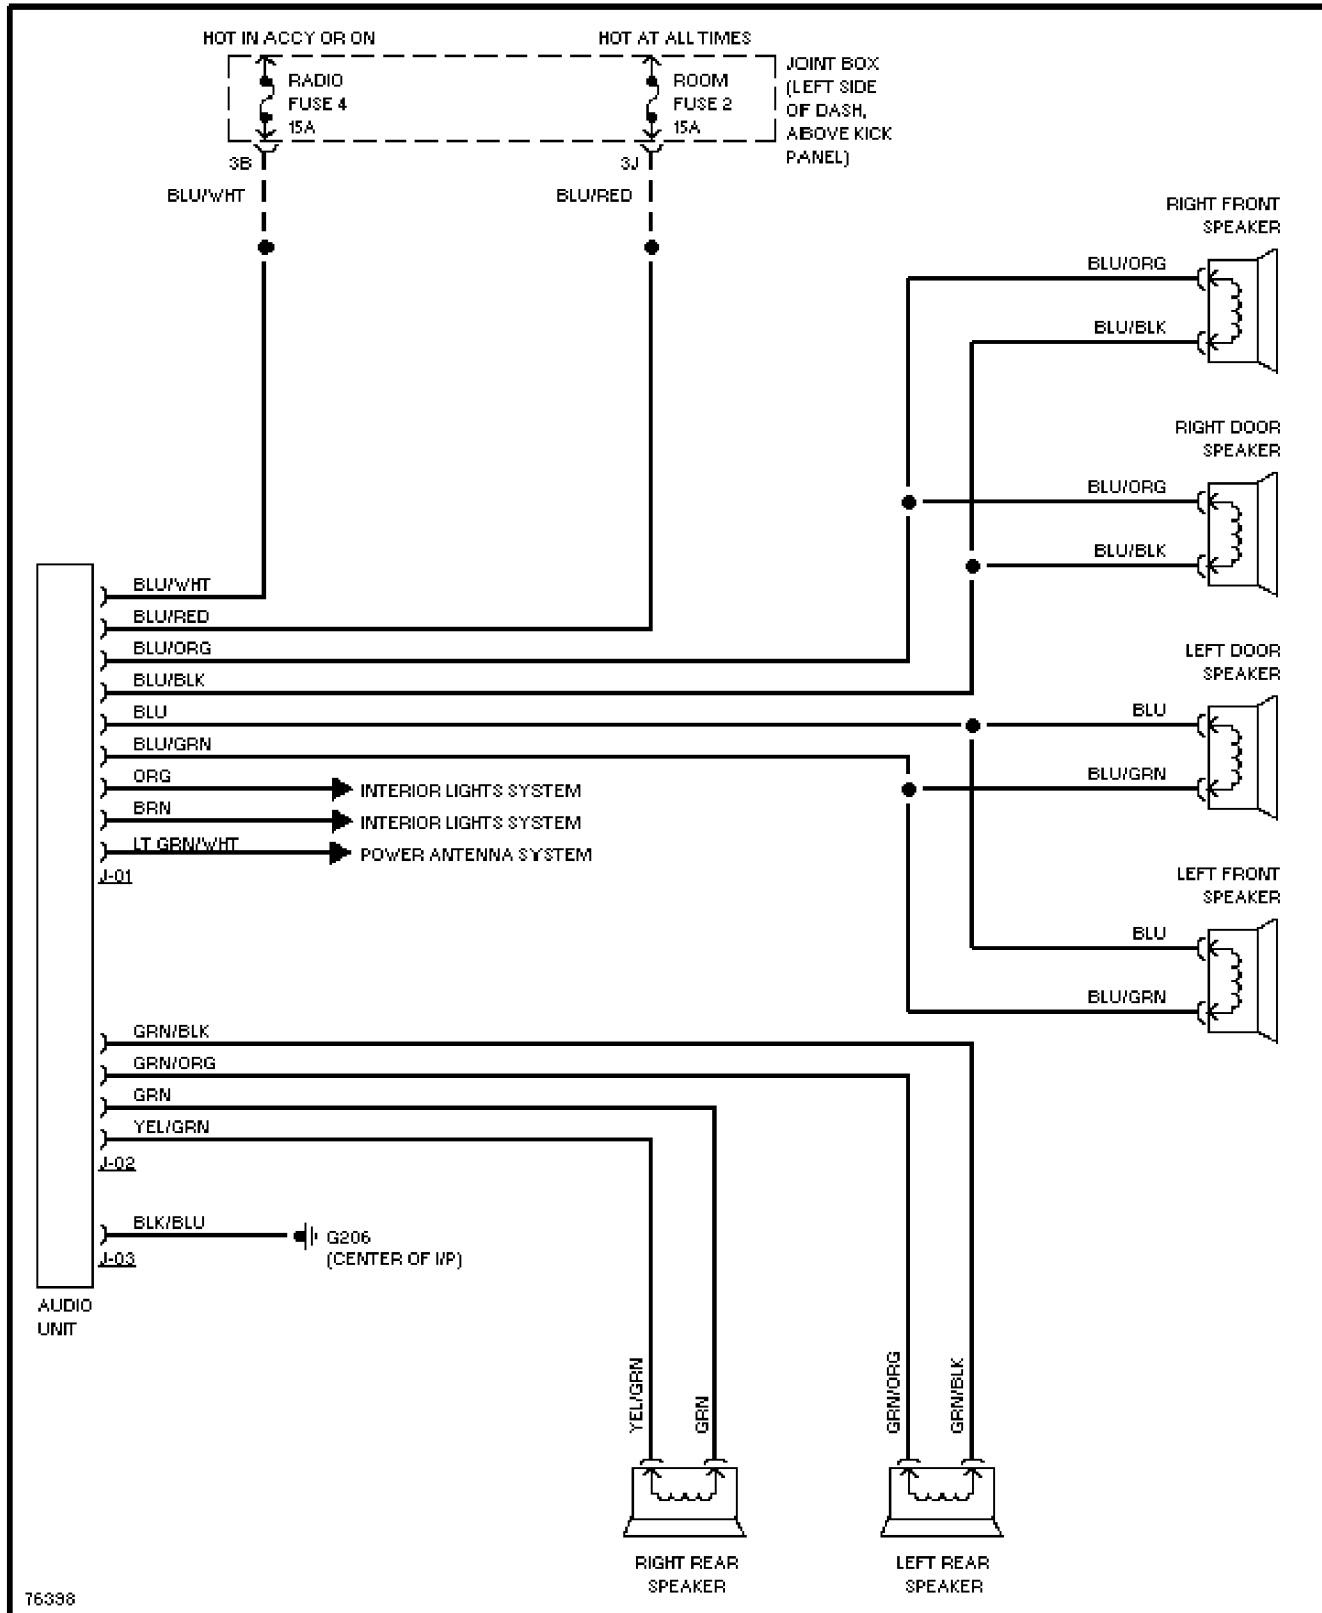

SYSTEM WIRING DIAGRAMS

Power Mirror Circuit

1995 Mazda 626

SYSTEM WIRING DIAGRAMS

Warning System Circuits

1995 Mazda 626

SYSTEM WIRING DIAGRAMS

Wiper/Washer Circuit

1995 Mazda 626

SYSTEM WIRING DIAGRAMS

Power Window Circuit

1995 Mazda 626

SYSTEM WIRING DIAGRAMS

Radio Circuits

1995 Mazda 626

SYSTEM WIRING DIAGRAMS

Shift Interlock Circuit

1995 Mazda 626

SYSTEM WIRING DIAGRAMS

2.0L, Starting Circuit, AT

1995 Mazda 626

SYSTEM WIRING DIAGRAMS

2.0L, Starting Circuit, M/T

1995 Mazda 626

SYSTEM WIRING DIAGRAMS

2.0L, Starting/Charging Circuit, A/T

1995 Mazda 626

SYSTEM WIRING DIAGRAMS

2.0L, Starting/Charging Circuit, M/T

1995 Mazda 626

SYSTEM WIRING DIAGRAMS

Charging Circuit