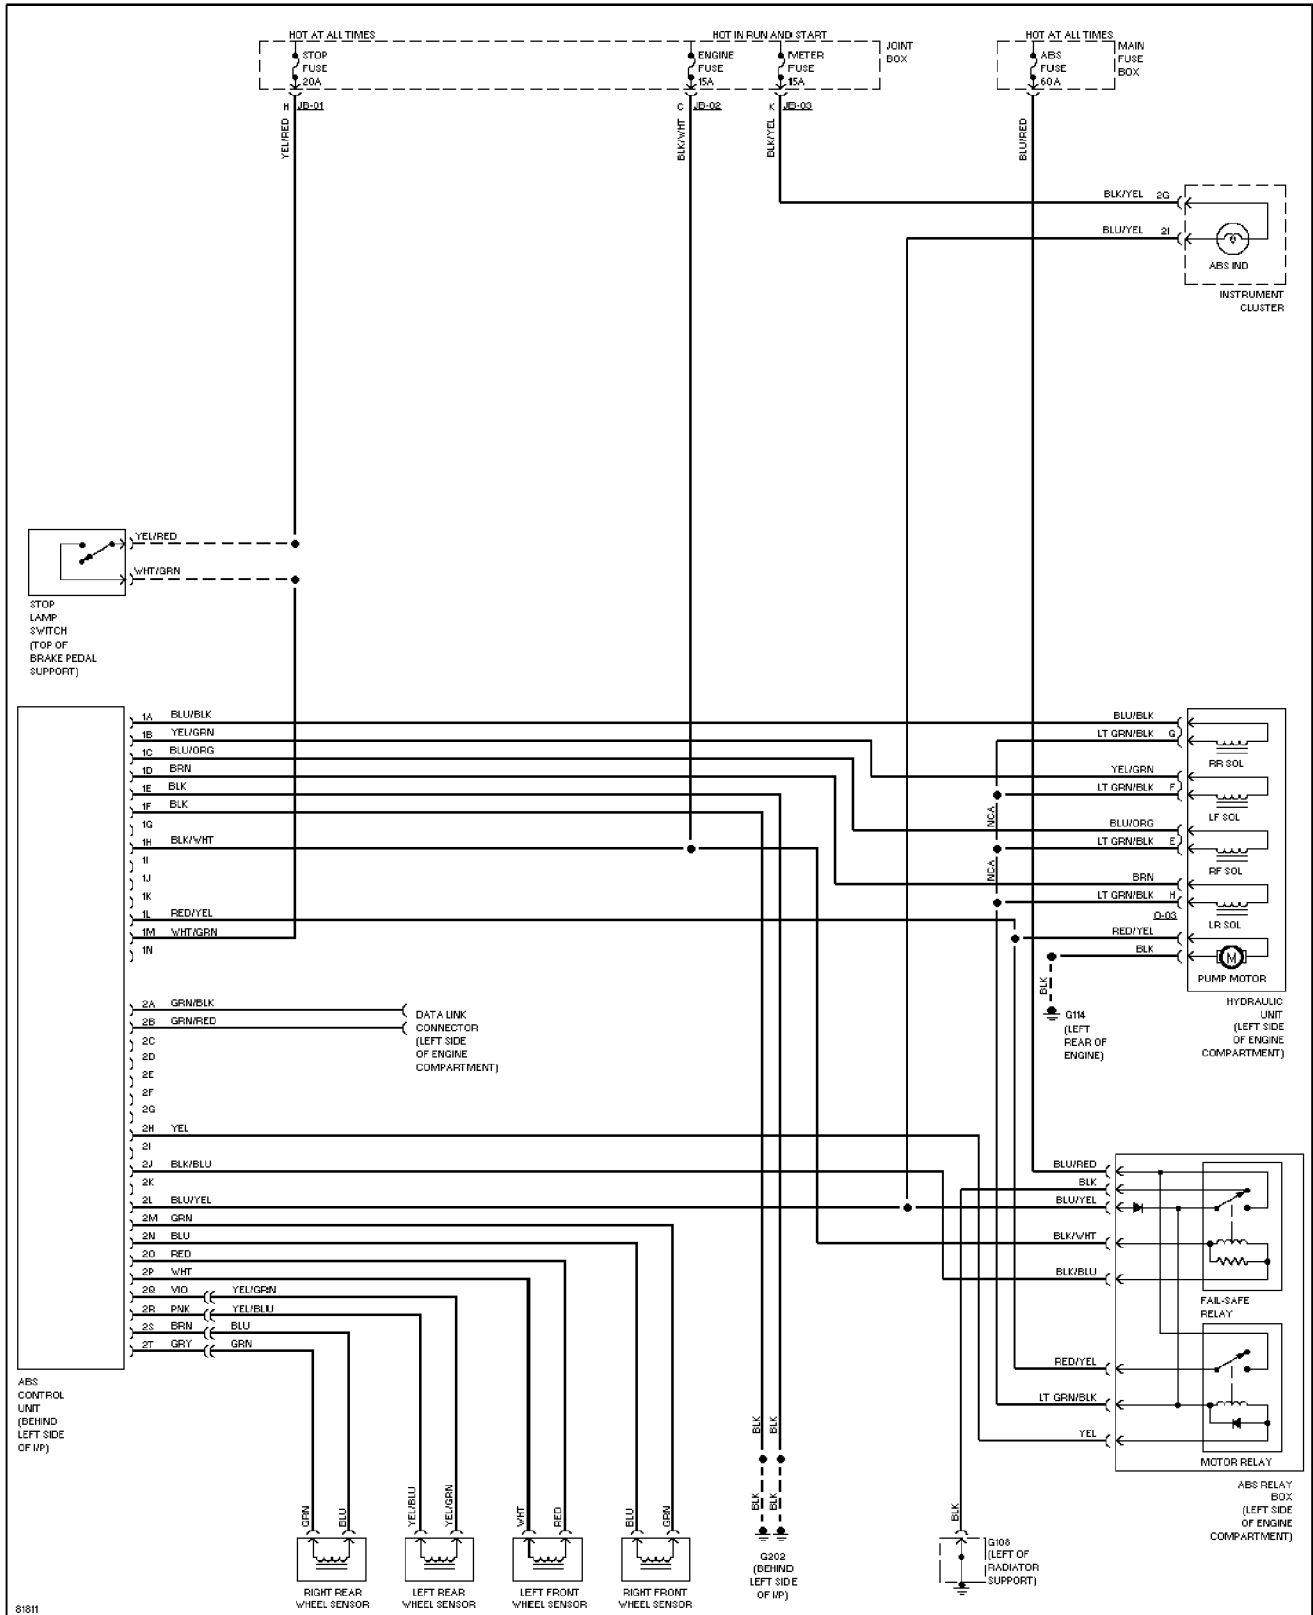

SYSTEM WIRING DIAGRAMS

2.5L, A/C Circuit (1 of 2)

1995 Mazda 626

SYSTEM WIRING DIAGRAMS

2.5L, A/C Circuit (2 of 2)

1995 Mazda 626

SYSTEM WIRING DIAGRAMS

Heater Circuit

1995 Mazda 626

SYSTEM WIRING DIAGRAMS

Anti-lock Brake Circuits

1995 Mazda 626

SYSTEM WIRING DIAGRAMS

Anti-theft Circuit

1995 Mazda 626

SYSTEM WIRING DIAGRAMS