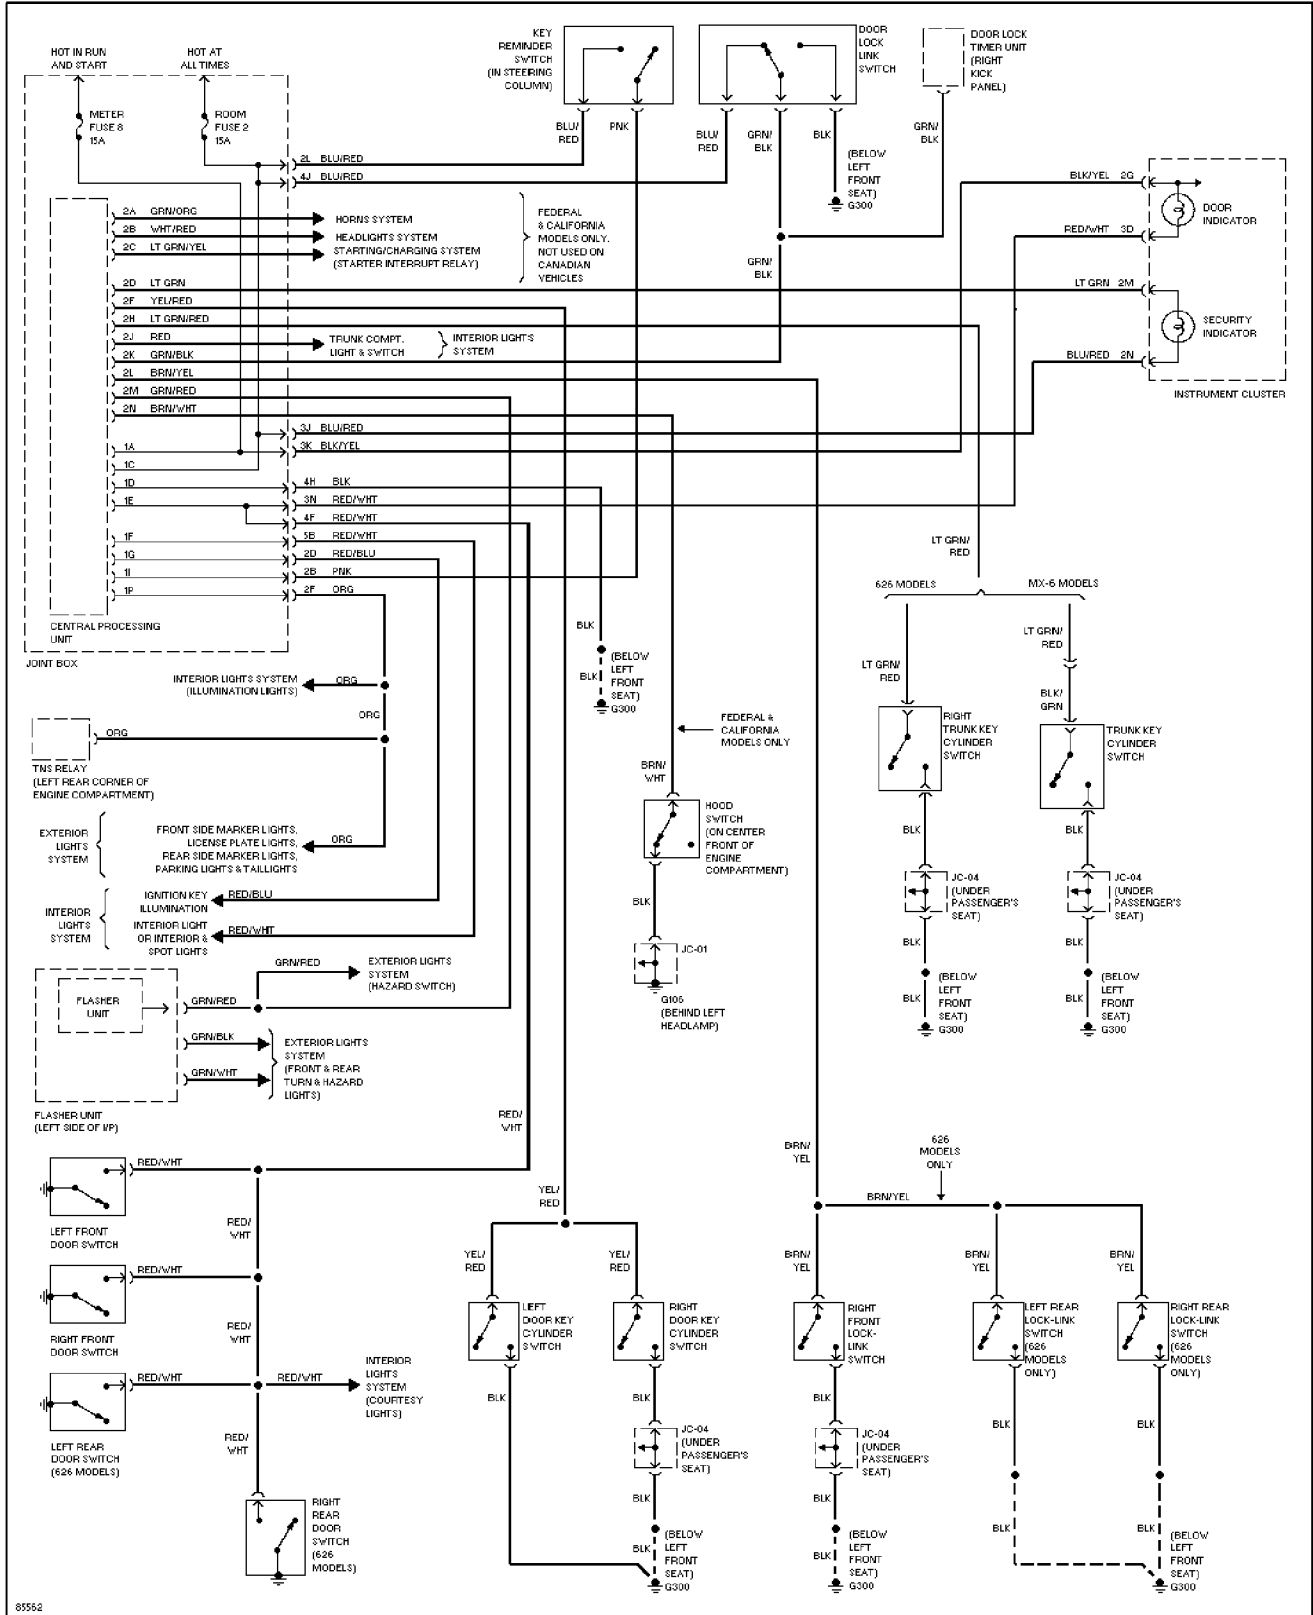

1995 Mazda 626

SYSTEM WIRING DIAGRAMS

Anti-lock Brake Circuits

1995 Mazda 626

SYSTEM WIRING DIAGRAMS

Anti-theft Circuit

1995 Mazda 626

SYSTEM WIRING DIAGRAMS

Body Computer Circuits

1995 Mazda 626

SYSTEM WIRING DIAGRAMS

2.0L, Computer Data Lines, A/T

1995 Mazda 626

SYSTEM WIRING DIAGRAMS

2.0L, Computer Data Lines, M/T

1995 Mazda 626