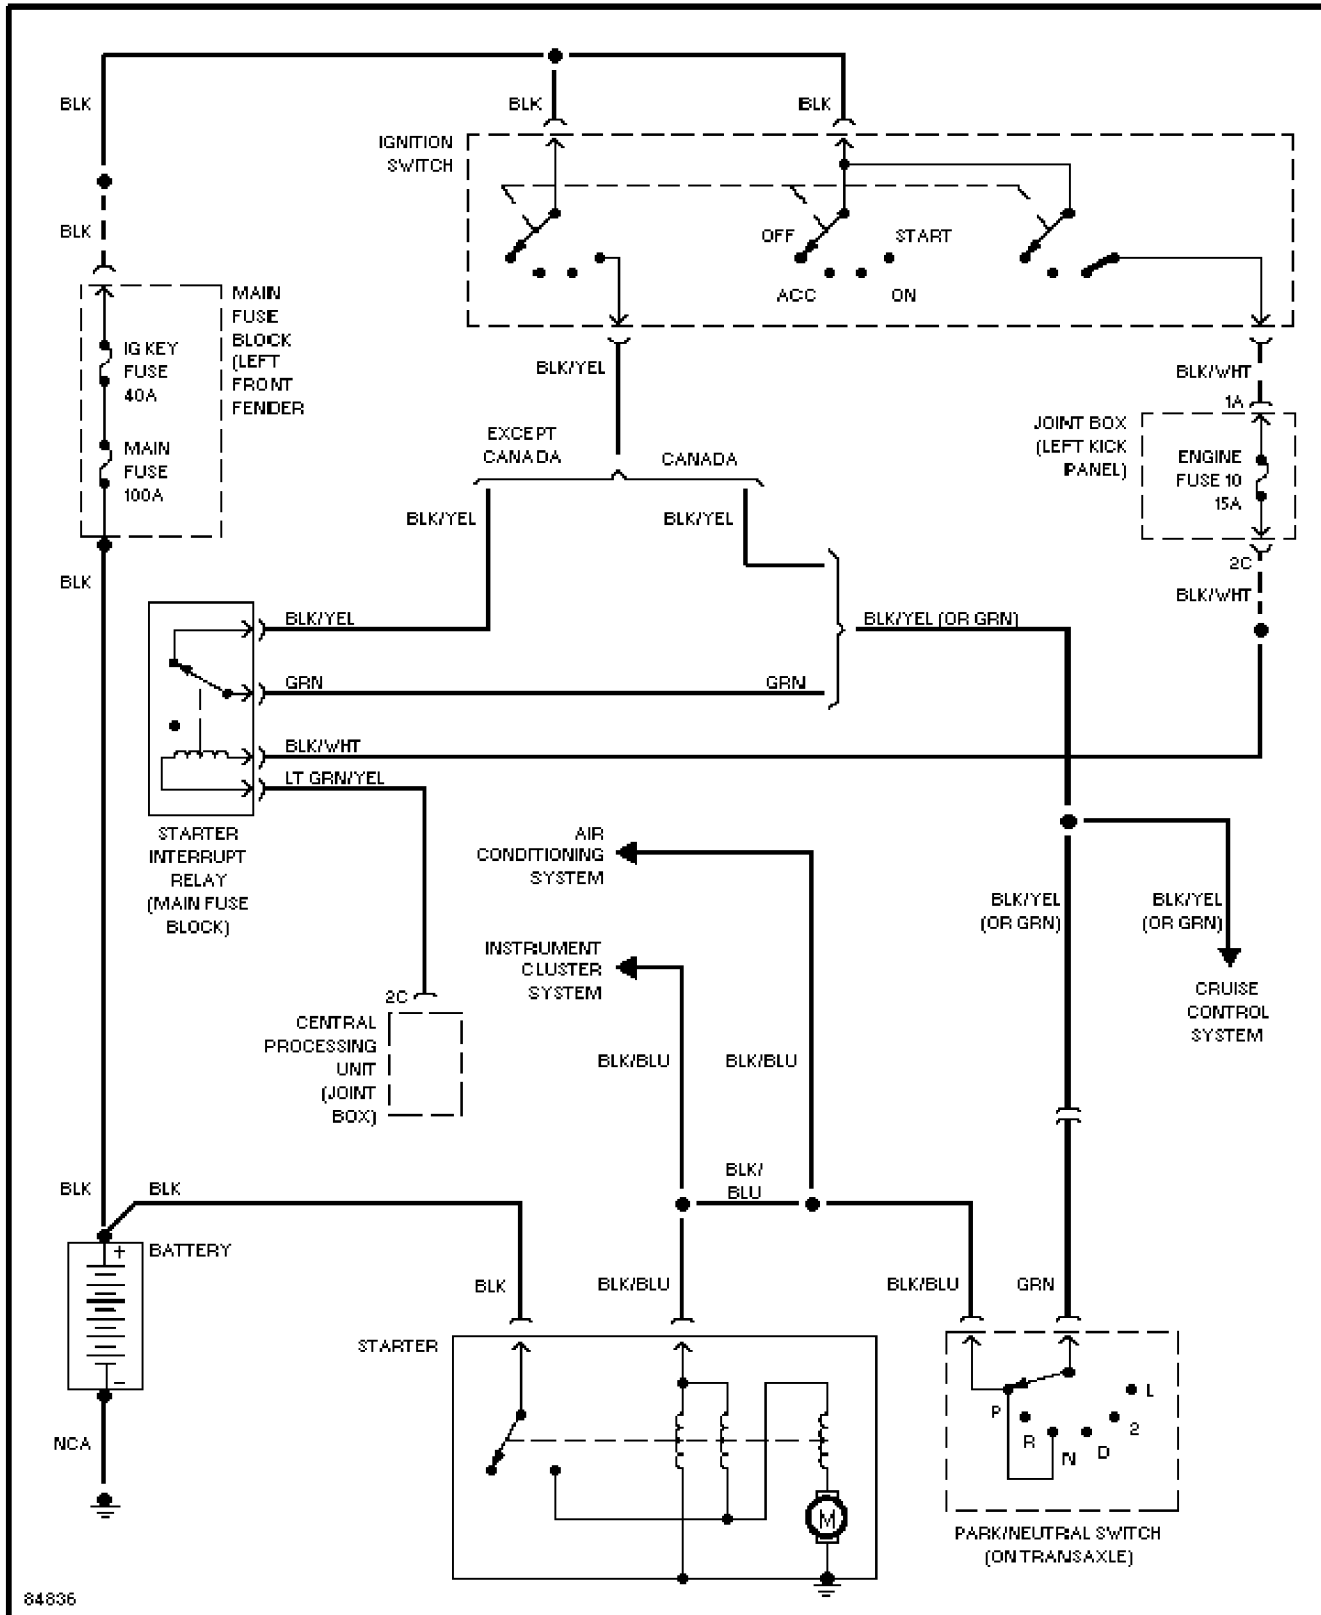

Shift Interlock Circuit

1995 Mazda 626

SYSTEM WIRING DIAGRAMS

2.0L, Starting Circuit, AT

1995 Mazda 626

SYSTEM WIRING DIAGRAMS

2.0L, Starting Circuit, M/T

1995 Mazda 626

SYSTEM WIRING DIAGRAMS

2.0L, Starting/Charging Circuit, A/T

1995 Mazda 626

SYSTEM WIRING DIAGRAMS

2.0L, Starting/Charging Circuit, M/T

1995 Mazda 626

SYSTEM WIRING DIAGRAMS

Charging Circuit