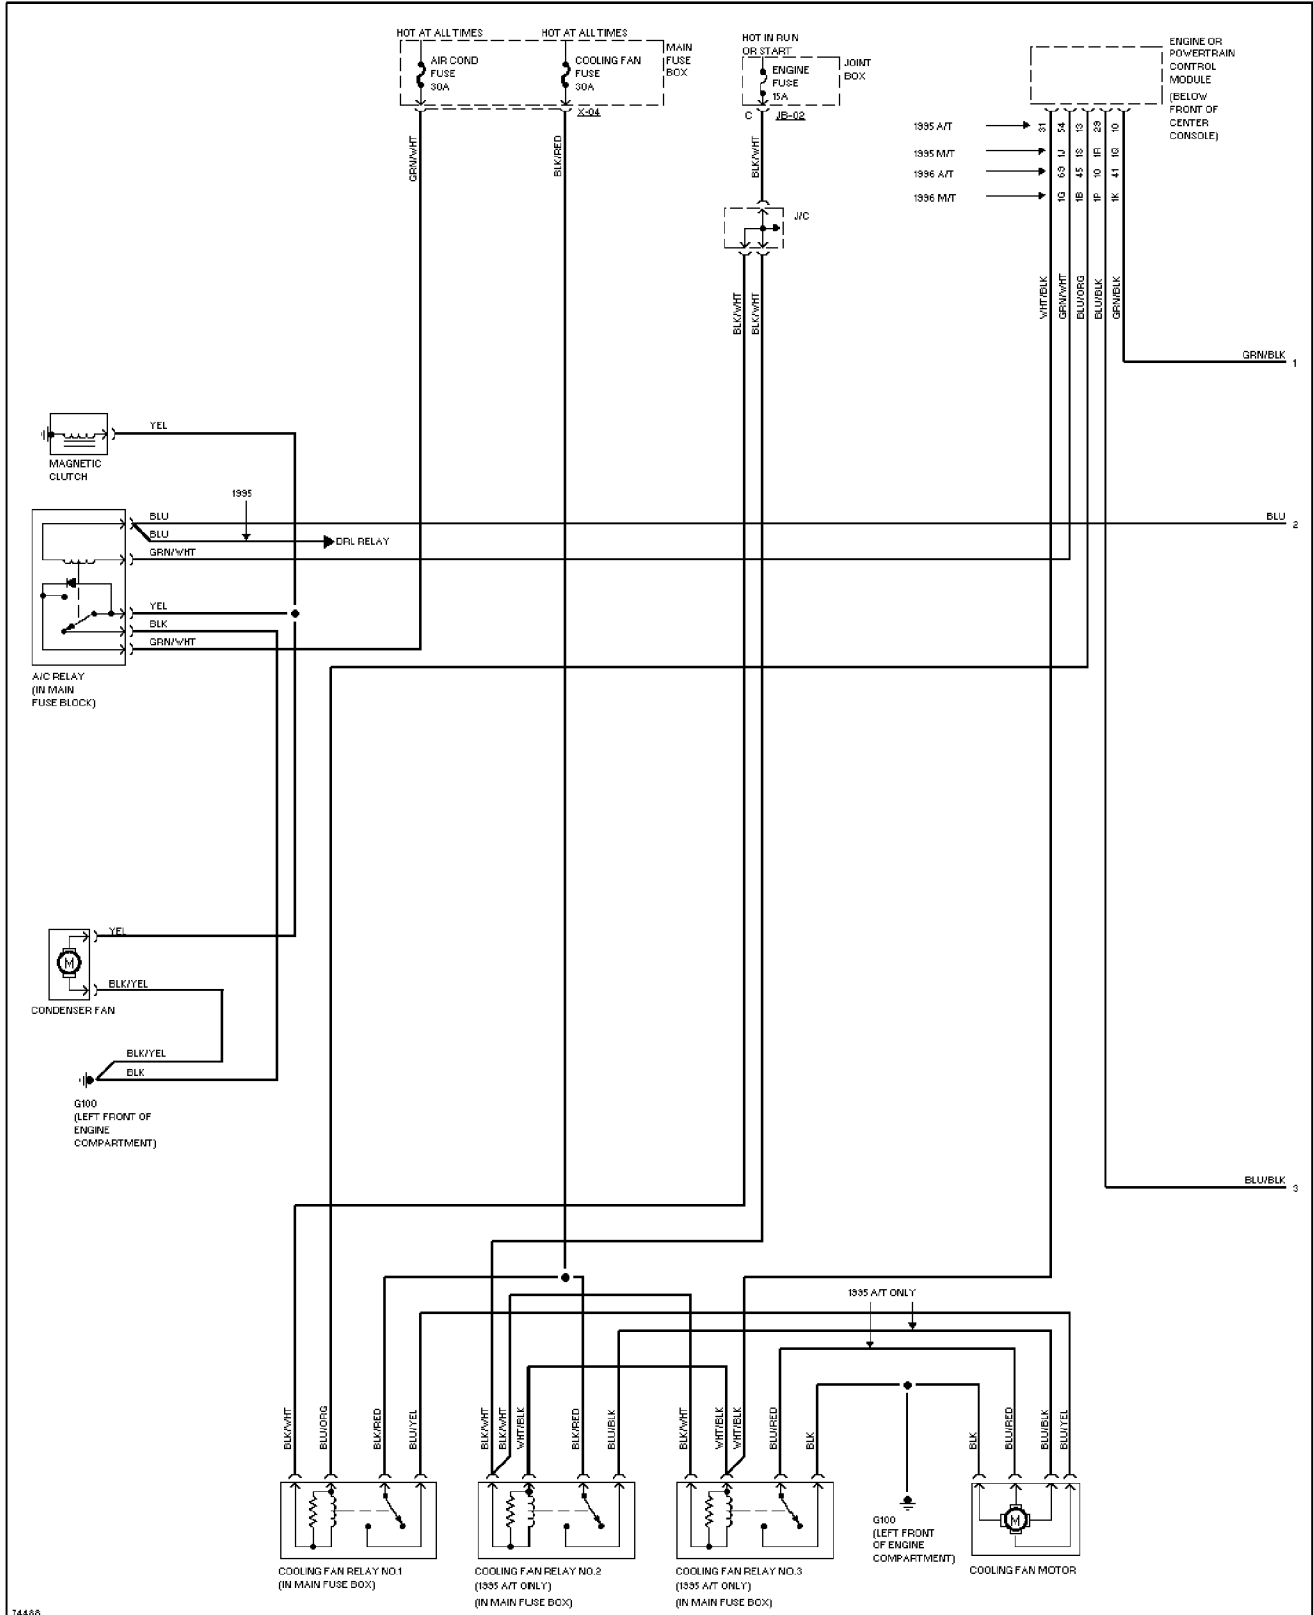

SYSTEM WIRING DIAGRAMS

2.0L, A/C Circuit (1 of 2)

1995 Mazda 626

cdr@wp.pl

SYSTEM WIRING DIAGRAMS

2.0L, Engine Performance Circuits, M/T (1 of 2)

1995 Mazda 626

SYSTEM WIRING DIAGRAMS