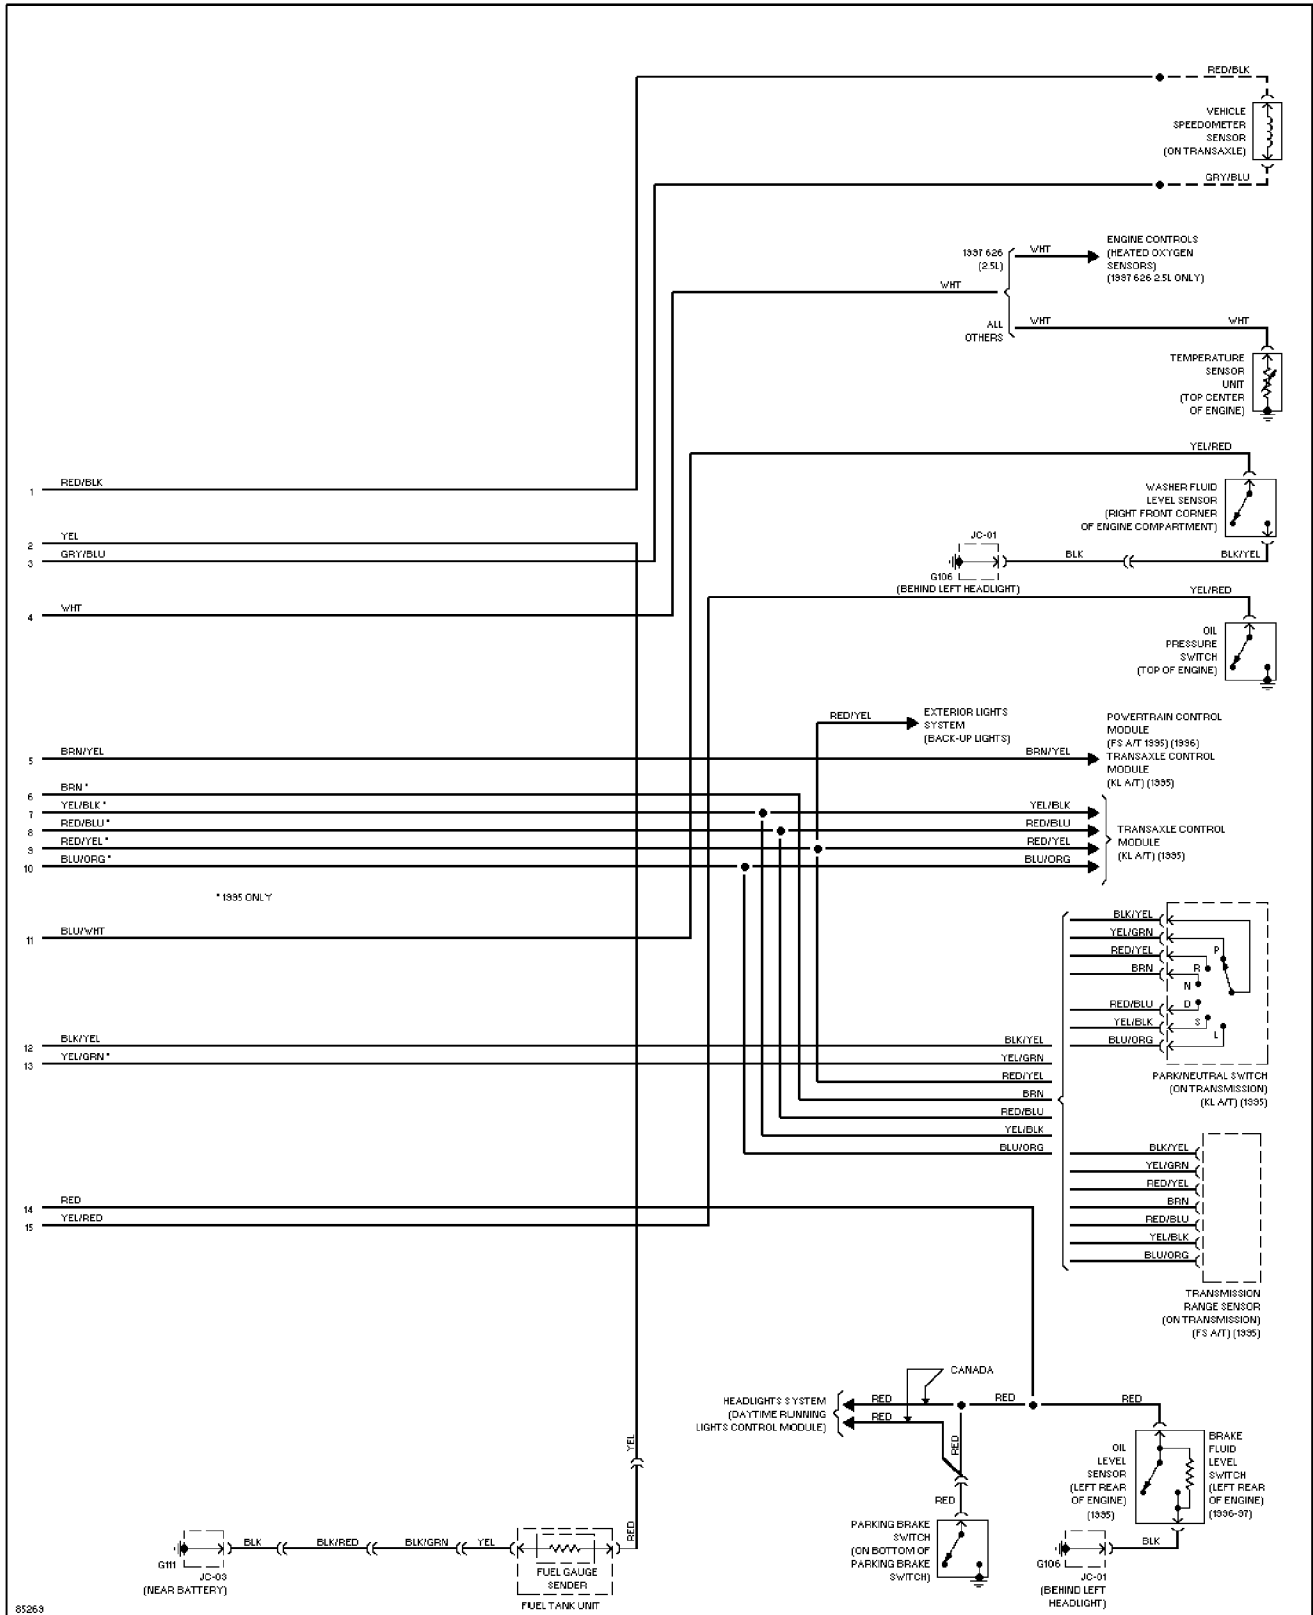

Ground Distribution Circuit

1995 Mazda 626

SYSTEM WIRING DIAGRAMS

Headlight Circuit, W/ DRL

1995 Mazda 626

SYSTEM WIRING DIAGRAMS

Headlight Circuit, W/O DRL

1995 Mazda 626

SYSTEM WIRING DIAGRAMS

Horn Circuit

1995 Mazda 626

SYSTEM WIRING DIAGRAMS

Instrument Cluster Circuit (1 of 2)

1995 Mazda 626

SYSTEM WIRING DIAGRAMS

Instrument Cluster Circuit (2 of 2)

1995 Mazda 626

SYSTEM WIRING DIAGRAMS

Instrument Illumination Circuit

1995 Mazda 626

SYSTEM WIRING DIAGRAMS

Power Antenna Circuit

1995 Mazda 626

SYSTEM WIRING DIAGRAMS