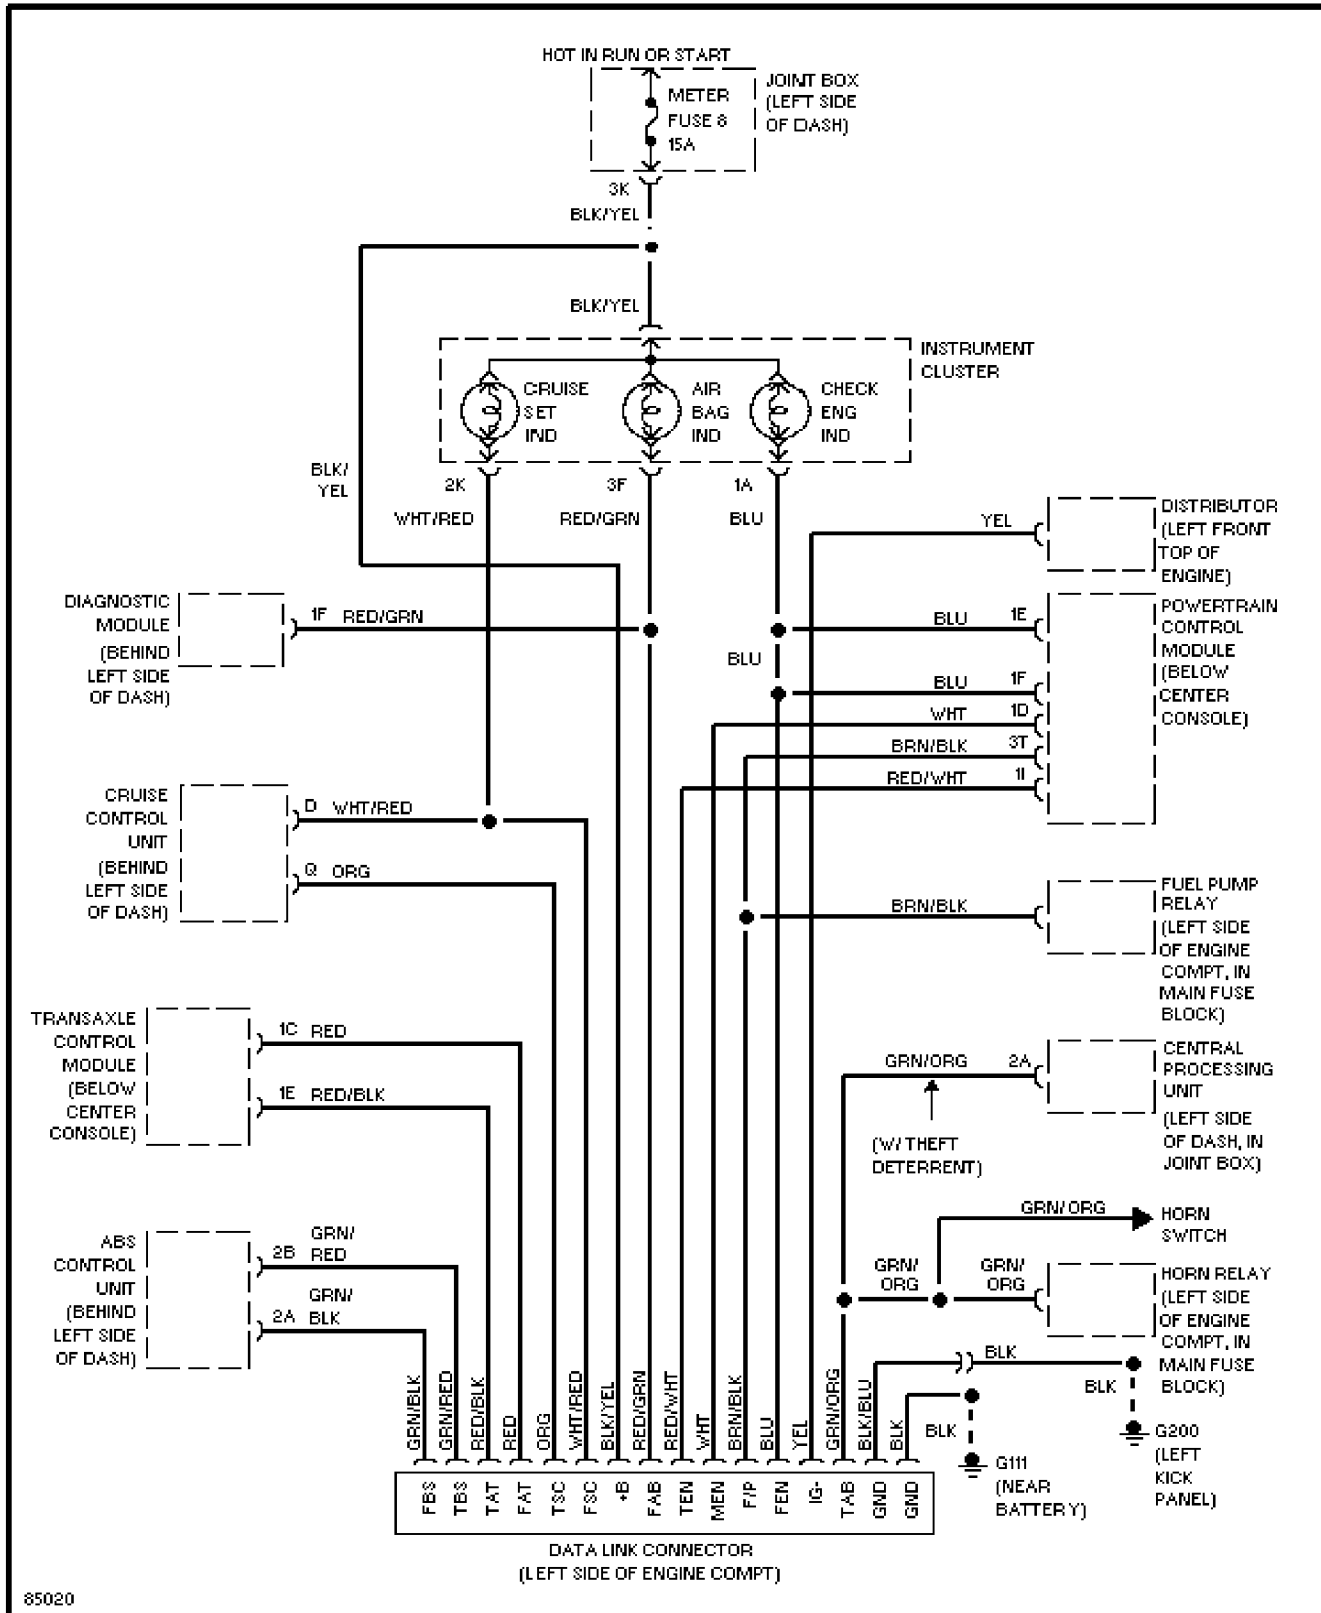

SYSTEM WIRING DIAGRAMS

2.5L, Data Link Connector Circuit

1995 Mazda 626