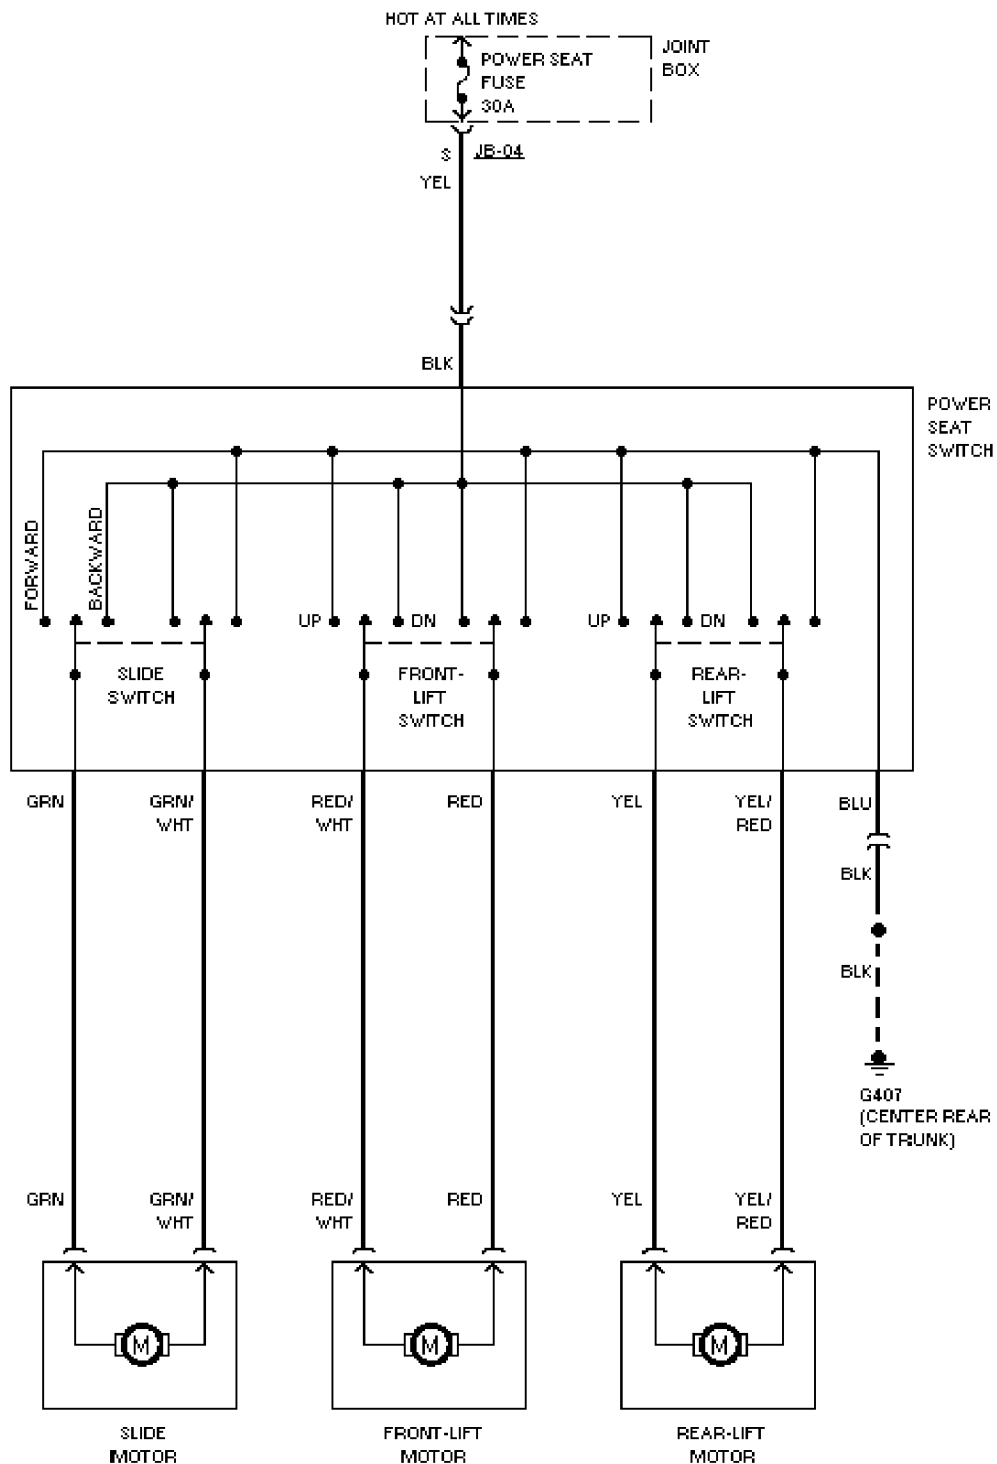

1995 Mazda 626

SYSTEM WIRING DIAGRAMS

Cruise Control Circuit

1995 Mazda 626

SYSTEM WIRING DIAGRAMS

Defogger Circuit

1995 Mazda 626

SYSTEM WIRING DIAGRAMS

2.0L, Engine Performance Circuits, A/T (1 of 2)

1995 Mazda 626

SYSTEM WIRING DIAGRAMS

2.0L, Engine Performance Circuits, A/T (2 of 2)

1995 Mazda 626

SYSTEM WIRING DIAGRAMS

Power Seat Circuits

1995 Mazda 626