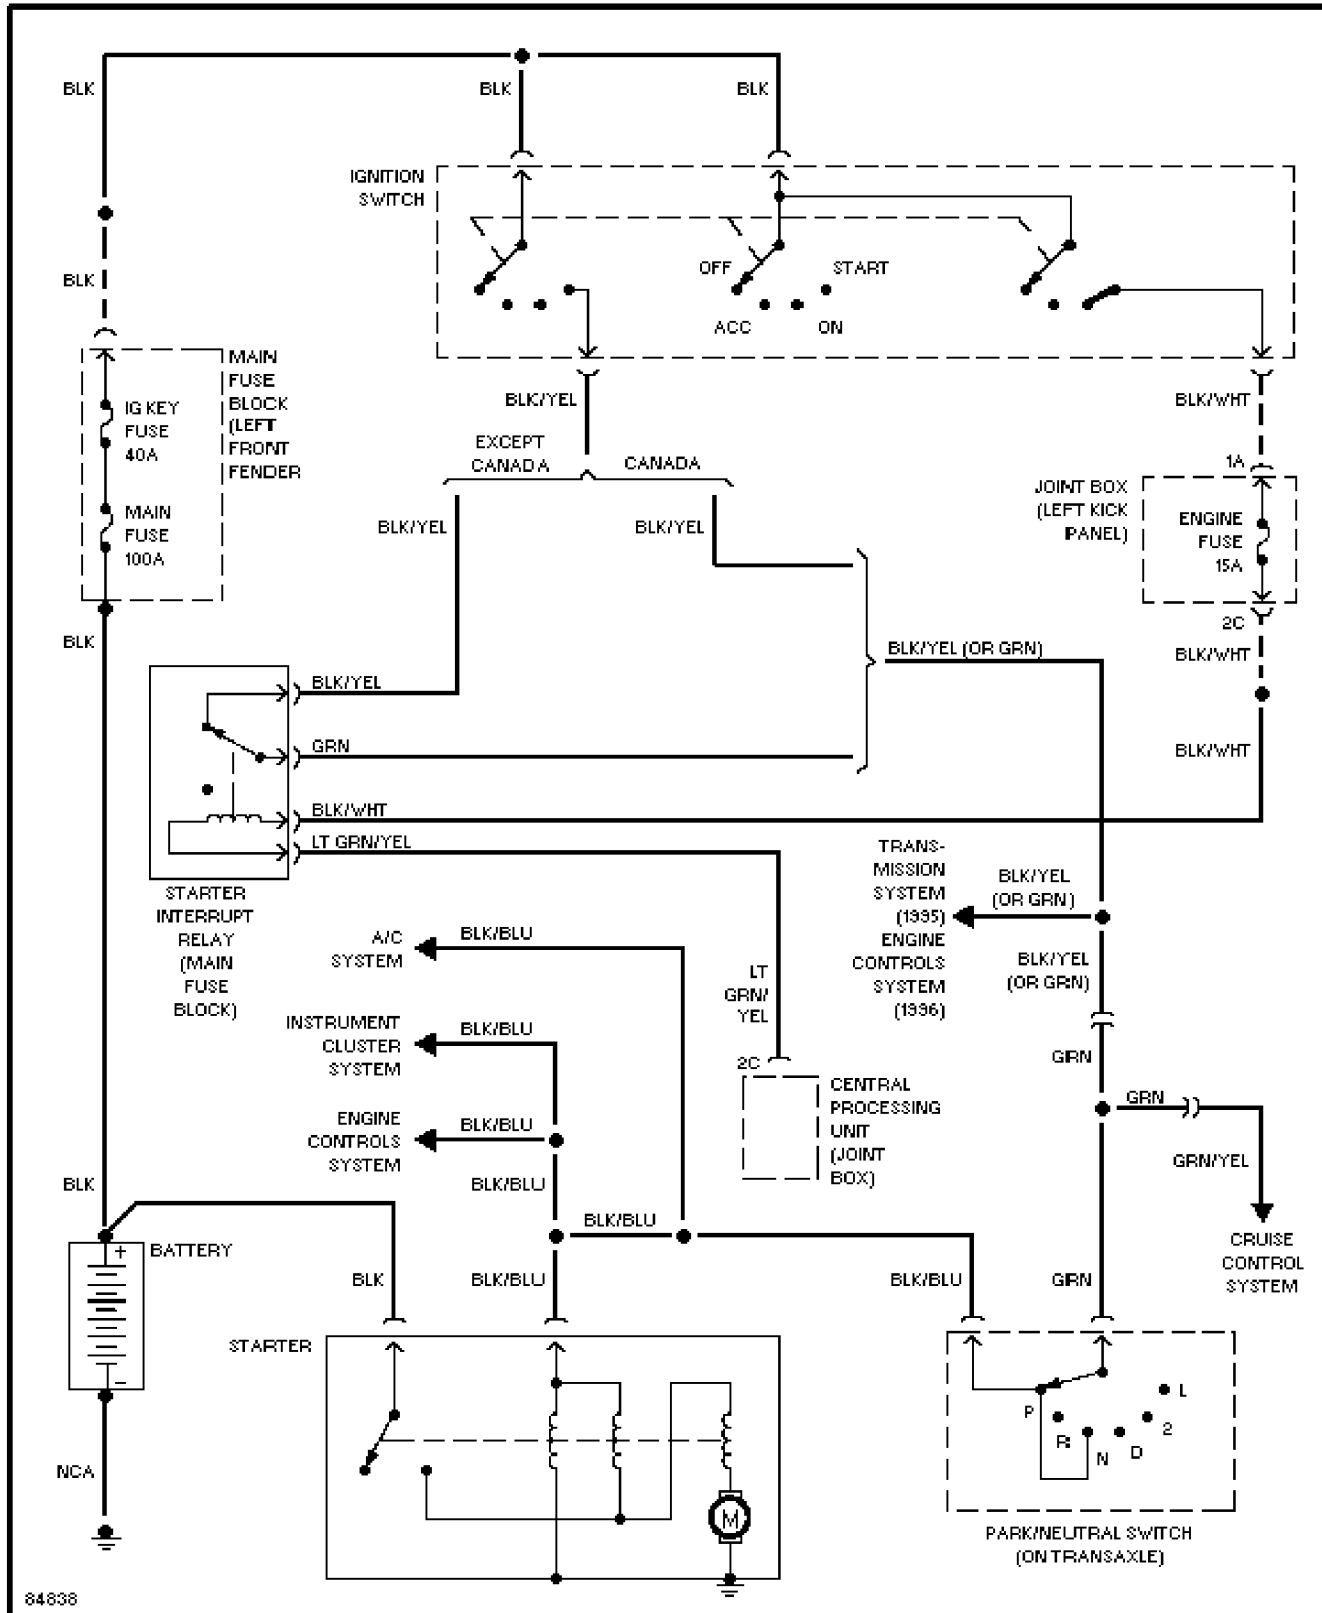

Shift Interlock Circuit

1995 Mazda 626

SYSTEM WIRING DIAGRAMS

2.0L, Starting Circuit, AT

1995 Mazda 626

SYSTEM WIRING DIAGRAMS

2.0L, Starting Circuit, M/T

1995 Mazda 626

SYSTEM WIRING DIAGRAMS

2.0L, Starting/Charging Circuit, A/T

1995 Mazda 626

SYSTEM WIRING DIAGRAMS

2.0L, Starting/Charging Circuit, M/T

1995 Mazda 626

SYSTEM WIRING DIAGRAMS

Charging Circuit

1995 Mazda 626

SYSTEM WIRING DIAGRAMS

2.5L, Starting Circuit, AT

1995 Mazda 626

SYSTEM WIRING DIAGRAMS

2.5L, Starting Circuit, M/T

1995 Mazda 626

SYSTEM WIRING DIAGRAMS